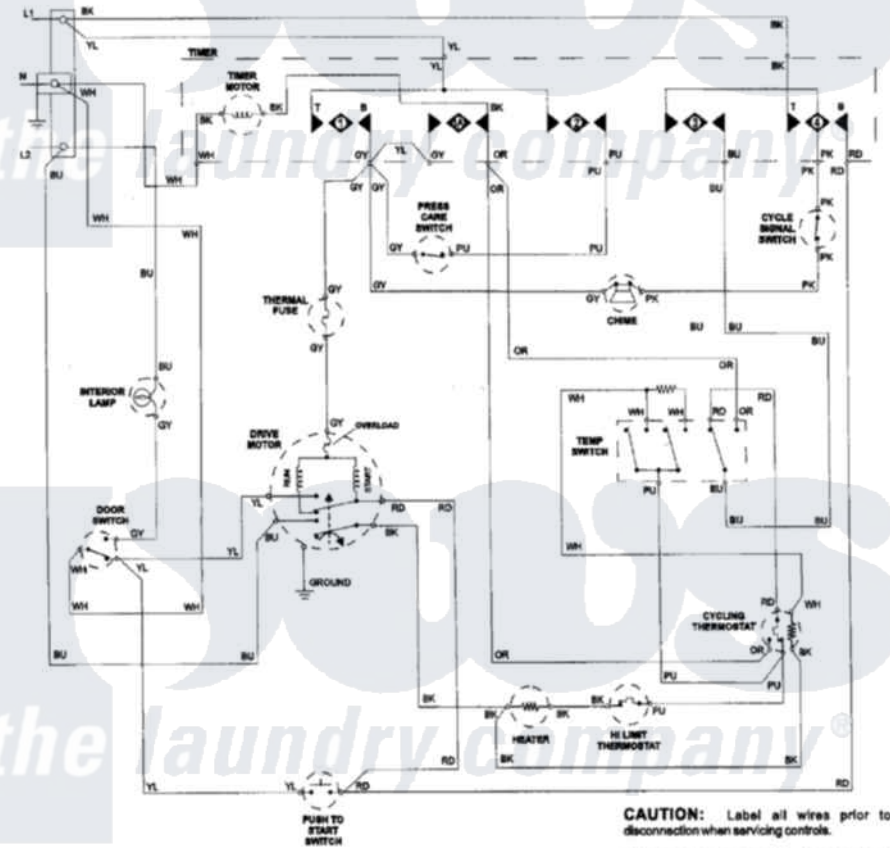

# Maytag SDE3606AZW 08 - WIRING INFORMATION

CIRCUIT	FUNCTION	60	120	180	240	300
①	YL-GY MOTOR	[Wiring pattern]				
1A	GY-OR TIMER MOTOR	[Wiring pattern]				
②	YL-PU MOTOR	[Wiring pattern]				
③	PK-BU HEAT	[Wiring pattern]				
④	PK-BK HEAT BUZZER PK-RD BUZZER	[Wiring pattern]				
		REGULAR FABRICS	TIMED DRY	PERMANENT PRESS	PRESS CARE	

2200732 A

Maytag Residential Maytag SDE3606AZW Dryer Parts Parts Diagram 08 - WIRING INFORMATION  
 Click on the part number to view part

Item	Original Part Number	Replaced By	Status	Part Description
NI	15003298		Not Available	WIRING INFORMATION