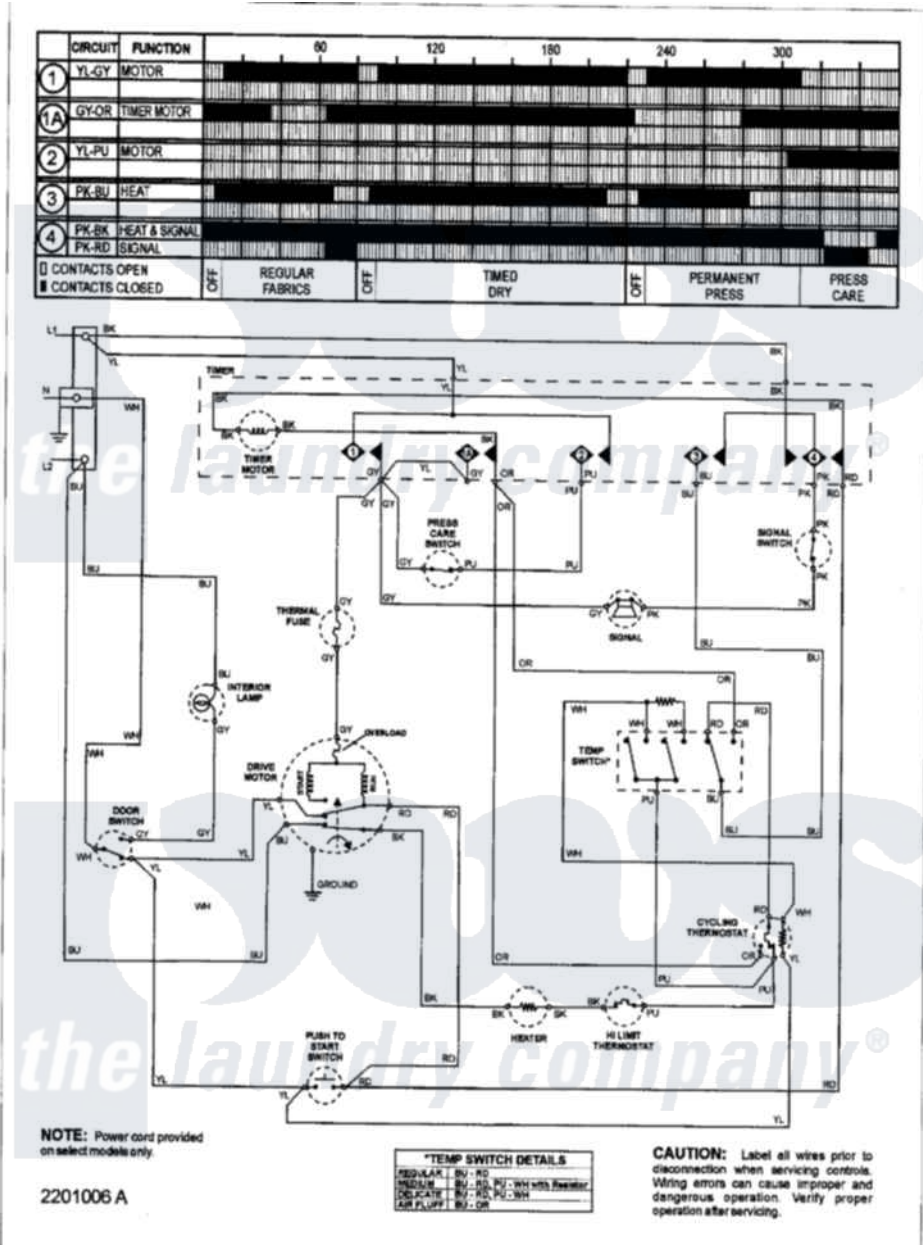

Maytag SDE3606AZW 10 - WIRING INFORMATION (SERIES 11)

Maytag [Residential Maytag SDE3606AZW Dryer Parts](#) Parts Diagram 10 - WIRING INFORMATION (SERIES 11)
 Click on the part number to view part

Item	Original Part Number	Replaced By	Status	Part Description
NI	15003413		Not Available	WIRING INFORMATION