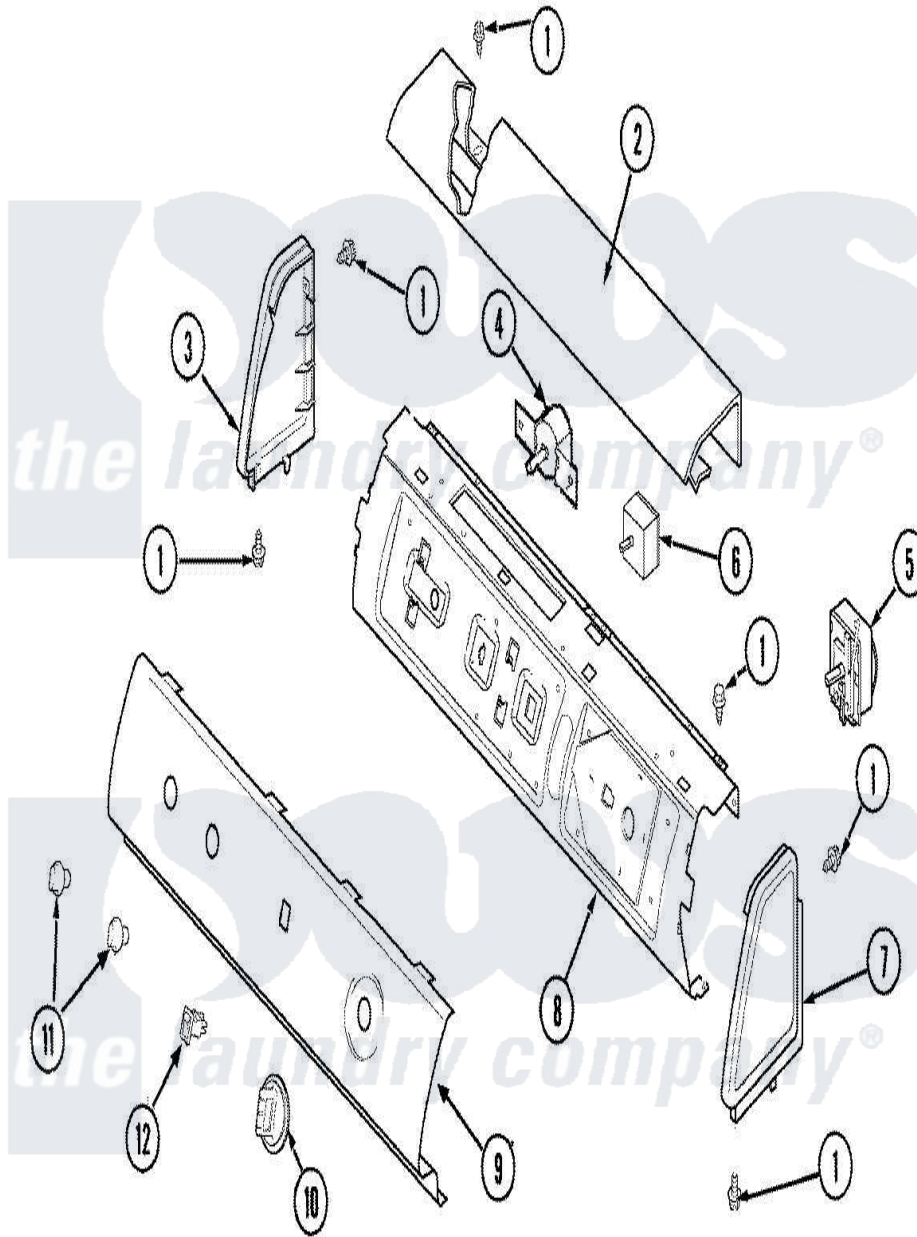

Maytag SDE4000AYW 02 - CONTROL PANEL

Maytag [Residential Maytag SDE4000AYW Dryer Parts](#) Parts Diagram 02 - CONTROL PANEL
 Click on the part number to view part

Item	Original Part Number	Replaced By	Status	Part Description
1	501086	90767		Screw, 8A X 3/8 HeX Washer Head Tapping
2	503674W			Cover, Top
3	40012702W			Endcap
4	40084201			Switch, Temp Selector
5	R0000410			Timer
6	40070501			Buzzer, Adjustable
7	40012701W		Not Available	ENDCAP (RT-WHT)
8	40039610			Panel, Support
9	40136901W		Not Available	PANEL, GRAPHIC (WHT)
10	40013603W			Knob, Timer
11	40013404W			Knob, Selector
12	40075701W	40075701WP		Assembly-Exten
13	40011602	2200005		Harness, Wire
"	40092601	37001006		Harness, Wire Moisture Sensor