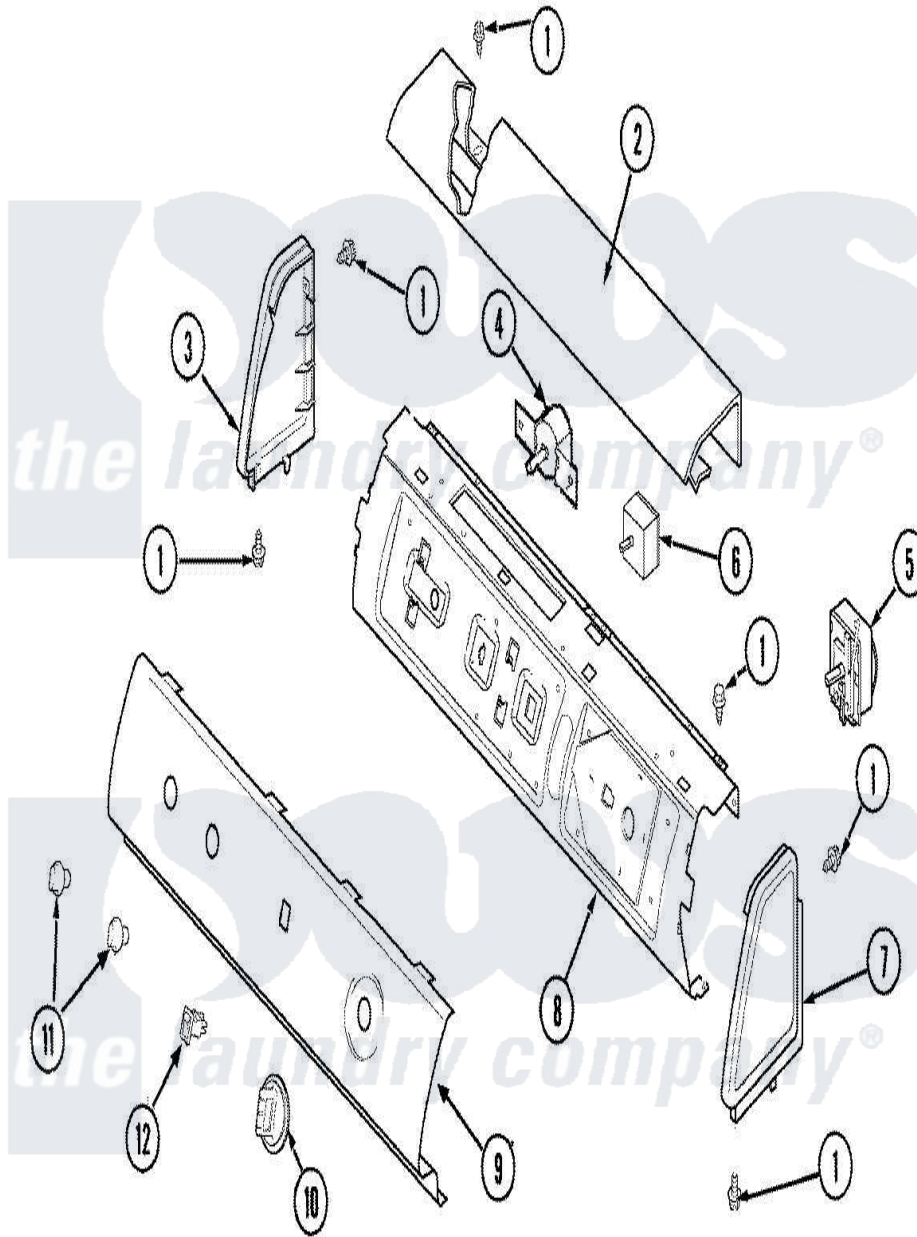

Maytag SDE4000AZW 02 - CONTROL PANEL

Maytag [Residential Maytag SDE4000AZW Dryer Parts](#) Parts Diagram 02 - CONTROL PANEL
 Click on the part number to view part

| Item | Original Part Number | Replaced By | Status | Part Description |
|------|---------------------------|----------------------------|---------------|---|
| 1 | 501086 | 90767 | | Screw, 8A X 3/8 HeX Washer Head Tapping |
| 2 | 503674W | | | Cover, Top |
| 3 | 40012702W | | | Endcap |
| 4 | 40084201 | | | Switch, Temp Selector |
| 5 | R0000410 | | | Timer |
| 6 | 40070501 | | | Buzzer, Adjustable |
| 7 | 40012701W | | Not Available | ENDCAP (RT-WHT) |
| 8 | 40039610 | | | Panel, Support |
| 9 | 40136901W | | Not Available | PANEL, GRAPHIC (WHT) |
| 10 | 40013603W | | | Knob, Timer |
| 11 | 40013404W | | | Knob, Selector |
| 12 | 40075701W | 40075701WP | | Assembly-Exten |
| 13 | 40011602 | 2200005 | | Harness, Wire |
| " | 40092601 | 37001006 | | Harness, Wire Moisture Sensor |