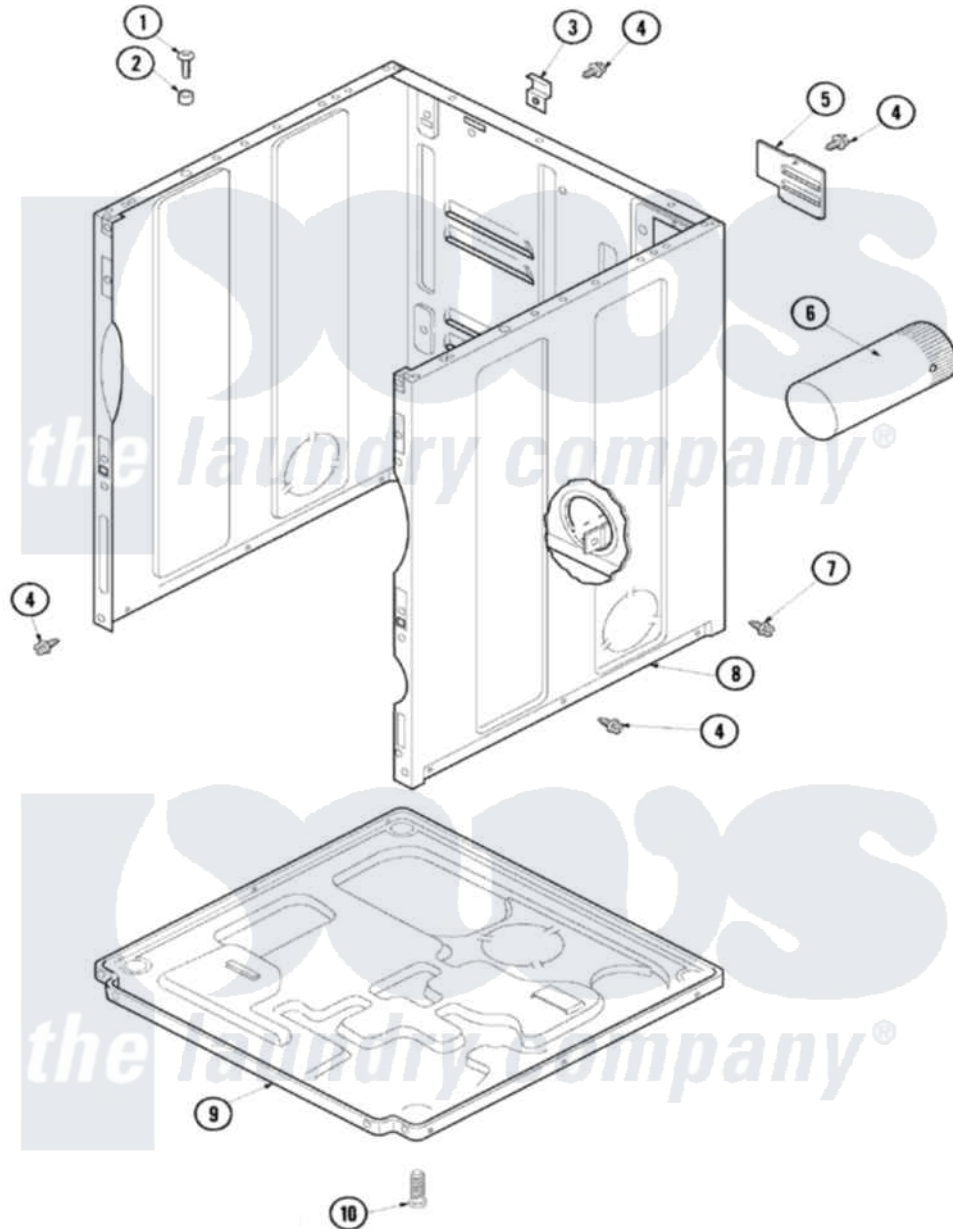

# Maytag SDE4606AYW 01 - CABINET & BASE

Maytag Residential Maytag SDE4606AYW Dryer Parts Parts Diagram 01 - CABINET & BASE  
 Click on the part number to view part

Item	Original Part Number	Replaced By	Status	Part Description
1	32671	<a href="#">Y014874</a>		Screw, Idler Arm And Sleeve
2	<a href="#">505187</a>			Locator, Panel
3	<a href="#">500003</a>			Hinge, Top
4	503661	<a href="#">27001200</a>		Screw
5	500114	<a href="#">510903</a>		Plate Access Panel
6	<a href="#">505518</a>			Duct, Exhaust
7	<a href="#">503688</a>			Screw, 10B-16 X .34 I
8	40076402WP	<a href="#">37001284</a>		Cabinet As Pack
9	<a href="#">500070</a>			Base, Dryer
10	<a href="#">Y500101</a>			Leg, Leveling