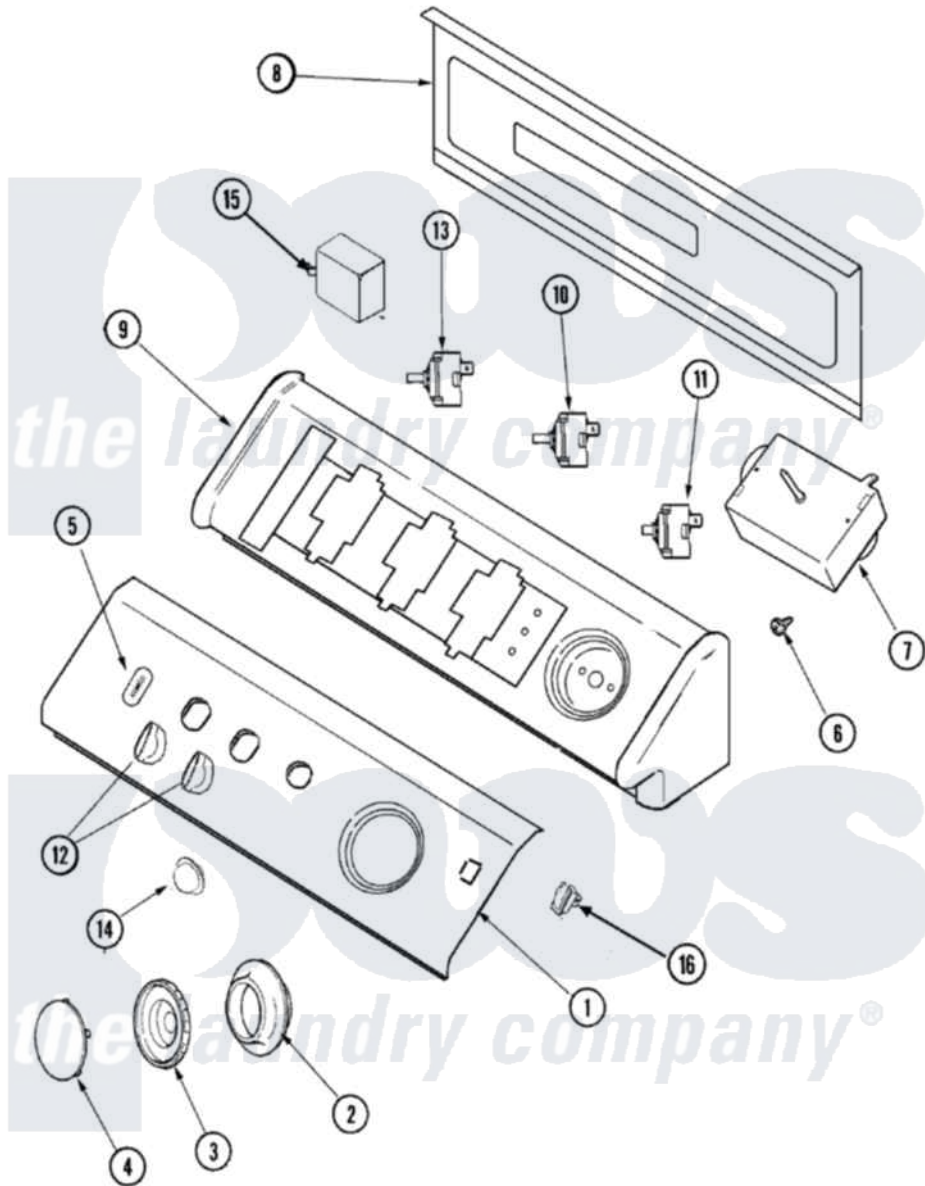

Maytag SDE4606AYW 02 - CONTROL PANEL

Maytag [Residential Maytag SDE4606AYW Dryer Parts](#) Parts Diagram 02 - CONTROL PANEL
 Click on the part number to view part

Item	Original Part Number	Replaced By	Status	Part Description
1	37001104			Facia
2	37001067			Dial, Timer
3	37001068			Knob, Timer
4	27001112	27001087		Knob, Cap
5	33002389			Dryness Display Control Note: Display, Dryness
6	37001031	3370225		Screw
7	33002676			Timer, Electronic Dry
8	37001072			Panel, Back
"	Y22002339	8534058		Screw
9	27001110		Not Available	CONSOLE (WHT)
10	22001794			Switch, Rotary
11	37001090	33001618		Switch- PU
12	27001115	27001126		Knob, Selector
13	37001105			Switch, Temperature
14	37001091			Button, Push-To-Start
15	33001848			Signal, End Of Cycle