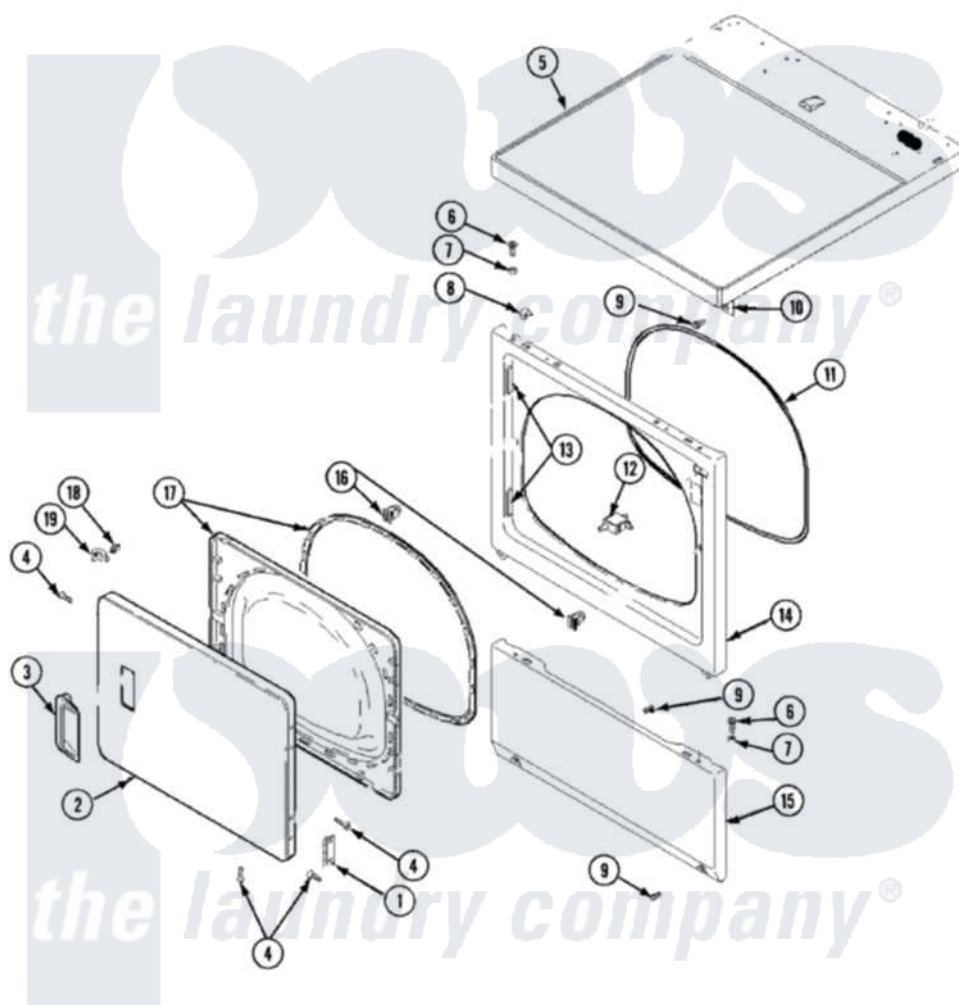

Maytag SDE4606AYW 03 - DOOR, FRONT, ACCESS & TOP PANELS

Maytag Residential Maytag SDE4606AYW Dryer Parts Parts Diagram 03 - DOOR, FRONT, ACCESS & TOP PANELS
 Click on the part number to view part

Item	Original Part Number	Replaced By	Status	Part Description
1	Y503676			Hinge, Door And Top
2	37001029			Door, Dryer
3	33001241			Handle, Door
4	37001030			Screw, No.8ab-16 x 3/4 Fh
5	Y56128			Pad, Bumper
"	37001027			Panel, Top
6	32671	Y014874		Screw, Idler Arm And Sleeve
7	505187			Locator, Panel
8	56080	22001650		Fastener, Spring
9	503661	27001200		Screw
10	40130801			Bracket, Top Mount
11	504005	511056		Seal Front Panel
12	Y504570	W10169313		Switch-Dor
13	503126			Plug, Hinge Hole
14	503656WP			Panel, Front
15	40045301WP			Panel, Access

16	54660	LA-1003	Door Catch Kit
17	37001028		Seal And Liner, Assembly
18	500039	510181	Strike Doormetal
19	40116201		Bracket, Door Strike