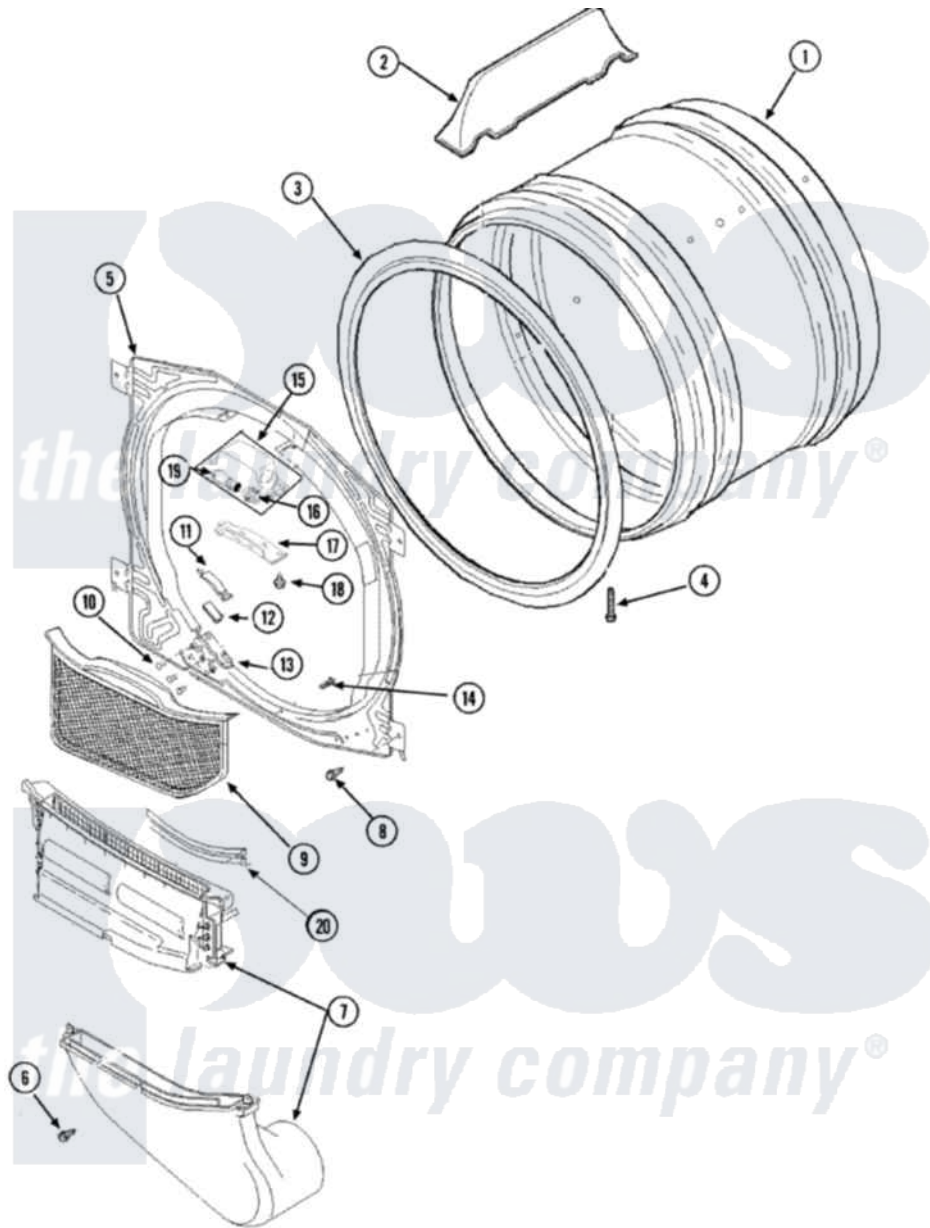

Maytag SDE4606AYW 04 - FRONT BULKHEAD, AIR DUCT & CYLINDER

Maytag Residential Maytag SDE4606AYW Dryer Parts Parts Diagram 04 - FRONT BULKHEAD, AIR DUCT & CYLINDER

Click on the part number to view part

Item	Original Part Number	Replaced By	Status	Part Description
1	504467WP			Cylinder Assembly
2	503703	12002559		Baffle Kit
3	501801	37001132		Seal, Cylinder
4	Y62588			Screw, 10BT-12 X 1 Tap
5	503616WP			Assembly, Frt Bulkhead
6	501285			Screw, No.12 X 9/16-Pla
7	40124501	37001141		Air Duct Assembly
8	503688			Screw, 10B-16 X .34 I
9	40124401	37001142		Filter, Lint
10	37001031	3370225		Screw
11	40116501	37001298		Glide- Dry
12	500121	510189		Pad Felt
13	37001036			Bracket, Cylinder Glide
14	500226			Screw, 8b-16 x 5/8 Tap
15	Y504452			Light Assembly
16	504458	Y504452		Light Assembly

17	40094301		Lens, Light
18	505295		Screw, No.8ab-16 x 3/4 PH
19	Y60954	67001316	Bulb, Light
20	503625		Sensor, Moisture