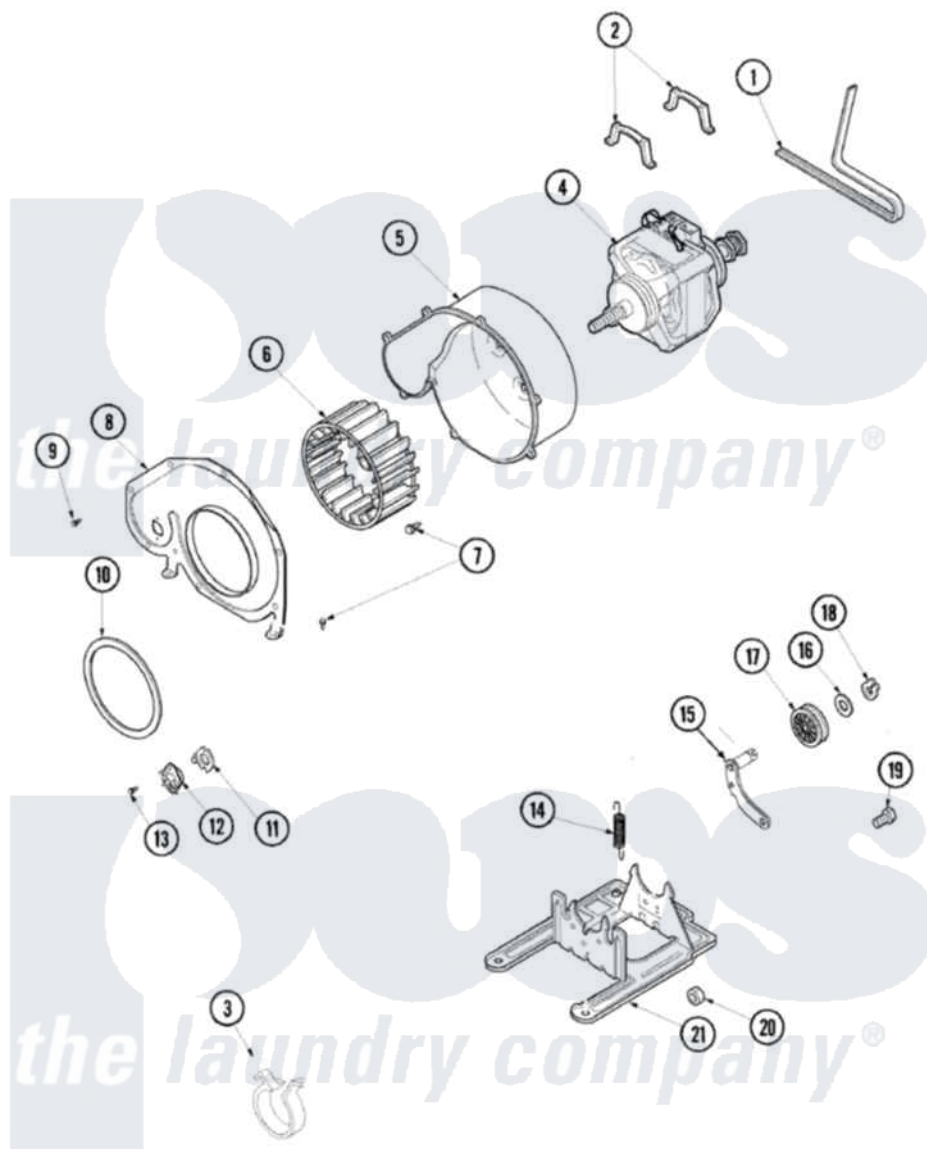

Maytag SDE4606AYW 05 - MOTOR & FAN

Maytag [Residential Maytag SDE4606AYW Dryer Parts](#) Parts Diagram 05 - MOTOR & FAN
 Click on the part number to view part

Item	Original Part Number	Replaced By	Status	Part Description
1	40111201			Belt, Cylinder
2	Y58047	660658		Clamp, Motor Mounting 343481 685441
3	504034			Clip, Wire
4	2200376			Motor
5	56020			Housing, Blower
6	56000	510139P		Assembly Blower Fan Package
7	503661	27001200		Screw
8	500078	511969P		Kit Blower Housing And Cover
9	31260			Screw, No.8 X 3/8 Ind H
10	40090001	37001119		Seal, Blower Housing
11	61623			Thermostat, Heater-BR
12	503979			Thermostat
"	37001136			Thermostat, Cycling 146F
13	31260			Screw, No.8 X 3/8 Ind H
14	56076			Spring, Idler

15	40113501	37001144	Assembly- Idler
16	52549		Washer, 501 ID X3/4 Odx
17	Y54414		Assembly, Wheel And Bearing
18	23748		Ring, Retaining
19	500824		Screw, 1/4-20 Unc Hex
20	52566	27001225	Nut, Jam Mid Lock 1/4-20
21	503613		Mount, Motor