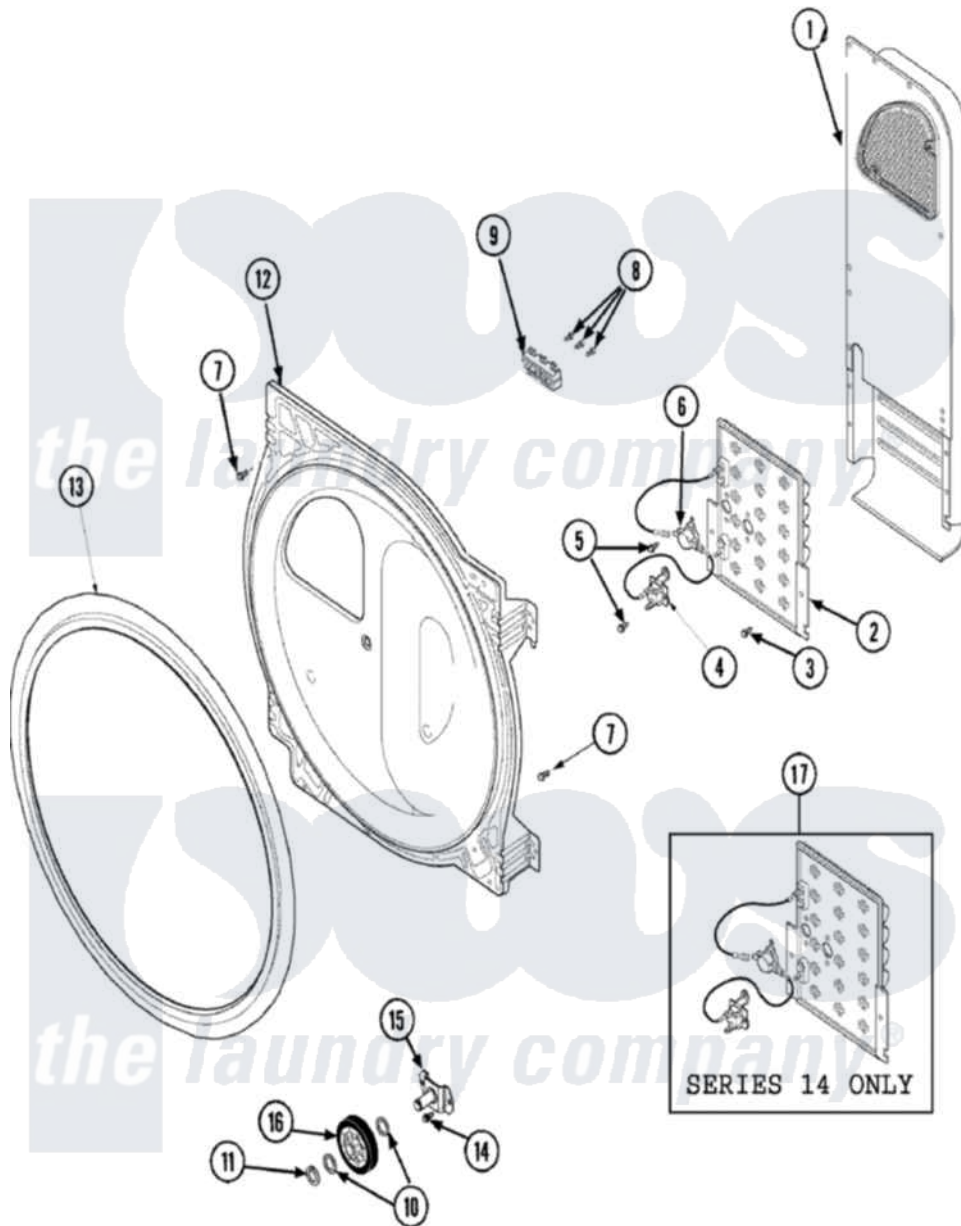

# Maytag SDE4606AYW 06 - REAR BLKHD, AIR DUCT, ROLLER&HTR (ELE)

Maytag Residential Maytag SDE4606AYW Dryer Parts Parts Diagram 06 - REAR BLKHD. AIR DUCT. ROLLER&HTR (ELE)

Click on the part number to view part

Item	Original Part Number	Replaced By	Status	Part Description
1	<a href="#">503605</a>			Assembly, Heater Duct
2	<a href="#">Y503978</a>			Assembly, Heater Kit
"	<a href="#">Y503978</a>			Assembly, Heater Kit
"	37001134	<a href="#">37001139</a>		Repair Kit, 5300w Element
3	<a href="#">503688</a>			Screw, 10B-16 X .34 I
4	<a href="#">40113801</a>			Fuse, Thermal
"	<a href="#">40113801</a>			Fuse, Thermal
"	37001135	<a href="#">37001139</a>		Repair Kit, 5300w Element
5	23222	<a href="#">3177991</a>		Screw
6	Y62641	<a href="#">W10116735</a>		Thermistor-Fix
"	Y62641	<a href="#">W10116735</a>		Thermistor-Fix
"	<a href="#">37001133</a>			Thermostat, 240F Limit
7	<a href="#">20530</a>			Screw, 10-24 x 3/8 Hex
8	Y61199	<a href="#">3400094</a>		Screw, 10-32 X 3/8
9	<a href="#">61923</a>			Block, Terminal
10	<a href="#">52549</a>			Washer, 501 ID X3/4 Odx

11	<a href="#">23748</a>	Ring, Retaining	
12	<a href="#">502614WP</a>	Bulkhead, Rear	
13	501801	<a href="#">37001132</a>	Seal, Cylinder
14	<a href="#">503688</a>	Screw, 10B-16 X .34 I	
15	<a href="#">40113601</a>	Assembly, Roller Brkt	
16	<a href="#">37001042</a>	Assembly, Cylinder Roller	
17	<a href="#">37001139</a>	Repair Kit, 5300w Element	