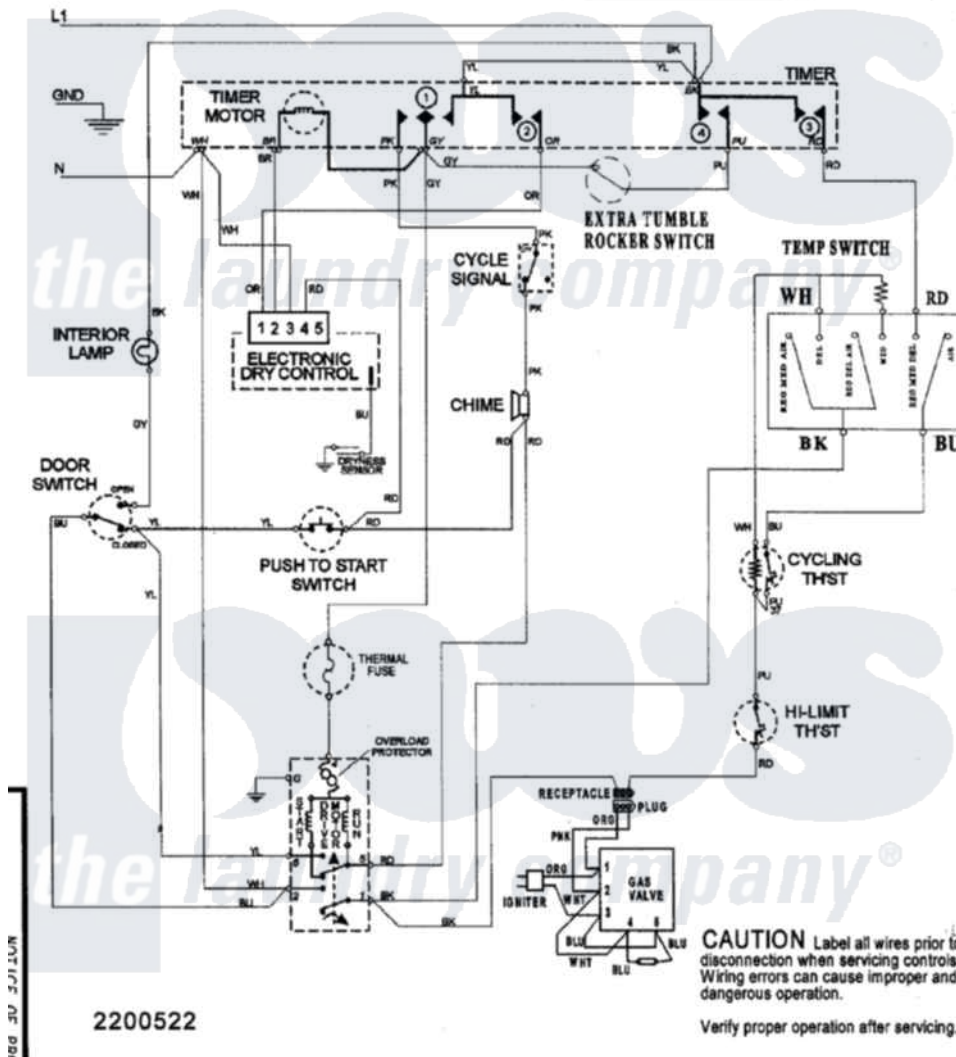

Maytag SDE4606AYW 08 - WIRING INFORMATION

CIRCUIT	FUNCTION	80	120	160	240	300
1	QY-PK OPENE	[Wiring Diagram]				
2	QY-YL DRIVE MOTOR	[Wiring Diagram]				
3	WV-RO ELECTRONIC CONTROL	[Wiring Diagram]				
4	WV-RO HEATER	[Wiring Diagram]				
		REG FABRICS	TIME DRY	PERMANENT PRESS	PRESS CARE	

Maytag Residential Maytag SDE4606AYW Dryer Parts Parts Diagram 08 - WIRING INFORMATION
 Click on the part number to view part

Item	Original Part Number	Replaced By	Status	Part Description
NI	15003155		Not Available	WIRING INFORMATION