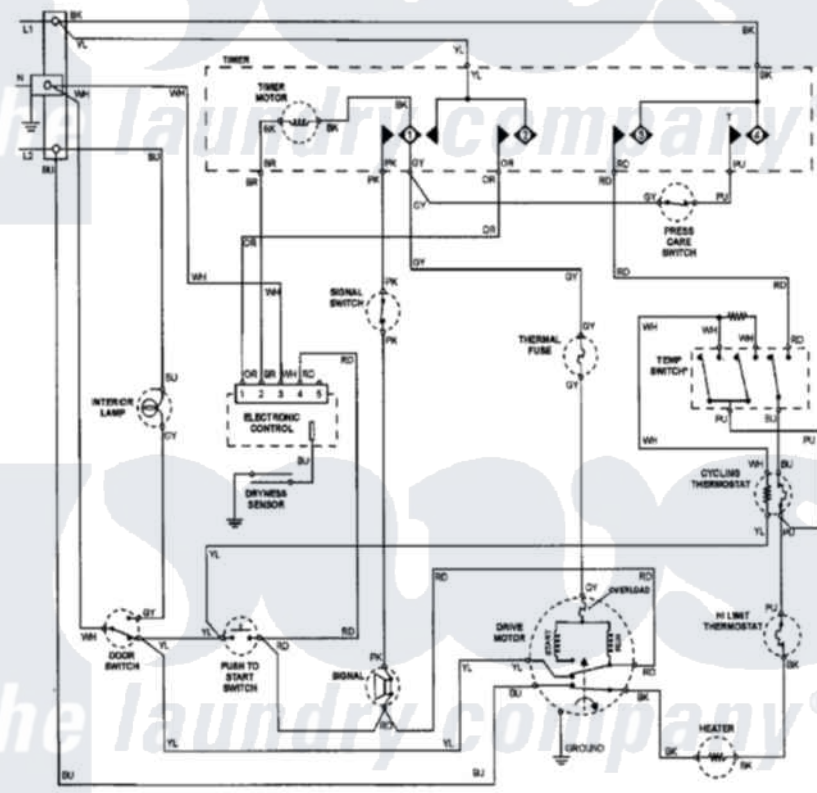

Maytag SDE4606AYW 09 - WIRING INFORMATION (SERIES 11)

CIRCUIT	FUNCTION	60	120	180	240	300
①	GY-PK SIGNAL	[Solid black bar]				
	GY-YL DRIVE MOTOR	[Solid black bar]				
②	YL-OR ELEC CONTROL	[Solid black bar]				
	BK-RD HEATER	[Solid black bar]				
③	BK-RD HEATER	[Solid black bar]				
	BK-PJ PRESS CARE	[Solid black bar]				
④	BK-PJ PRESS CARE	[Solid black bar]				
		[Solid black bar]				
□ CONTACTS OPEN ■ CONTACTS CLOSED		REGULAR FABRICS	TIME DRY	PERMANENT PRESS	PRESS CARE	

NOTE: Power cord provided on select models only.

*TEMP SWITCH DETAILS	
REGULAR	BU - RD
MEDIUM	BU - RD, PU - WH with Heater
DELICATE	BU - RD, PU - WH
ALL P.U.F.F.	No Control Mats

CAUTION: Label all wires prior to disconnection when servicing controls. Wiring errors can cause improper and dangerous operation. Verify proper operation after servicing.