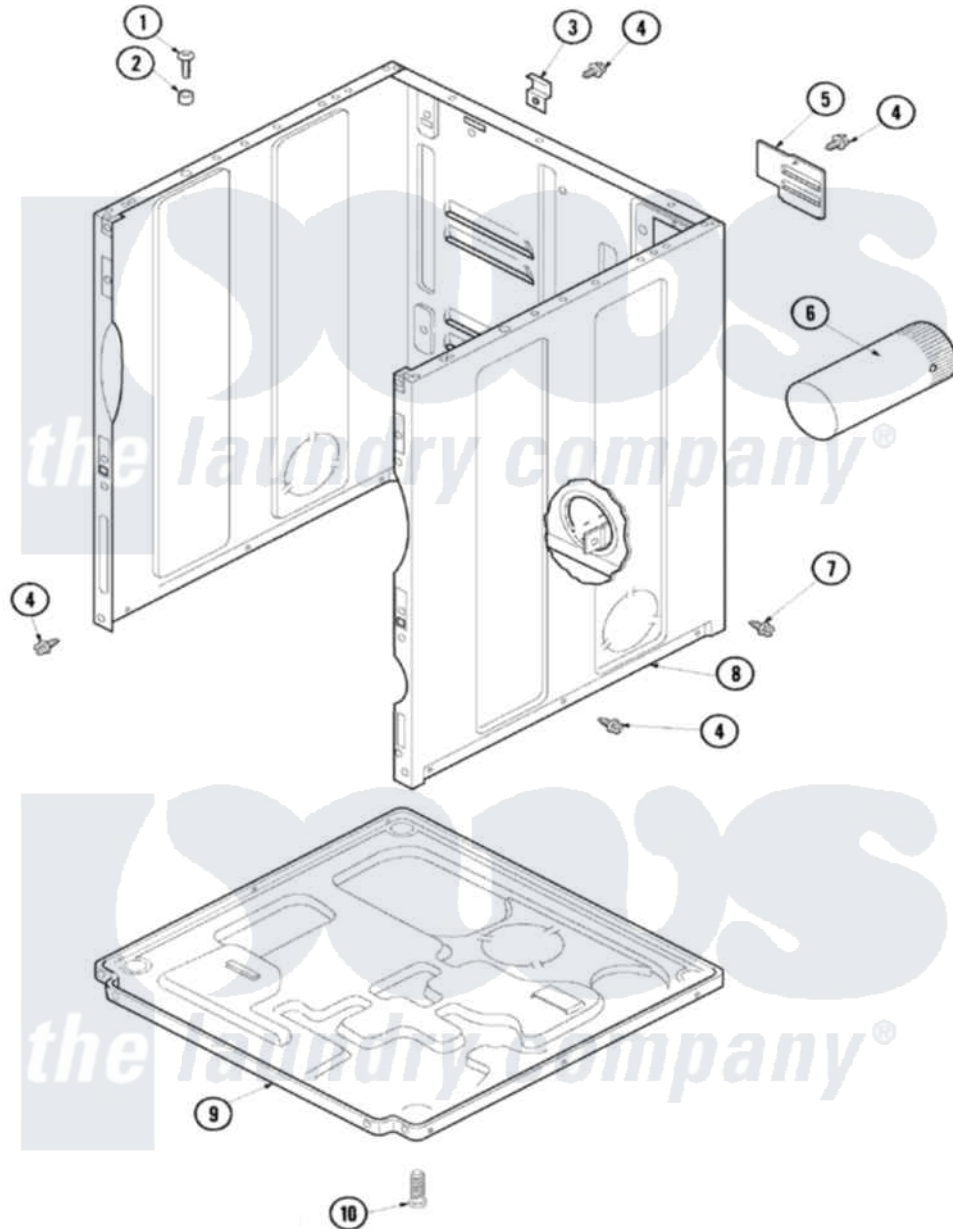

# Maytag SDE4606AZW 01 - CABINET & BASE

Maytag Residential Maytag SDE4606AZW Dryer Parts Parts Diagram 01 - CABINET & BASE  
 Click on the part number to view part

| Item | Original Part Number    | Replaced By              | Status | Part Description            |
|------|-------------------------|--------------------------|--------|-----------------------------|
| 1    | 32671                   | <a href="#">Y014874</a>  |        | Screw, Idler Arm And Sleeve |
| 2    | <a href="#">505187</a>  |                          |        | Locator, Panel              |
| 3    | <a href="#">500003</a>  |                          |        | Hinge, Top                  |
| 4    | 503661                  | <a href="#">27001200</a> |        | Screw                       |
| 5    | 500114                  | <a href="#">510903</a>   |        | Plate Access Panel          |
| 6    | <a href="#">505518</a>  |                          |        | Duct, Exhaust               |
| 7    | <a href="#">503688</a>  |                          |        | Screw, 10B-16 X .34 I       |
| 8    | 40076402WP              | <a href="#">37001284</a> |        | Cabinet As Pack             |
| 9    | <a href="#">500070</a>  |                          |        | Base, Dryer                 |
| 10   | <a href="#">Y500101</a> |                          |        | Leg, Leveling               |
| 11   | <a href="#">38384</a>   |                          |        | Relief, Strain              |
| "    | 40097501                | <a href="#">33002916</a> |        | Power Cord, Canadian 240V   |