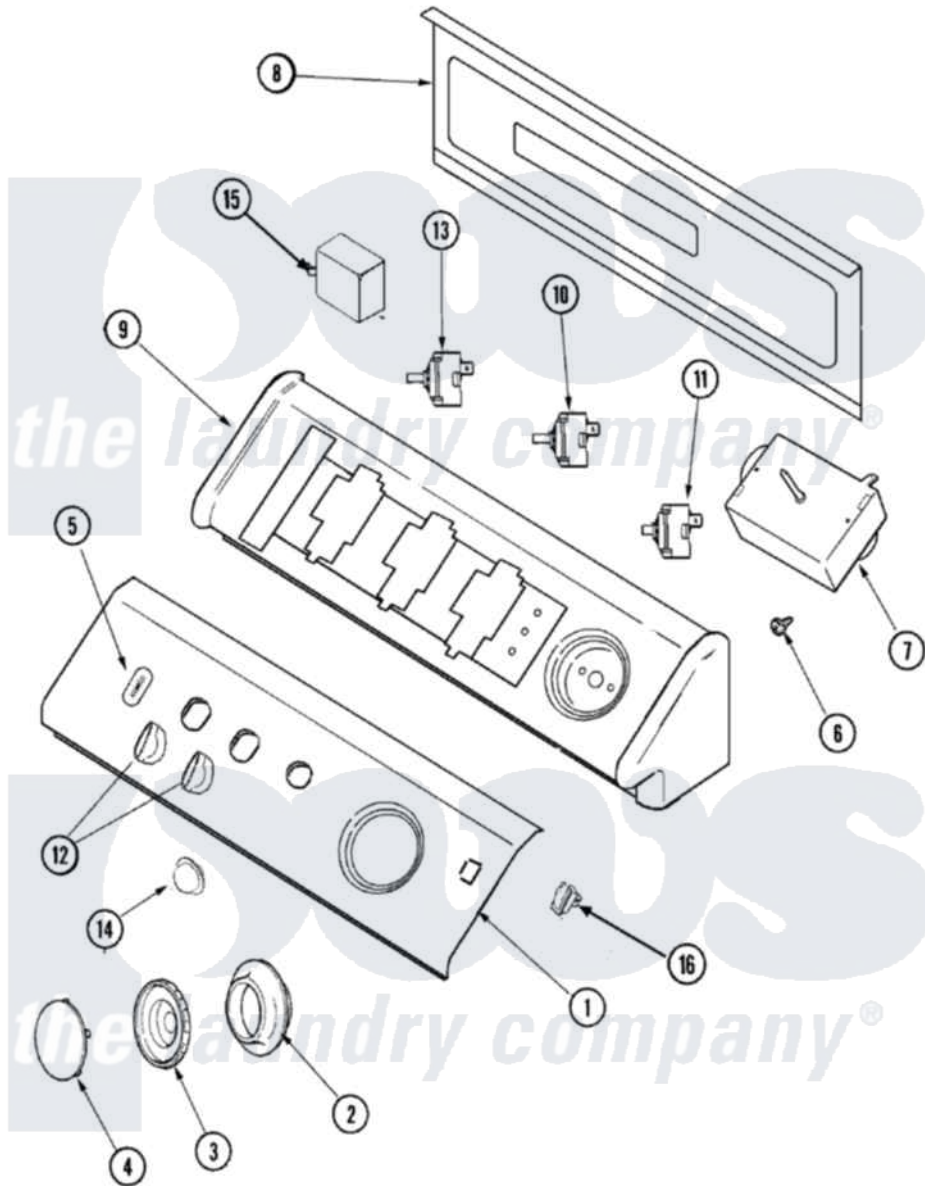

Maytag SDE4606AZW 02 - CONTROL PANEL

Maytag [Residential Maytag SDE4606AZW Dryer Parts](#) Parts Diagram 02 - CONTROL PANEL
 Click on the part number to view part

Item	Original Part Number	Replaced By	Status	Part Description
1	37001104			Facia
2	37001067			Dial, Timer
3	37001068			Knob, Timer
4	27001112	27001087		Knob, Cap
5	33002389			Dryness Display Control Note: Display, Dryness
6	37001031	3370225		Screw
7	33002676			Timer, Electronic Dry
8	37001072			Panel, Back
"	Y22002339	8534058		Screw
9	27001110		Not Available	CONSOLE (WHT)
10	22001794			Switch, Rotary
11	37001090	33001618		Switch- PU
12	27001115	27001126		Knob, Selector
13	37001105			Switch, Temperature
14	37001091			Button, Push-To-Start
15	33001848			Signal, End Of Cycle