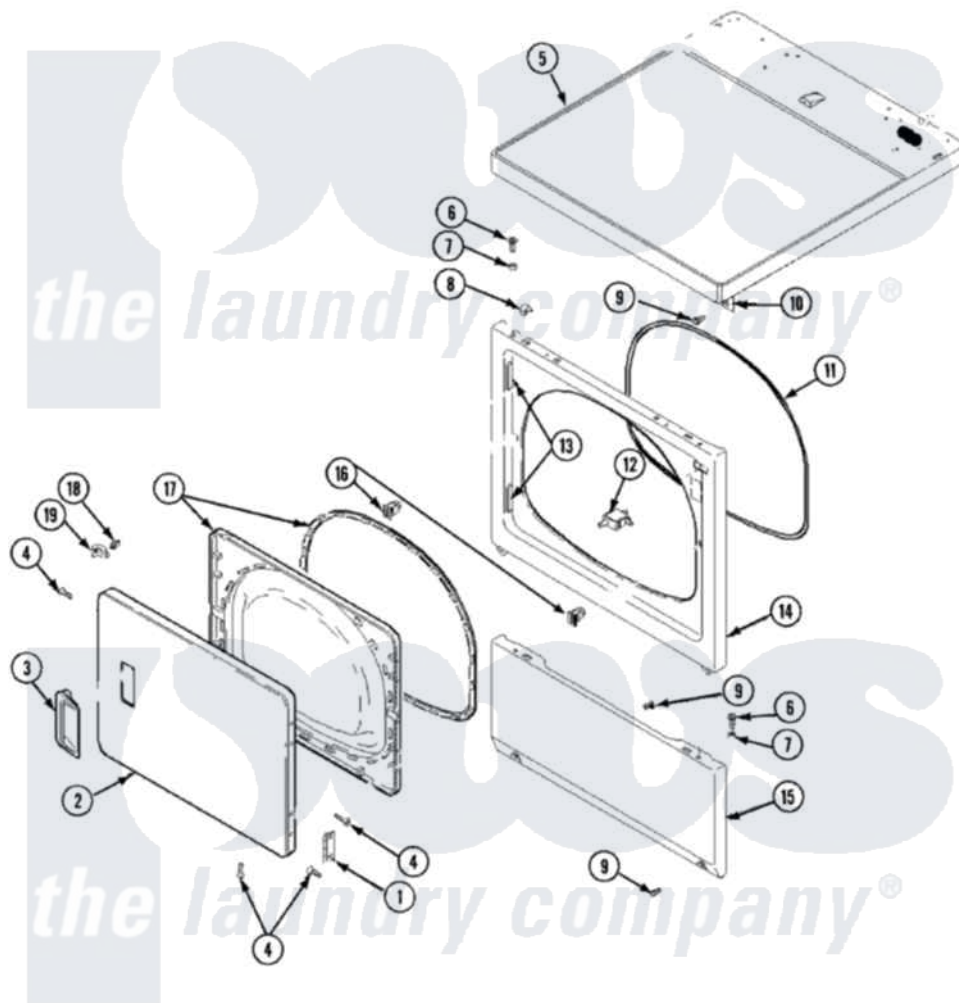

Maytag SDE4606AZW 03 - DOOR, FRONT, ACCESS & TOP PANELS

Maytag Residential Maytag SDE4606AZW Dryer Parts Parts Diagram 03 - DOOR, FRONT, ACCESS & TOP PANELS
 Click on the part number to view part

Item	Original Part Number	Replaced By	Status	Part Description
1	Y503676			Hinge, Door And Top
2	37001029			Door, Dryer
3	33001241			Handle, Door
4	37001030			Screw, No.8ab-16 x 3/4 Fh
5	Y56128			Pad, Bumper
"	37001027			Panel, Top
6	32671	Y014874		Screw, Idler Arm And Sleeve
7	505187			Locator, Panel
8	56080	22001650		Fastener, Spring
9	503661	27001200		Screw
10	40130801			Bracket, Top Mount
11	504005	511056		Seal Front Panel
12	Y504570	W10169313		Switch-Dor
13	503126			Plug, Hinge Hole
14	503656WP			Panel, Front
15	40045301WP			Panel, Access

16	54660	LA-1003	Door Catch Kit
17	37001028		Seal And Liner, Assembly
18	500039	510181	Strike Doormetal
19	40116201		Bracket, Door Strike