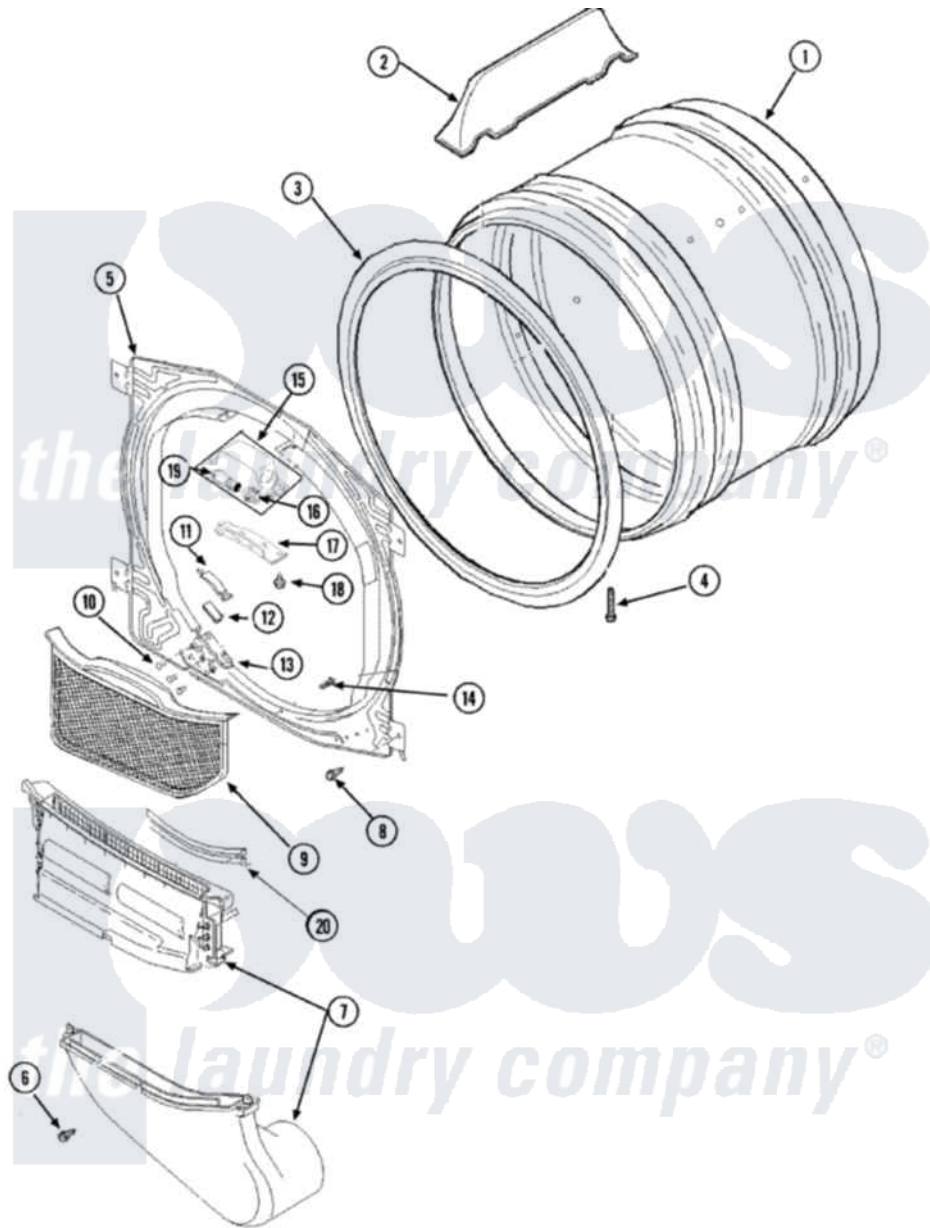

Maytag SDE4606AZW 04 - FRONT BULKHEAD, AIR DUCT & CYLINDER

Maytag Residential Maytag SDE4606AZW Dryer Parts Diagram 04 - FRONT BULKHEAD, AIR DUCT & CYLINDER

Click on the part number to view part

Item	Original Part Number	Replaced By	Status	Part Description
1	504467WP			Cylinder Assembly
2	503703	12002559		Baffle Kit
3	501801	37001132		Seal, Cylinder
4	Y62588			Screw, 10BT-12 X 1 Tap
5	503616WP			Assembly, Frt Bulkhead
6	501285			Screw, No. 12 X 9/16-Pla
7	40124501	37001141		Air Duct Assembly
8	503688			Screw, 10B-16 X .34 I
9	40124401	37001142		Filter, Lint
10	37001031	3370225		Screw
11	40116501	37001298		Glide- Dry
12	500121	510189		Pad Felt
13	37001036			Bracket, Cylinder Glide
14	500226			Screw, 8b-16 x 5/8 Tap
15	Y504452			Light Assembly
16	504458	Y504452		Light Assembly

17	40094301		Lens, Light
18	505295		Screw, No.8ab-16 x 3/4 PH
19	Y60954	67001316	Bulb, Light
20	503625		Sensor, Moisture