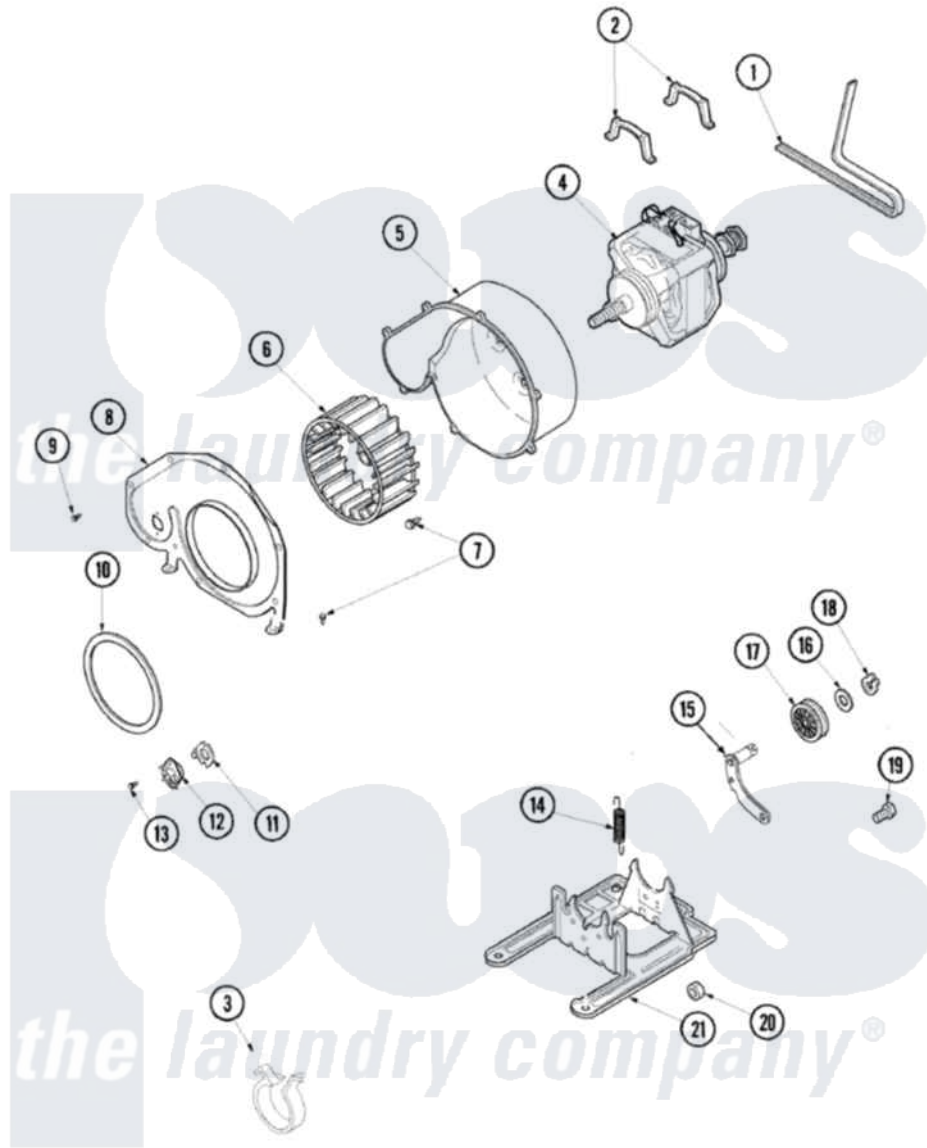

# Maytag SDE4606AZW 05 - MOTOR & FAN

Maytag [Residential Maytag SDE4606AZW Dryer Parts](#) Parts Diagram 05 - MOTOR & FAN  
 Click on the part number to view part

Item	Original Part Number	Replaced By	Status	Part Description
1	<a href="#">40111201</a>			Belt, Cylinder
2	Y58047	<a href="#">660658</a>		Clamp, Motor Mounting 343481 685441
3	<a href="#">504034</a>			Clip, Wire
4	<a href="#">2200376</a>			Motor
5	<a href="#">56020</a>			Housing, Blower
6	56000	<a href="#">510139P</a>		Assembly Blower Fan Package
7	503661	<a href="#">27001200</a>		Screw
8	500078	<a href="#">511969P</a>		Kit Blower Housing And Cover
9	<a href="#">31260</a>			Screw, No.8 X 3/8 Ind H
10	40090001	<a href="#">37001119</a>		Seal, Blower Housing
11	<a href="#">61623</a>			Thermostat, Heater-BR
12	<a href="#">503979</a>			Thermostat
"	<a href="#">37001136</a>			Thermostat, Cycling 146F
13	<a href="#">31260</a>			Screw, No.8 X 3/8 Ind H
14	<a href="#">56076</a>			Spring, Idler

15	40113501	<a href="#">37001144</a>	Assembly- Idler
16	<a href="#">52549</a>		Washer, 501 ID X3/4 Odx
17	<a href="#">Y54414</a>		Assembly, Wheel And Bearing
18	<a href="#">23748</a>		Ring, Retaining
19	<a href="#">500824</a>		Screw, 1/4-20 Unc Hex
20	52566	<a href="#">27001225</a>	Nut, Jam Mid Lock 1/4-20
21	<a href="#">503613</a>		Mount, Motor