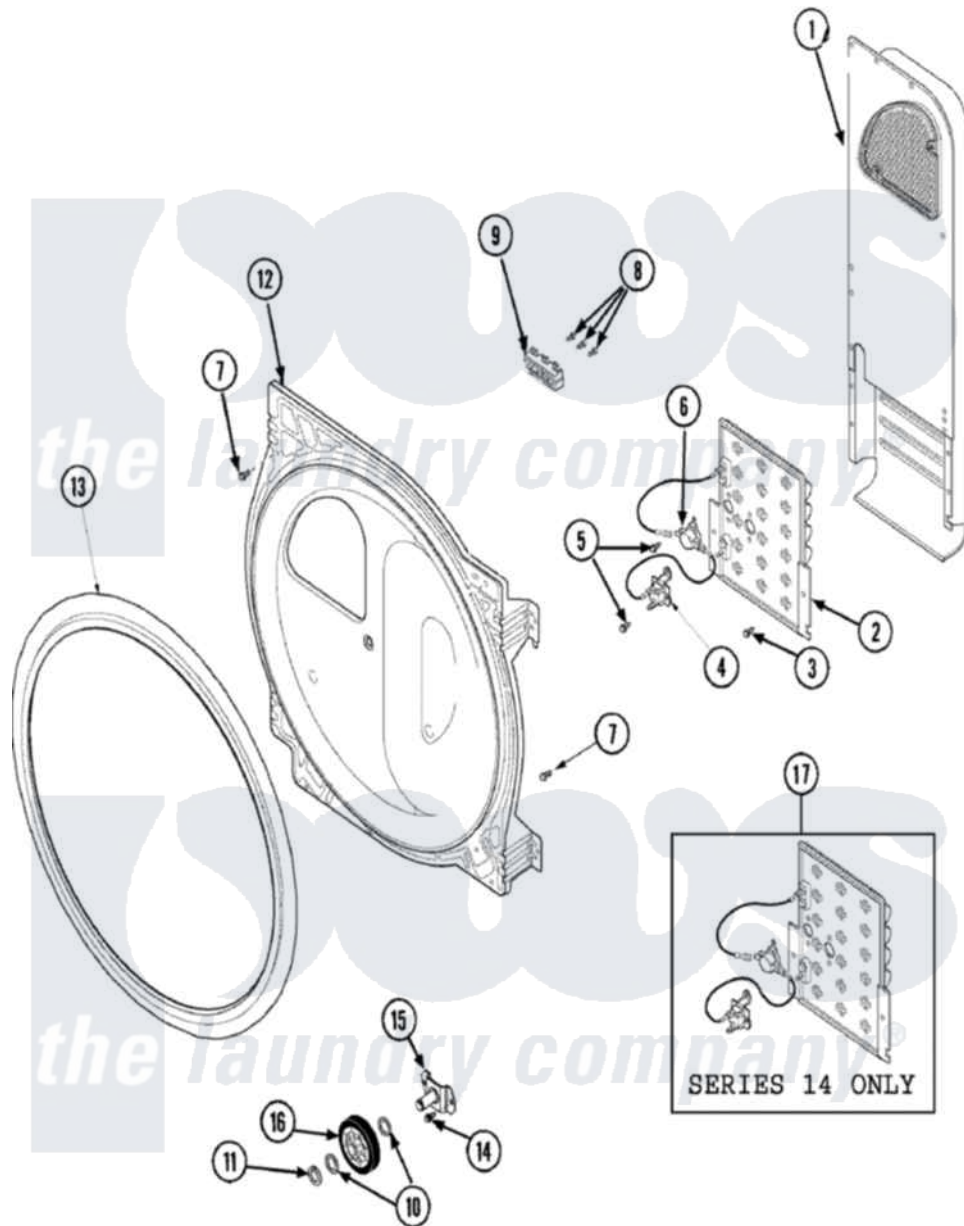

Maytag SDE4606AZW 06 - REAR BLKHD, AIR DUCT, ROLLER&HTR (ELE)

Maytag Residential Maytag SDE4606AZW Dryer Parts Parts Diagram 06 - REAR BLKHD, AIR DUCT, ROLLER&HTR (ELE)

Click on the part number to view part

| Item | Original Part Number | Replaced By | Status | Part Description |
|------|--------------------------|---------------------------|--------|---------------------------|
| 1 | 503605 | | | Assembly, Heater Duct |
| 2 | 61195 | 61927 | | Heater Assembly |
| " | Y503978 | | | Assembly, Heater Kit |
| " | 37001134 | 37001139 | | Repair Kit, 5300w Element |
| 3 | 503688 | | | Screw, 10B-16 X .34 I |
| 4 | 40113801 | | | Fuse, Thermal |
| " | 40113801 | | | Fuse, Thermal |
| " | 37001135 | 37001139 | | Repair Kit, 5300w Element |
| 5 | 23222 | 3177991 | | Screw |
| 6 | Y62641 | W10116735 | | Thermistor-Fix |
| " | Y62641 | W10116735 | | Thermistor-Fix |
| " | 37001133 | | | Thermostat, 240F Limit |
| 7 | 20530 | | | Screw, 10-24 x 3/8 Hex |
| 8 | Y61199 | 3400094 | | Screw, 10-32 X 3/8 |
| 9 | 61923 | | | Block, Terminal |
| 10 | 52549 | | | Washer, 501 ID X3/4 Odx |

| | | |
|----|--------------------------|--|
| 11 | 23748 | Ring, Retaining |
| 12 | 502614WP | Bulkhead, Rear |
| 13 | 501801 | 37001132 Seal, Cylinder |
| 14 | 503688 | Screw, 10B-16 X .34 I |
| 15 | 40113601 | Assembly, Roller Brkt |
| 16 | 37001042 | Assembly, Cylinder Roller |
| 17 | 37001140 | Repair Kit, 5000w Element |