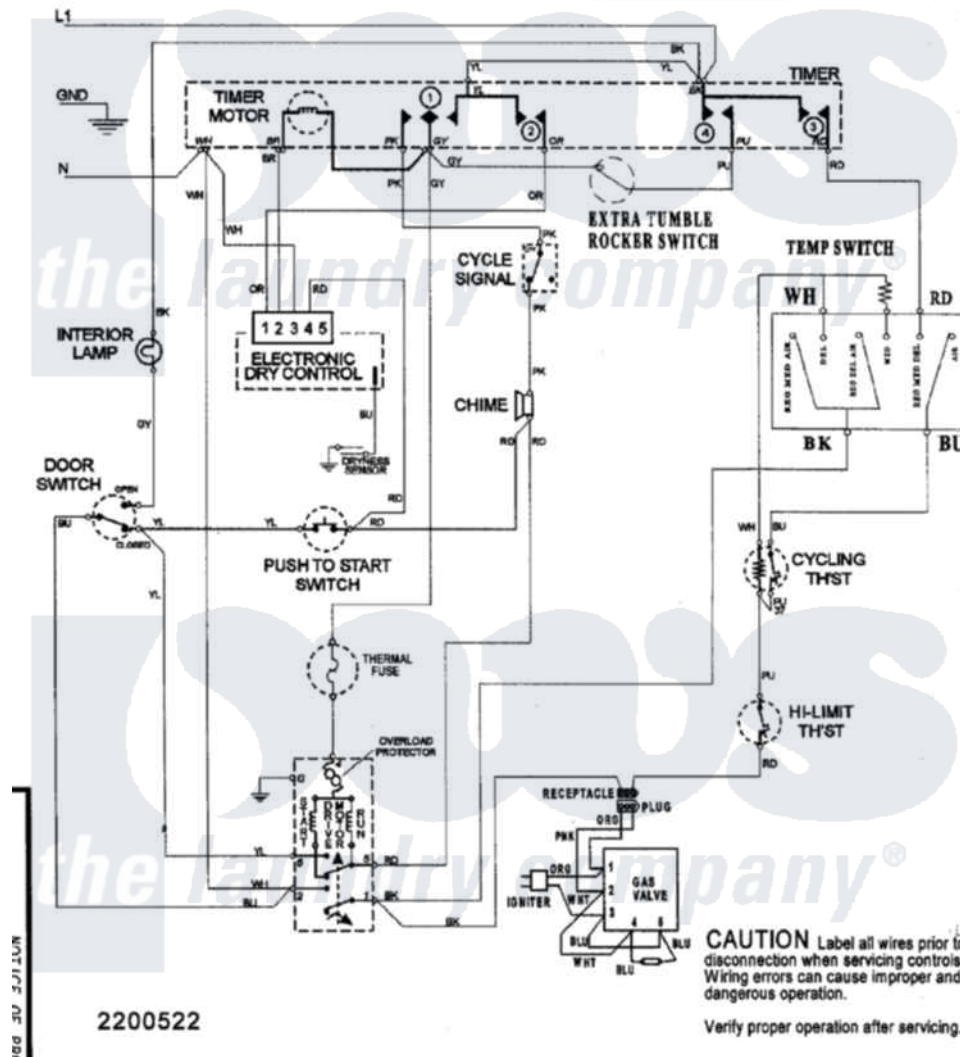

# Maytag SDE4606AZW 08 - WIRING INFORMATION

CIRCUIT	FUNCTION	80	120	160	240	300
1	GY-PK CHIME	[Wiring path across terminals 80, 120, 160, 240, 300]				
2	GY-YL DRIVE MOTOR	[Wiring path across terminals 80, 120, 160, 240, 300]				
3	W-RO HEATER	[Wiring path across terminals 80, 120, 160, 240, 300]				
4	BK-PU PRESS CARE	[Wiring path across terminals 80, 120, 160, 240, 300]				

Maytag Residential Maytag SDE4606AZW Dryer Parts Parts Diagram 08 - WIRING INFORMATION  
 Click on the part number to view part

Item	Original Part Number	Replaced By	Status	Part Description
NI	15003155		Not Available	WIRING INFORMATION