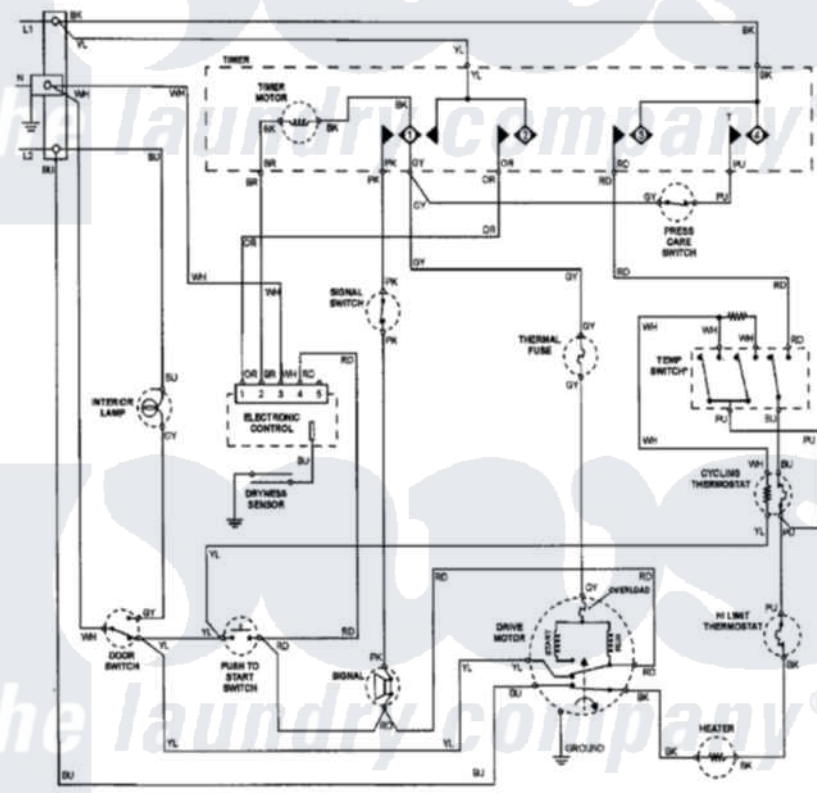

Maytag SDE4606AZW 09 - WIRING INFORMATION (SERIES 11)

CIRCUIT	FUNCTION	60	120	180	240	300	
①	GY-PK SIGNAL	[Wiring Diagram]					
	GY-YL DRIVE MOTOR	[Wiring Diagram]					
②	YL-OR ELEC CONTROL	[Wiring Diagram]					
	BK-RD HEATER	[Wiring Diagram]					
③	BK-RD HEATER	[Wiring Diagram]					
	BK-PJ PRESS CARE	[Wiring Diagram]					
□ CONTACTS OPEN ■ CONTACTS CLOSED		REGULAR FABRICS	TIME DRY	PERMANENT PRESS	PRESS CARE		

NOTE: Power cord provided on select models only.

***TEMP SWITCH DETAILS**

REGULAR	BU - RD
MEDIUM	BU - RD, PU - WH with Heater
DELICATE	BU - RD, PU - WH
ALL P/UP	No Control Mts

CAUTION: Label all wires prior to disconnection when servicing controls. Wiring errors can cause improper and dangerous operation. Verify proper operation after servicing.

2201007 A

Maytag Residential Maytag SDE4606AZW Dryer Parts Parts Diagram 09 - WIRING INFORMATION (SERIES 11)
 Click on the part number to view part

Item	Original Part Number	Replaced By	Status	Part Description
NI	15003414		Not Available	WIRING INFORMATION