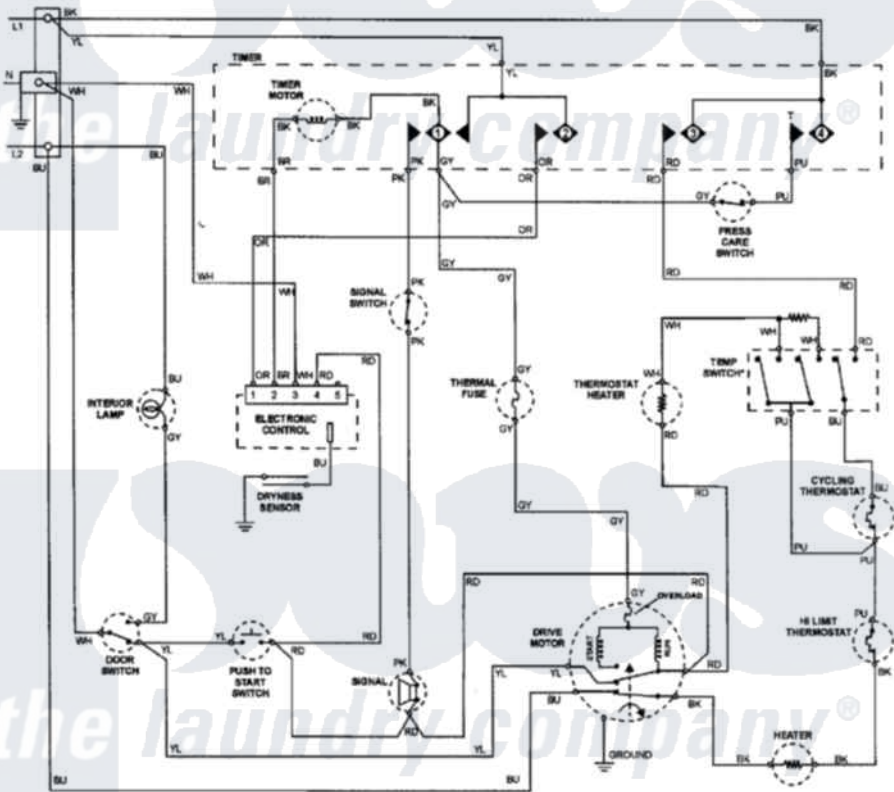

Maytag SDE4606AZW 10 - WIRING INFORMATION (SERIES 12)

CIRCUIT	FUNCTION	60	120	180	240	300	
①	GY-PK SIGNAL	[Wiring pattern]					
	GY-YL DRIVE MOTOR	[Wiring pattern]					
②	YL-OR ELEC CONTROL	[Wiring pattern]					
	BK-RD HEATER	[Wiring pattern]					
③		[Wiring pattern]					
		[Wiring pattern]					
④	BK-PU PRESS CARE	[Wiring pattern]					
		[Wiring pattern]					

CONTACTS OPEN
 CONTACTS CLOSED

REGULAR FABRICS TIME DRY PERMANENT PRESS PRESS CARE

NOTE: Power cord provided on select models only.

CAUTION: Label all wires prior to disconnection when servicing controls. Wiring errors can cause improper and dangerous operation. Verify proper operation after servicing.