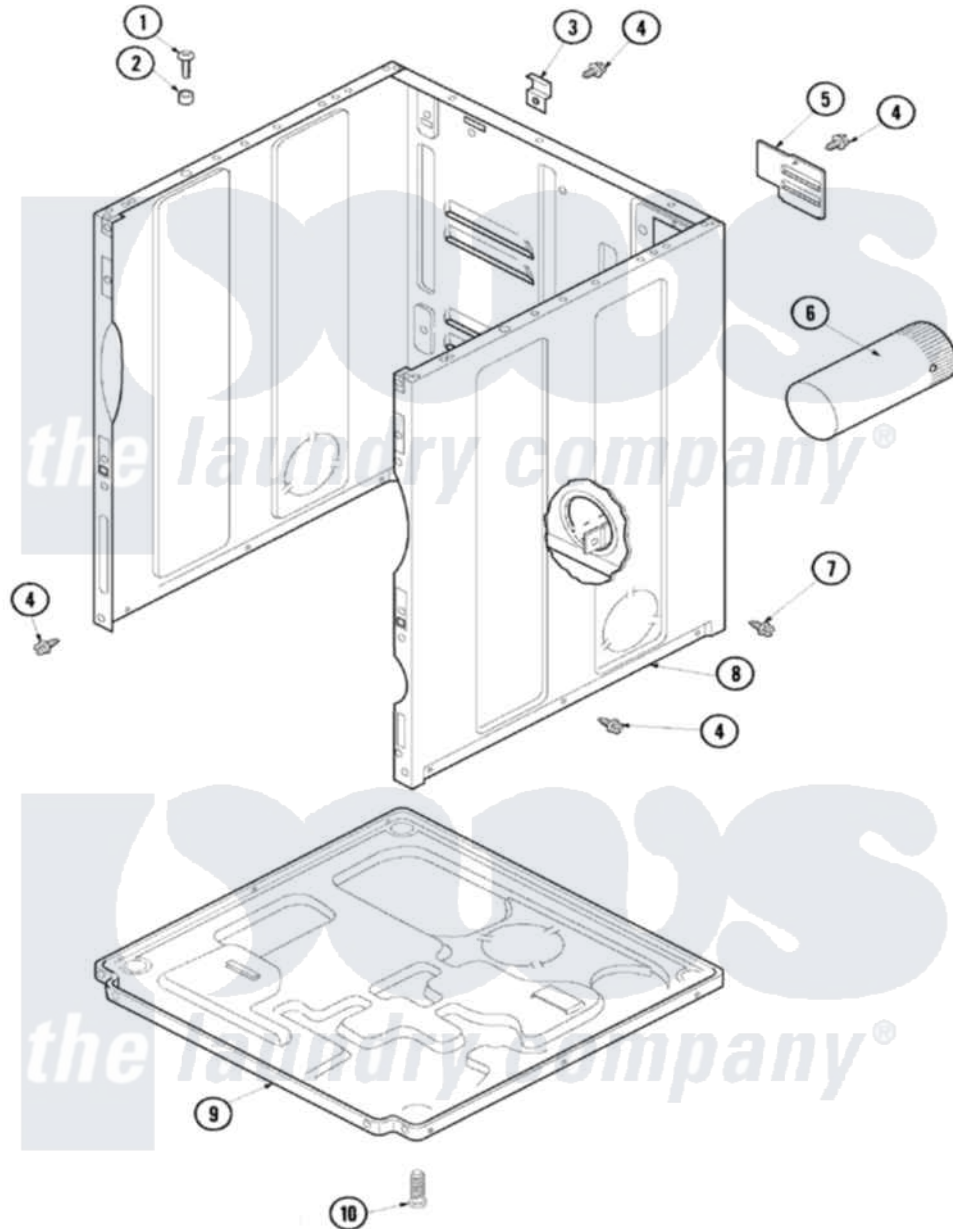

Maytag SDE505DAYQ 01 - CABINET & BASE

Maytag Residential Maytag SDE505DAYQ Dryer Parts Parts Diagram 01 - CABINET & BASE
 Click on the part number to view part

Item	Original Part Number	Replaced By	Status	Part Description
1	32671	Y014874		Screw, Idler Arm And Sleeve
2	505187			Locator, Panel
3	500003			Hinge, Top
4	503661	27001200		Screw
5	500114	510903		Plate Access Panel
6	505518			Duct, Exhaust
7	503688			Screw, 10B-16 X .34 I
8	40076402CP			Cabinet, Dryer And Washer
9	500070			Base, Dryer
10	Y500101			Leg, Leveling