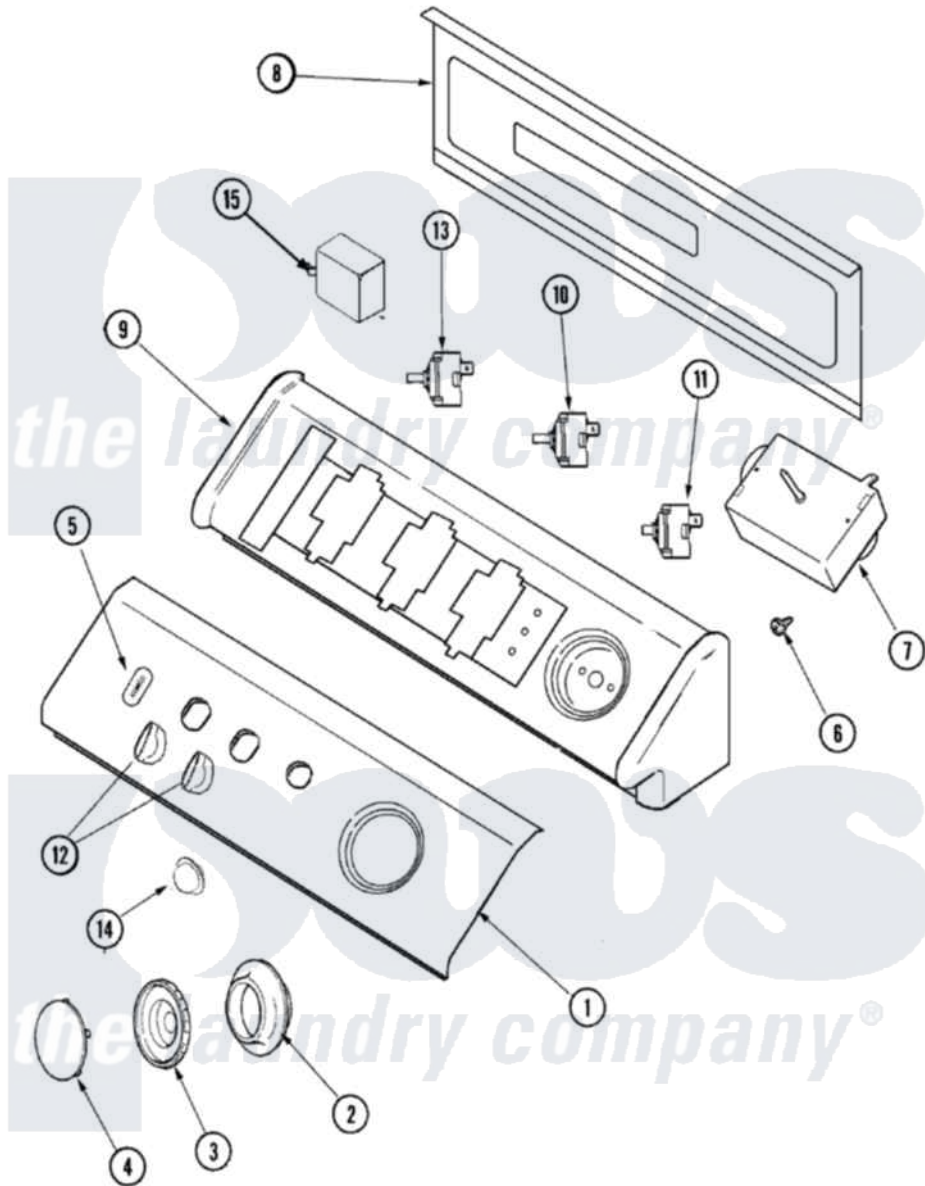

Maytag SDE505DAYQ 02 - CONTROL PANEL

Maytag [Residential Maytag SDE505DAYQ Dryer Parts](#) Parts Diagram 02 - CONTROL PANEL
 Click on the part number to view part

| Item | Original Part Number | Replaced By | Status | Part Description |
|------|--------------------------|--------------------------|---------------|-------------------------------|
| 1 | 37001044 | | | Graphic Control Pnl/Facia/Bsq |
| " | Y22002339 | 8534058 | | Screw |
| 2 | 33002346 | | | Skirt, Timer Dial |
| 3 | 22001659 | | | Timer Knob - Grey |
| 4 | 33002347 | | | Timer Knob Insert/Cap |
| 5 | 33002400 | | Not Available | DRYNESS DISPLAY CONTROL (BSQ) |
| 6 | 37001031 | 3370225 | | Screw |
| 7 | 33002689 | | | Timer, Mallory Electronic Dry |
| 8 | 216423 | 3370225 | | Screw |
| " | 22002529 | | Not Available | CONSOLE BACK PANEL |
| 9 | 33002327 | 37001115 | | Console |
| 10 | 22001794 | | | Switch, Rotary |
| 11 | 33002356 | 33001618 | | Switch- PU |
| 12 | 22002589 | | | Knob, Selector |
| 13 | 33001640 | | | Switch, Temperature |
| 14 | 33002435 | | | Button, Push-To-Start |