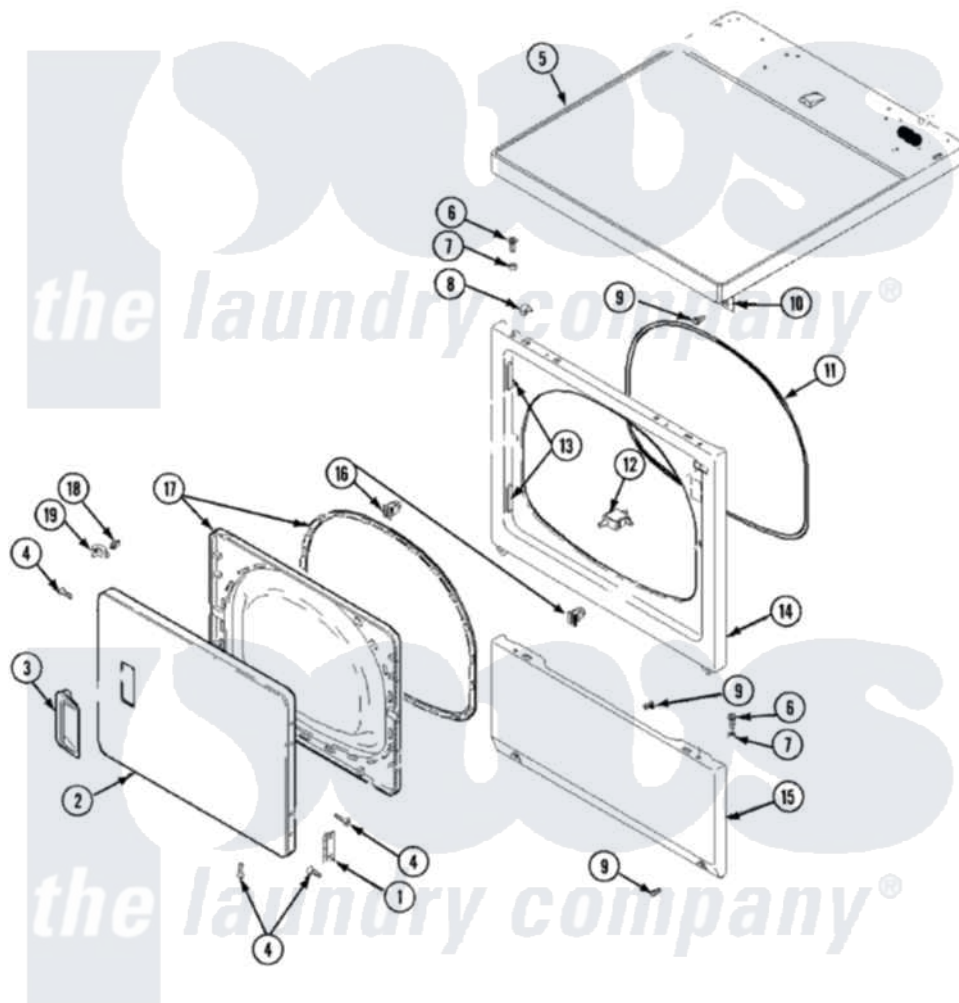

# Maytag SDE505DAYQ 03 - DOOR & FRONT, ACCESS & TOP PANEL

Maytag Residential Maytag SDE505DAYQ Dryer Parts Parts Diagram 03 - DOOR & FRONT, ACCESS & TOP PANEL  
 Click on the part number to view part

Item	Original Part Number	Replaced By	Status	Part Description
1	<a href="#">Y503676</a>			Hinge, Door And Top
2	<a href="#">37001034</a>			Door, Dryer
3	<a href="#">37001047</a>			Handle, Door
4	<a href="#">37001030</a>			Screw, No.8ab-16 x 3/4 Fh
5	<a href="#">37001033</a>			Panel, Top
"	<a href="#">Y56128</a>			Pad, Bumper
6	32671	<a href="#">Y014874</a>		Screw, Idler Arm And Sleeve
7	<a href="#">505187</a>			Locator, Panel
8	56080	<a href="#">22001650</a>		Fastener, Spring
9	503661	<a href="#">27001200</a>		Screw
10	<a href="#">40130801</a>			Bracket, Top Mount
11	504005	<a href="#">511056</a>		Seal Front Panel
12	Y504570	<a href="#">W10169313</a>		Switch-Dor
13	<a href="#">503126</a>			Plug, Hinge Hole
14	<a href="#">503656CP</a>			Panel, Front
15	<a href="#">40045301CP</a>			Panel, Access

16	54660	<a href="#">LA-1003</a>	Door Catch Kit
17	<a href="#">37001028</a>		Seal And Liner, Assembly
18	500039	<a href="#">510181</a>	Strike Doormetal
19	<a href="#">40116201</a>		Bracket, Door Strike