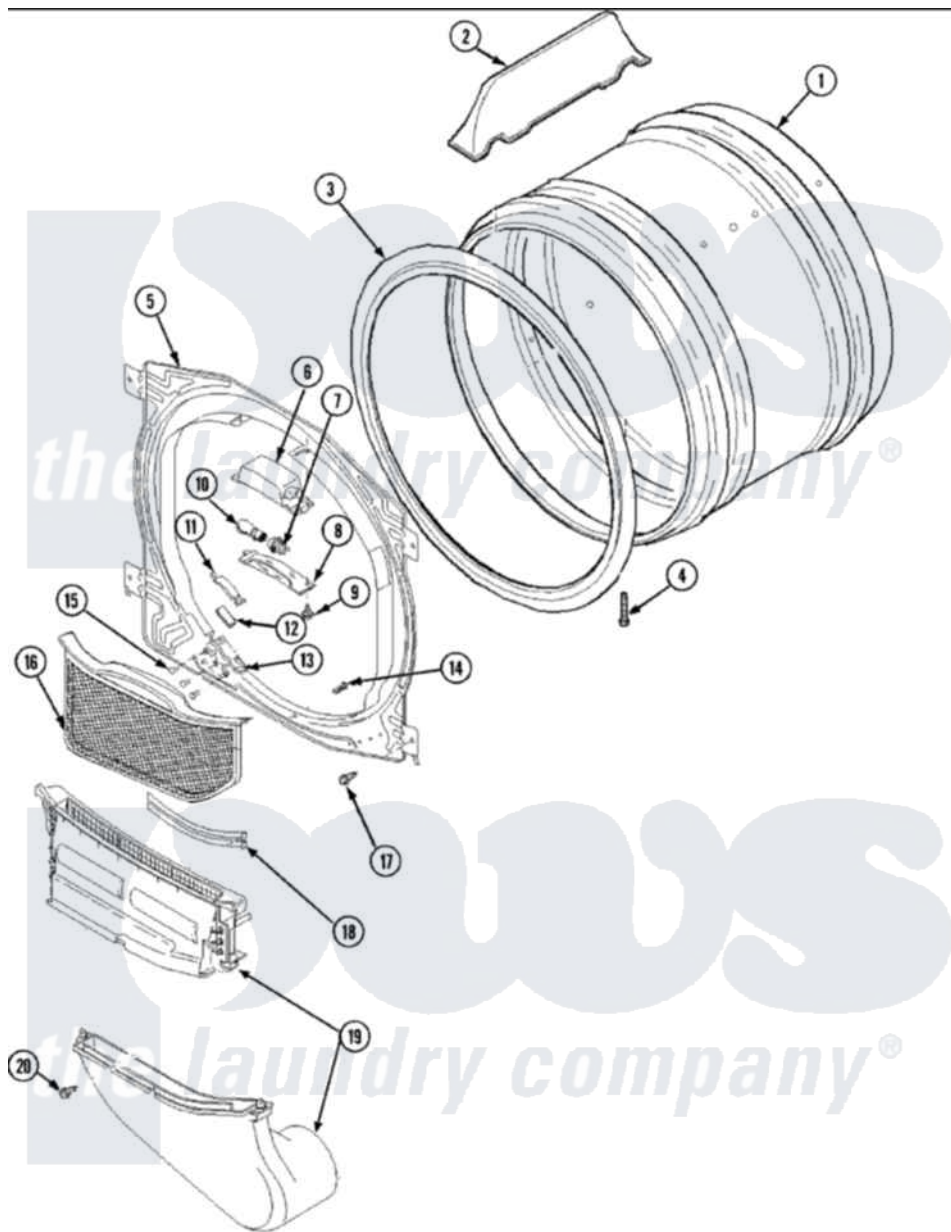

Maytag SDE505DAYQ 04 - FRONT BULKHEAD, AIR DUCT & DRUM

Maytag Residential Maytag SDE505DAYQ Dryer Parts Parts Diagram 04 - FRONT BULKHEAD, AIR DUCT & DRUM
 Click on the part number to view part

Item	Original Part Number	Replaced By	Status	Part Description
1	504467WP			Cylinder Assembly
2	503703	12002559		Baffle Kit
3	501801	37001132		Seal, Cylinder
4	Y62588			Screw, 10BT-12 X 1 Tap
5	503709WP	503616WP		Assembly, Frt Bulkhead
6	503622	Y504452		Light Assembly
7	Y504452			Light Assembly
8	40094301			Lens, Light
9	500227	505295		Screw, No.8ab-16 x 3/4 PH
10	Y60954	67001316		Bulb, Light
11	40116501	37001298		Glide- Dry
12	500092	510189		Pad Felt
13	37001036			Bracket, Cylinder Glide
14	500226			Screw, 8b-16 x 5/8 Tap
15	37001031	3370225		Screw
16	40124401	37001142		Filter, Lint

17

[503688](#)

Screw, 10B-16 X .34 I

18

[503625](#)

Sensor, Moisture

19

40124501

[37001141](#)

Air Duct Assembly

20

[501285](#)

Screw, No.12 X 9/16-Pla