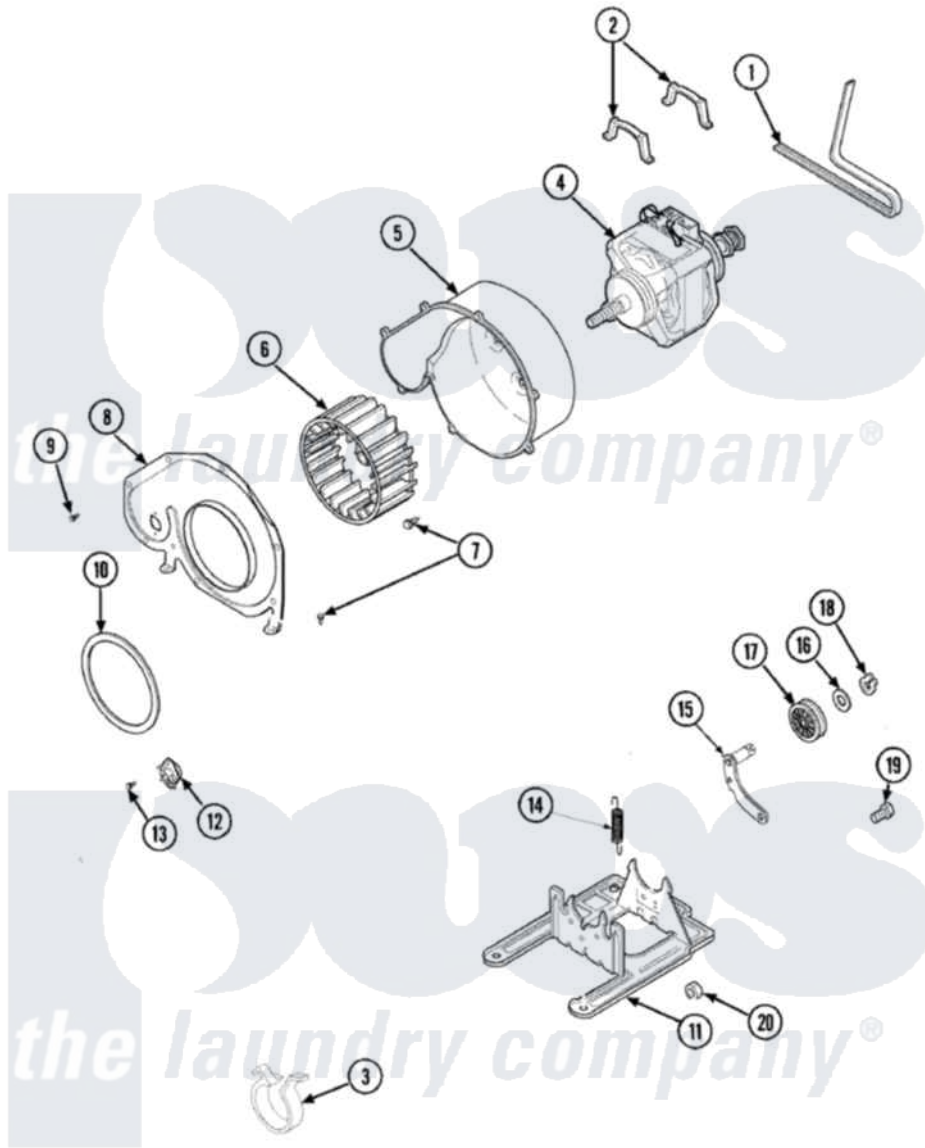

# Maytag SDE505DAYQ 05 - MOTOR, FAN & BELT

Maytag [Residential Maytag SDE505DAYQ Dryer Parts](#) Parts Diagram 05 - MOTOR, FAN & BELT  
 Click on the part number to view part

Item	Original Part Number	Replaced By	Status	Part Description
1	<a href="#">4011201</a>			Belt, Cylinder
2	Y58047	<a href="#">660658</a>		Clamp, Motor Mounting 343481 685441
3	<a href="#">504034</a>			Clip, Wire
4	<a href="#">2200376</a>			Motor
5	<a href="#">56020</a>			Housing, Blower
6	56000	<a href="#">510139P</a>		Assembly Blower Fan Package
7	503661	<a href="#">27001200</a>		Screw
8	500078	<a href="#">511969P</a>		Kit Blower Housing And Cover
9	<a href="#">31260</a>			Screw, No.8 X 3/8 Ind H
10	40090001	<a href="#">37001119</a>		Seal, Blower Housing
11	<a href="#">503613</a>			Mount, Motor
12	<a href="#">306911</a>			Thermostat, Multi-Temp
13	<a href="#">31260</a>			Screw, No.8 X 3/8 Ind H
14	<a href="#">56076</a>			Spring, Idler
15	40113501	<a href="#">37001144</a>		Assembly- Idler

16	<a href="#">52549</a>	Washer, 501 ID X3/4 Odx
17	<a href="#">Y54414</a>	Assembly, Wheel And Bearing
18	<a href="#">23748</a>	Ring, Retaining
19	<a href="#">500824</a>	Screw, 1/4-20 Unc Hex
20	52566	<a href="#">27001225</a> Nut, Jam Mid Lock 1/4-20