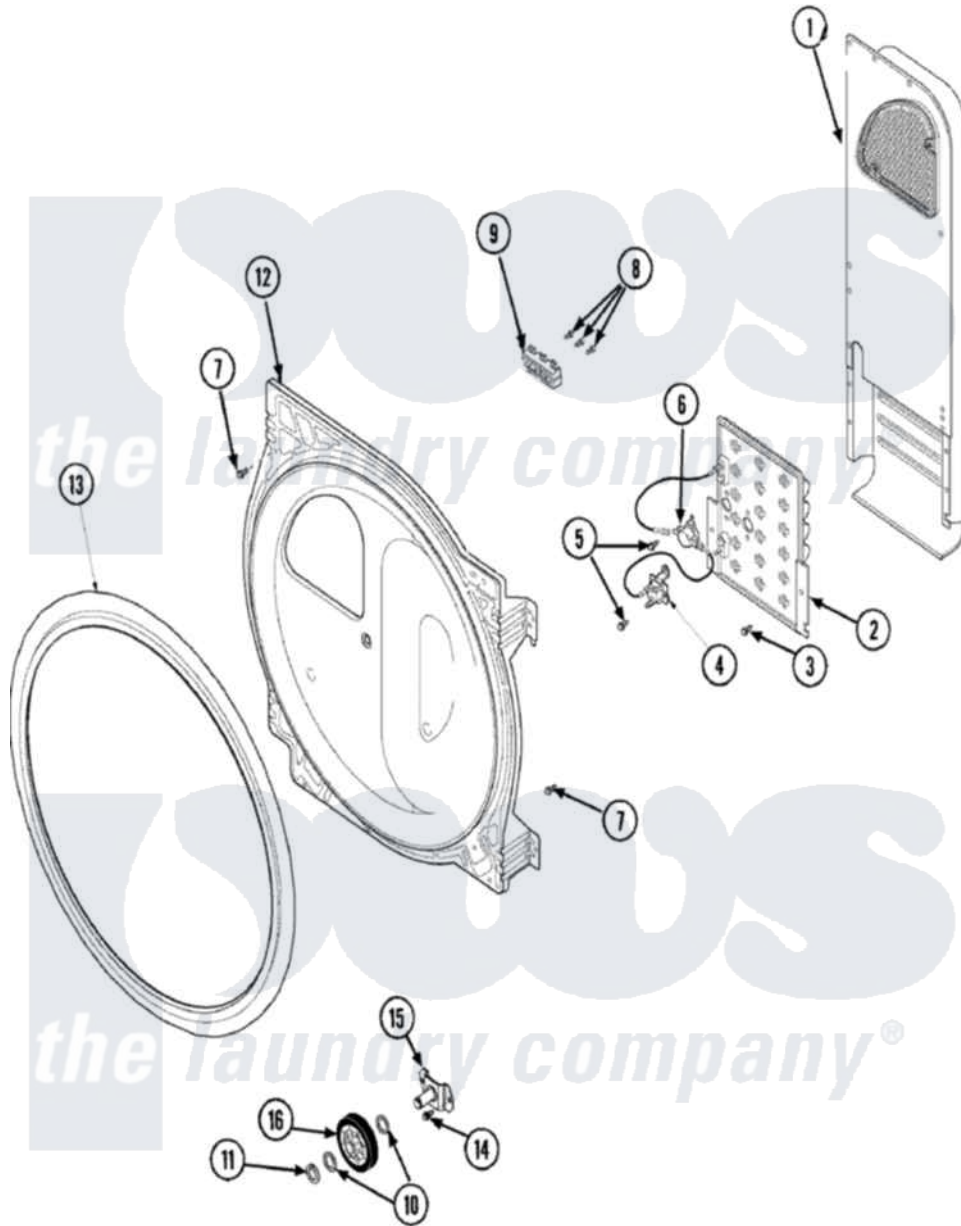

Maytag SDE505DAYQ 06 - REAR BLKHD, AIR DUCT, ROLLER&HTR (ELE)

Maytag Residential Maytag SDE505DAYQ Dryer Parts Parts Diagram 06 - REAR BLKHD, AIR DUCT, ROLLER&HTR (ELE)

[Click on the part number to view part](#)

Item	Original Part Number	Replaced By	Status	Part Description
1	503605			Assembly, Heater Duct
2	Y503978			Assembly, Heater Kit
3	503688			Screw, 10B-16 X .34 I
4	40113801			Fuse, Thermal
5	23222	3177991		Screw
6	Y62641	W10116735		Thermistor-Fix
7	20530			Screw, 10-24 x 3/8 Hex
8	Y61199	3400094		Screw, 10-32 X 3/8
9	61923			Block, Terminal
10	52549			Washer, 501 ID X3/4 Odx
11	23748			Ring, Retaining
12	502614WP			Bulkhead, Rear
13	501801	37001132		Seal, Cylinder
14	503688			Screw, 10B-16 X .34 I
15	40113601			Assembly, Roller Brkt
16	37001042			Assembly, Cylinder Roller