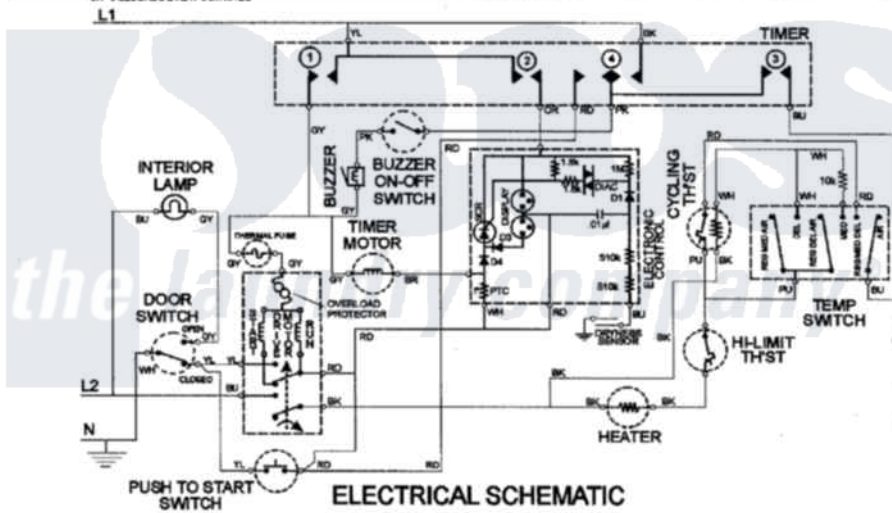

# Maytag SDE505DAYQ 08 - WIRING INFORMATION

DRYER	FUNCTION	REG FABRICS	TIME DRY	PERMANENT PRESS
1	YL-DRY DRIVE MOTOR	■	■	■
2	YL-DRY TIMER MOTOR	■	■	■
3	BU-DRY HEATER	■	■	■
4	BU-DRY BUZZER/BUZZER ON-OFF SWITCH	■	■	■

\*OFF 5 SECONDS EVERY 8 MINUTES

Maytag [Residential Maytag SDE505DAYQ Dryer Parts](#) Parts Diagram 08 - WIRING INFORMATION  
 Click on the part number to view part

Item	Original Part Number	Replaced By	Status	Part Description
1	15003162		Not Available	WIRING INFORMATION (ELEC)