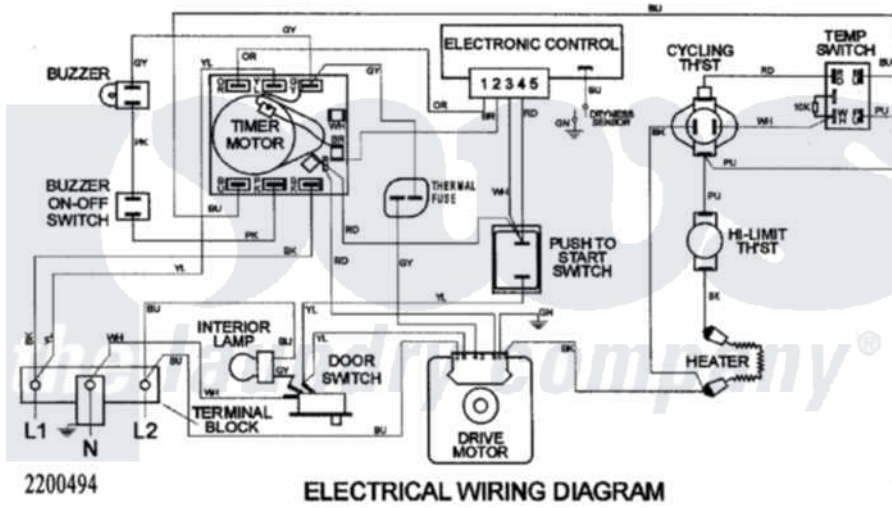

# Maytag SDE505DAYQ 08 - WIRING INFORMATION

DRYER	FUNCTION	REG FABRICS	TIME DRY	PERMANENT PRESS
1	YL-DRY DRIVE MOTOR	■	■	■
2	YL-DRY TIMER MOTOR	■	■	■
3	BU-DRY HEATER	■	■	■
4	BU-DRY BUZZER/BUZZER ON-OFF SWITCH	■	■	■

\*OFF 5 SECONDS EVERY 8 MINUTES

Maytag [Residential Maytag SDE505DAYQ Dryer Parts](#) Parts Diagram 08 - WIRING INFORMATION  
 Click on the part number to view part

Item	Original Part Number	Replaced By	Status	Part Description
1	15003162		Not Available	WIRING INFORMATION (ELEC)