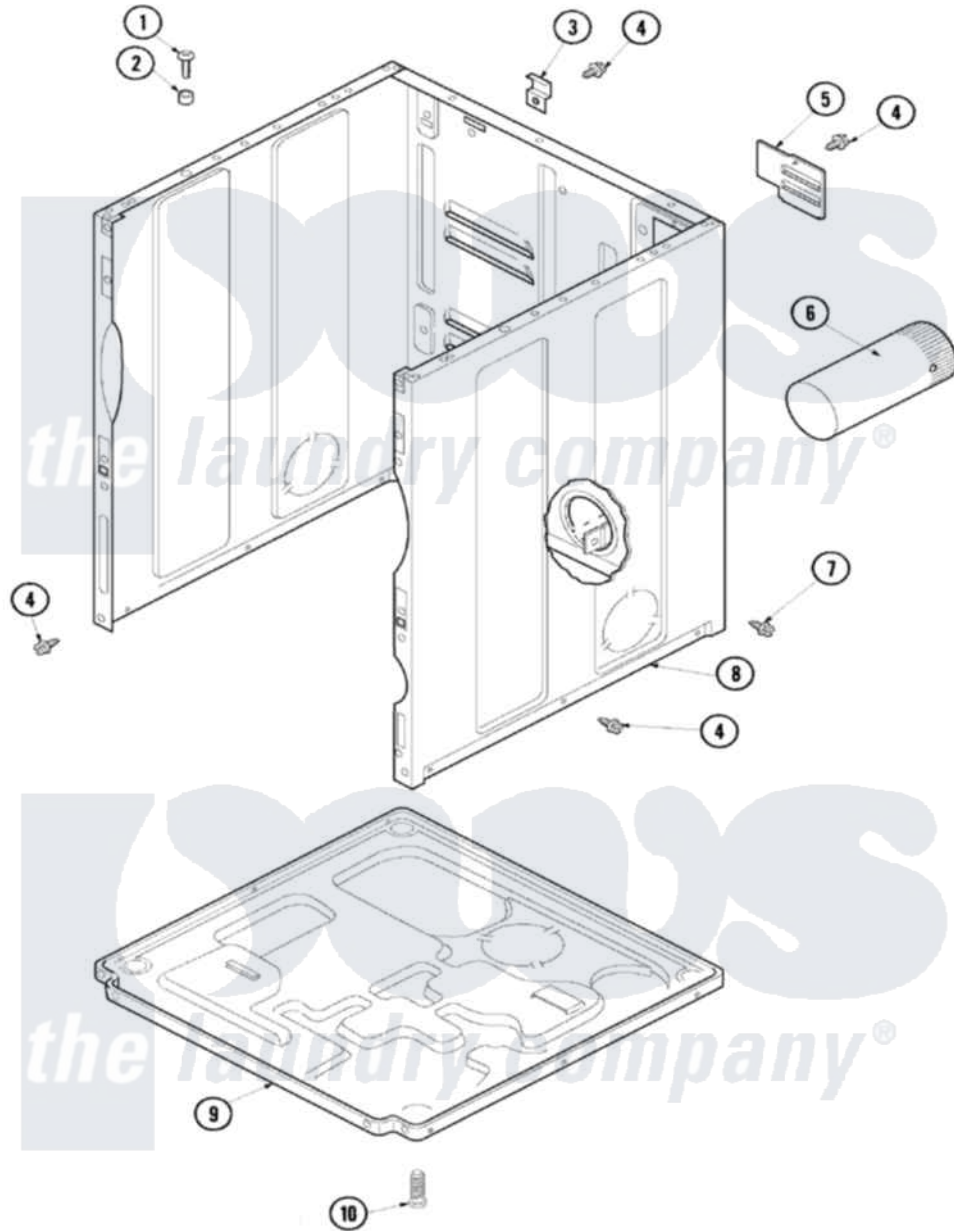

# Maytag SDE505DAYW 01 - CABINET & BASE

Maytag Residential Maytag SDE505DAYW Dryer Parts Parts Diagram 01 - CABINET & BASE  
 Click on the part number to view part

Item	Original Part Number	Replaced By	Status	Part Description
1	32671	<a href="#">Y014874</a>		Screw, Idler Arm And Sleeve
2	<a href="#">505187</a>			Locator, Panel
3	<a href="#">500003</a>			Hinge, Top
4	503661	<a href="#">27001200</a>		Screw
5	500114	<a href="#">510903</a>		Plate Access Panel
6	<a href="#">505518</a>			Duct, Exhaust
7	<a href="#">503688</a>			Screw, 10B-16 X .34 I
8	40076402WP	<a href="#">37001284</a>		Cabinet As Pack
9	<a href="#">500070</a>			Base, Dryer
10	<a href="#">Y500101</a>			Leg, Leveling