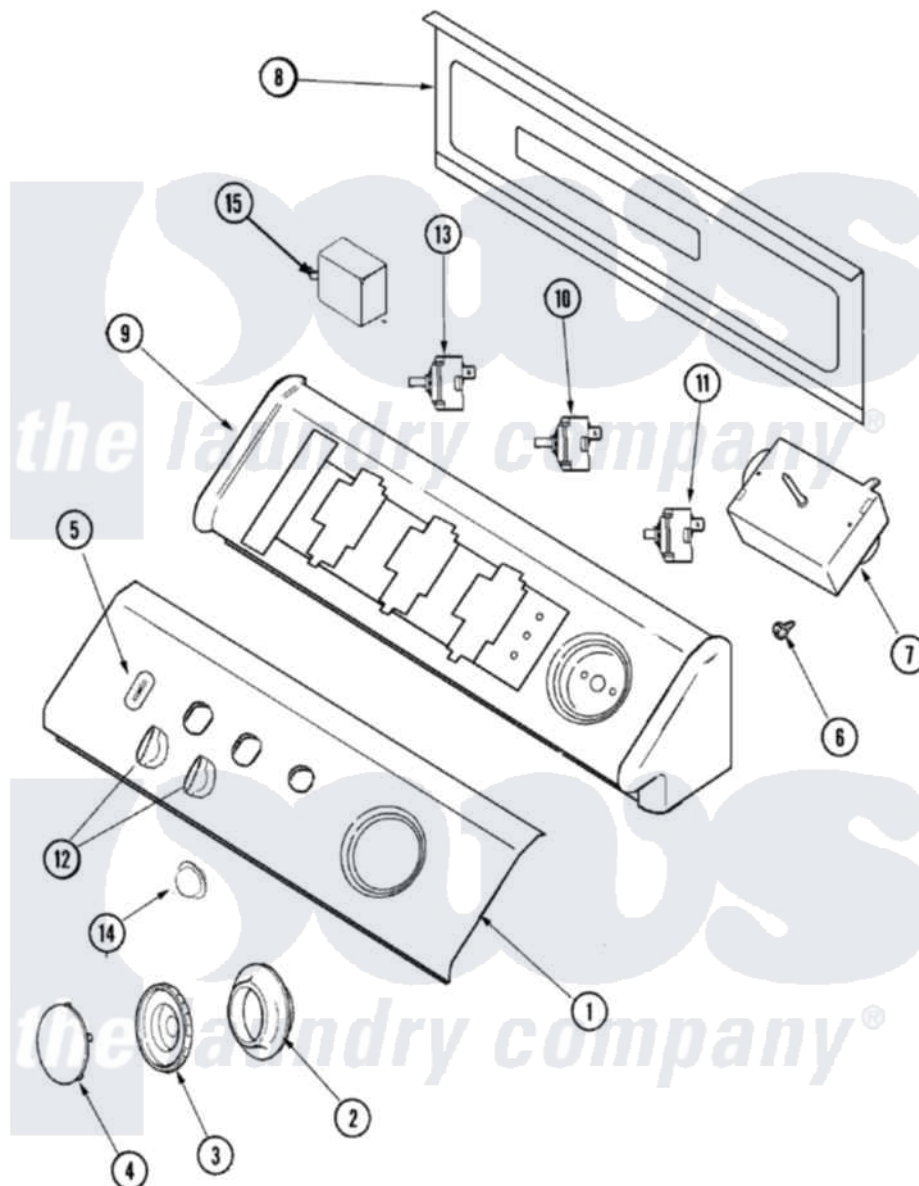

# Maytag SDE505DAYW 02 - CONTROL PANEL

Maytag [Residential Maytag SDE505DAYW Dryer Parts](#) Parts Diagram 02 - CONTROL PANEL  
 Click on the part number to view part

Item	Original Part Number	Replaced By	Status	Part Description
1	Y22002339	<a href="#">8534058</a>		Screw
"	37001037	<a href="#">33002721</a>		Facia, Control Panel
2	<a href="#">33001621</a>			Skirt, Timer Dial
3	<a href="#">22001659</a>			Timer Knob - Grey
4	<a href="#">22001664</a>			Timer Knob Insert/Cap
5	<a href="#">33002389</a>			Dryness Display Control Note: Display, Dryness
6	37001031	<a href="#">3370225</a>		Screw
7	<a href="#">33002689</a>			Timer, Mallory Electronic Dry
8	216423	<a href="#">3370225</a>		Screw
"	22002529		Not Available	CONSOLE BACK PANEL
9	33002286		Not Available	CONSOLE (WHT)
10	<a href="#">22001794</a>			Switch, Rotary
11	33001861	<a href="#">33001618</a>		Switch- PU
12	<a href="#">22001663</a>			Knob, Selector Switch
13	<a href="#">33001640</a>			Switch, Temperature
14	33001619	<a href="#">37001071</a>		Button, Push-To-Start