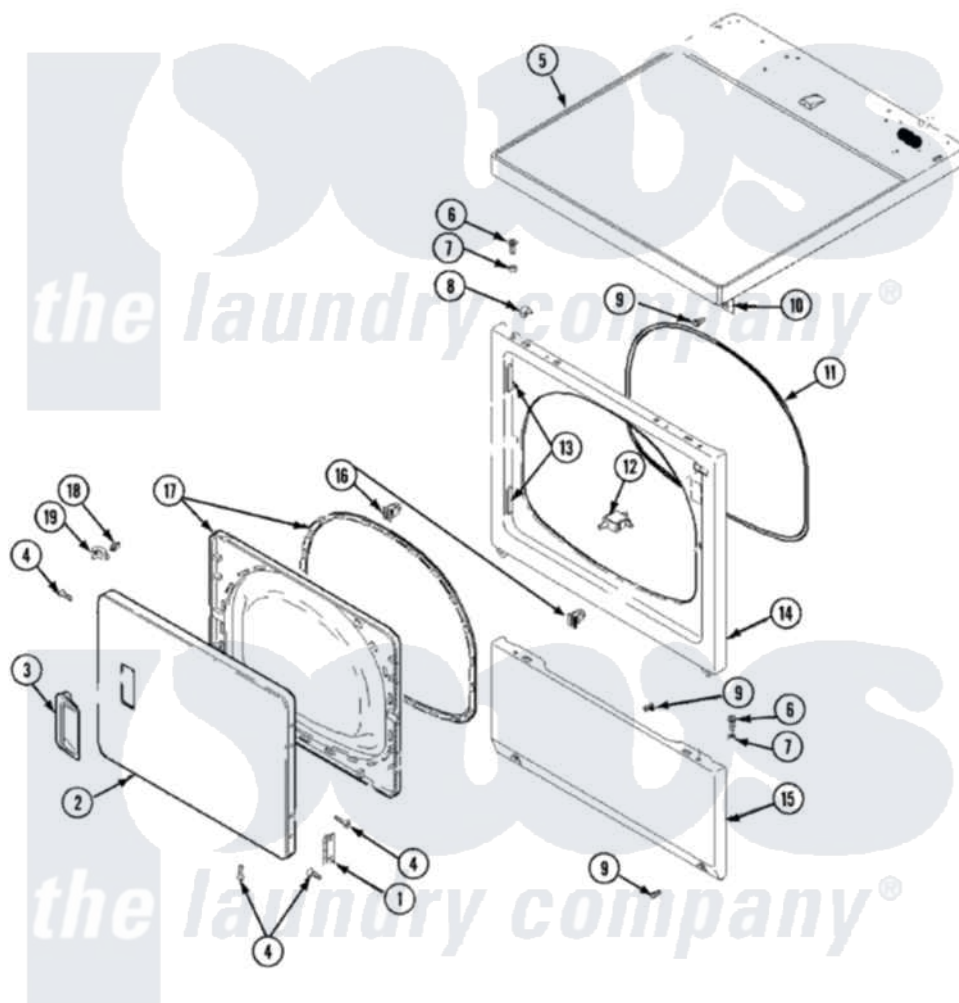

Maytag SDE505DAYW 03 - DOOR & FRONT, ACCESS & TOP PANEL

Maytag Residential Maytag SDE505DAYW Dryer Parts Parts Diagram 03 - DOOR & FRONT, ACCESS & TOP PANEL
 Click on the part number to view part

Item	Original Part Number	Replaced By	Status	Part Description
1	Y503676			Hinge, Door And Top
2	37001029			Door, Dryer
3	33001241			Handle, Door
4	37001030			Screw, No.8ab-16 x 3/4 Fh
5	Y56128			Pad, Bumper
"	37001027			Panel, Top
6	32671	Y014874		Screw, Idler Arm And Sleeve
7	505187			Locator, Panel
8	56080	22001650		Fastener, Spring
9	503661	27001200		Screw
10	40130801			Bracket, Top Mount
11	504005	511056		Seal Front Panel
12	Y504570	W10169313		Switch-Dor
13	503126			Plug, Hinge Hole
14	503656WP			Panel, Front
15	40045301WP			Panel, Access

16	54660	LA-1003	Door Catch Kit
17	37001028		Seal And Liner, Assembly
18	500039	510181	Strike Doormetal
19	40116201		Bracket, Door Strike