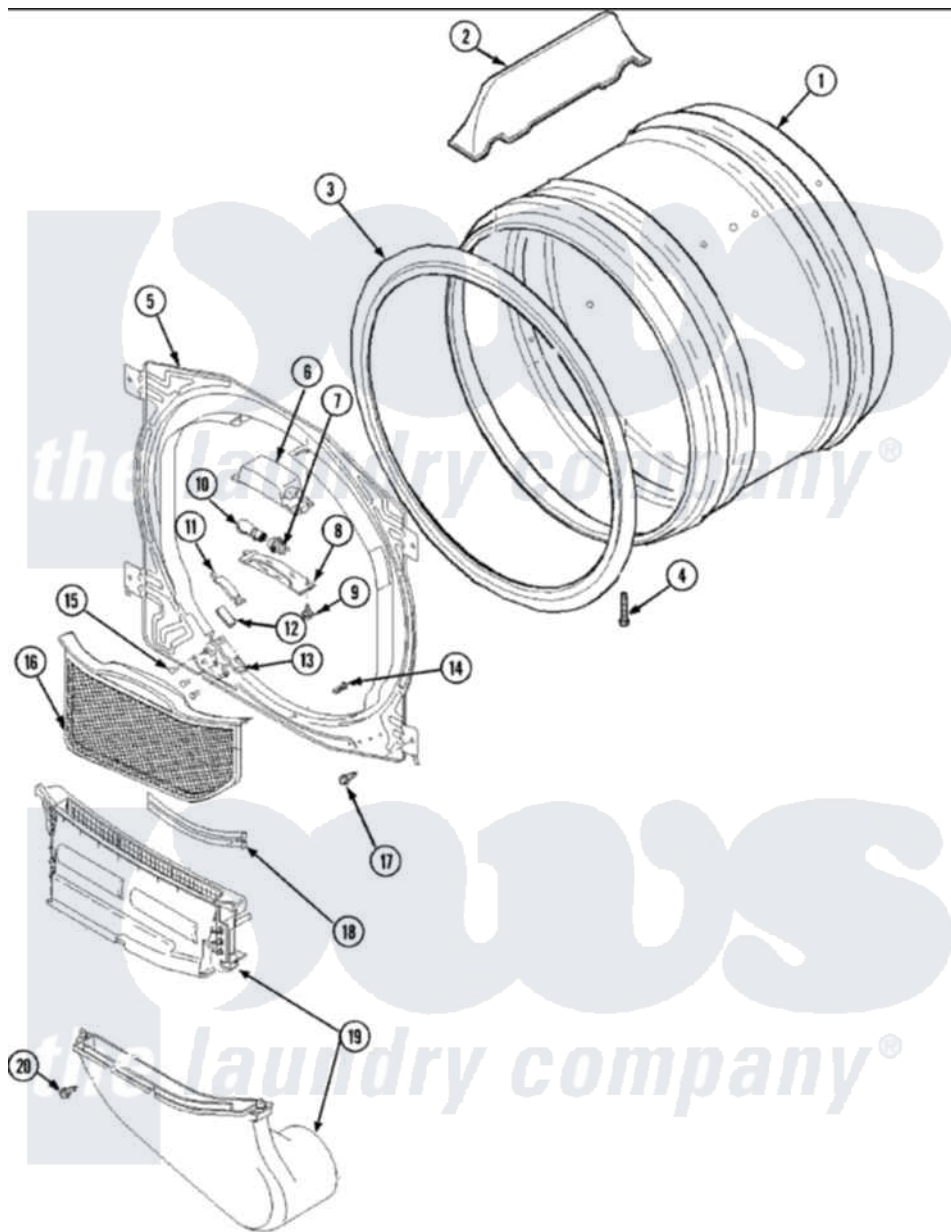

Maytag SDE505DAYW 04 - FRONT BULKHEAD, AIR DUCT & DRUM

Maytag Residential Maytag SDE505DAYW Dryer Parts Parts Diagram 04 - FRONT BULKHEAD, AIR DUCT & DRUM
 Click on the part number to view part

Item	Original Part Number	Replaced By	Status	Part Description
1	504467WP			Cylinder Assembly
2	503703	12002559		Baffle Kit
3	501801	37001132		Seal, Cylinder
4	Y62588			Screw, 10BT-12 X 1 Tap
5	503709WP	503616WP		Assembly, Frt Bulkhead
6	503622	Y504452		Light Assembly
7	Y504452			Light Assembly
8	40094301			Lens, Light
9	500227	505295		Screw, No.8ab-16 x 3/4 PH
10	Y60954	67001316		Bulb, Light
11	40116501	37001298		Glide- Dry
12	500092	510189		Pad Felt
13	37001036			Bracket, Cylinder Glide
14	500226			Screw, 8b-16 x 5/8 Tap
15	37001031	3370225		Screw
16	40124401	37001142		Filter, Lint

17

[503688](#)

Screw, 10B-16 X .34 I

18

[503625](#)

Sensor, Moisture

19

40124501

[37001141](#)

Air Duct Assembly

20

[501285](#)

Screw, No.12 X 9/16-Pla