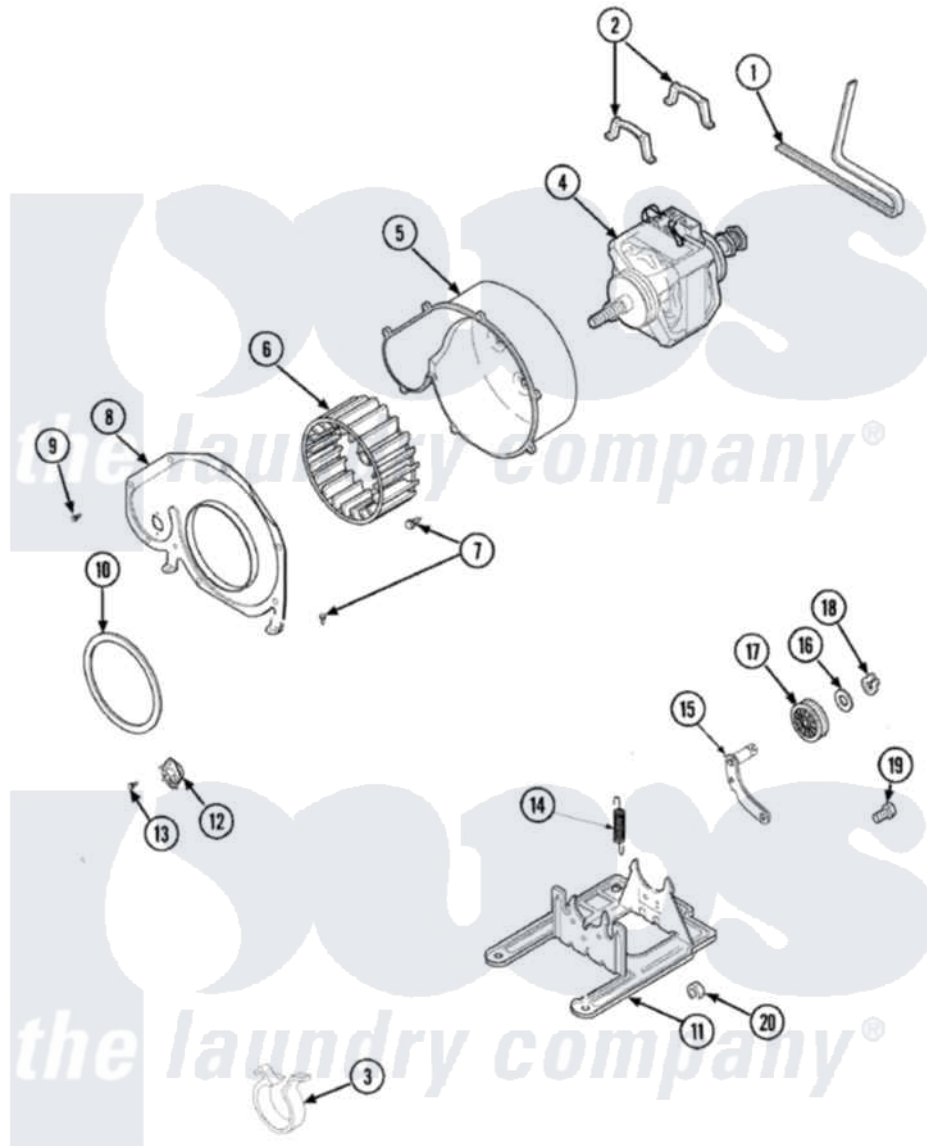

Maytag SDE505DAYW 05 - MOTOR, FAN & BELT

Maytag [Residential Maytag SDE505DAYW Dryer Parts](#) Parts Diagram 05 - MOTOR, FAN & BELT
 Click on the part number to view part

Item	Original Part Number	Replaced By	Status	Part Description
1	4011201			Belt, Cylinder
2	Y58047	660658		Clamp, Motor Mounting 343481 685441
3	504034			Clip, Wire
4	2200376			Motor
5	56020			Housing, Blower
6	56000	510139P		Assembly Blower Fan Package
7	503661	27001200		Screw
8	500078	511969P		Kit Blower Housing And Cover
9	31260			Screw, No.8 X 3/8 Ind H
10	40090001	37001119		Seal, Blower Housing
11	503613			Mount, Motor
12	306911			Thermostat, Multi-Temp
13	31260			Screw, No.8 X 3/8 Ind H
14	56076			Spring, Idler
15	40113501	37001144		Assembly- Idler

16	52549	Washer, 501 ID X3/4 Odx
17	Y54414	Assembly, Wheel And Bearing
18	23748	Ring, Retaining
19	500824	Screw, 1/4-20 Unc Hex
20	52566	27001225 Nut, Jam Mid Lock 1/4-20