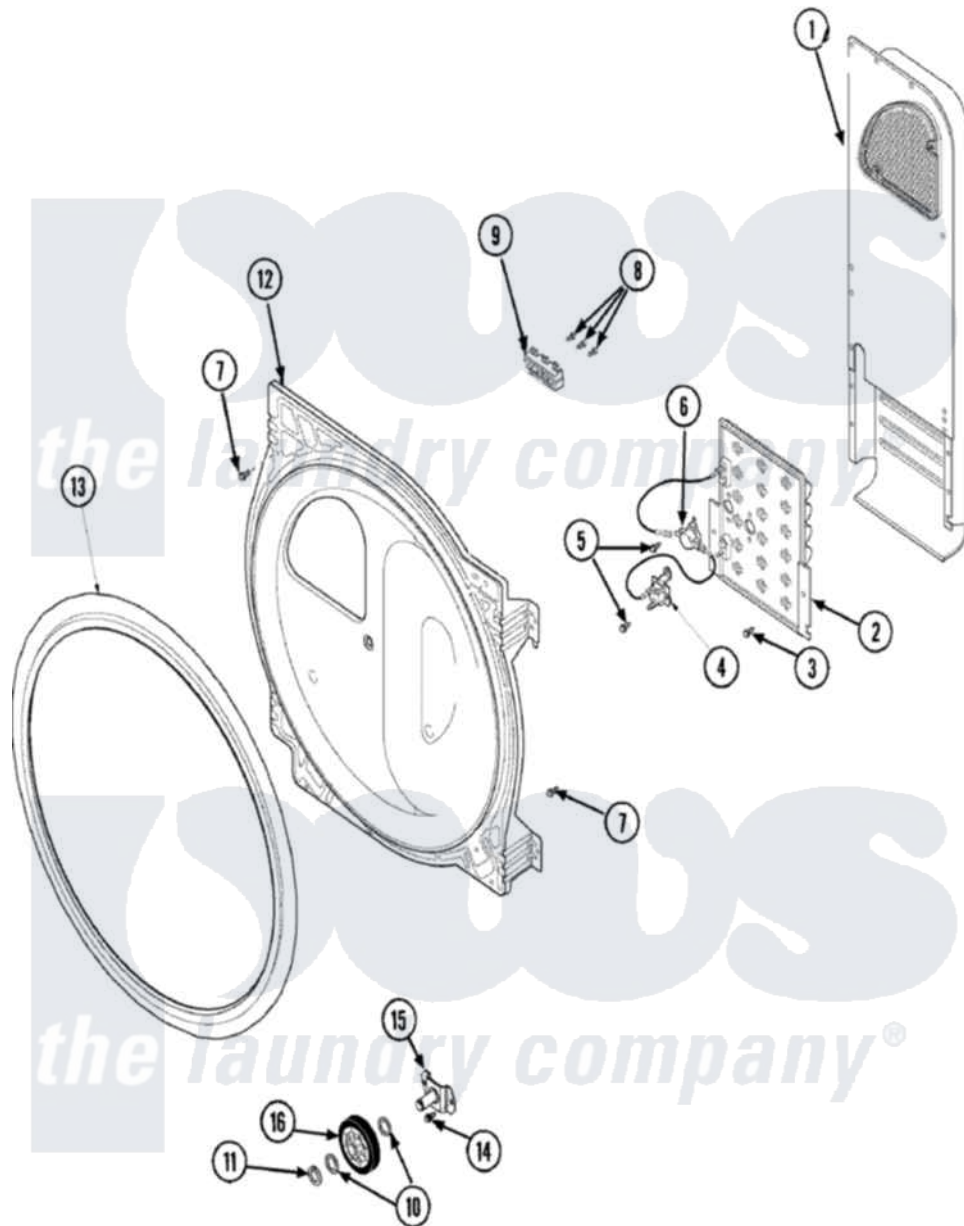

Maytag SDE505DAYW 06 - REAR BLKHD, AIR DUCT, ROLLER&HTR (ELE)

Maytag Residential Maytag SDE505DAYW Dryer Parts Parts Diagram 06 - REAR BLKHD, AIR DUCT, ROLLER&HTR (ELE)

[Click on the part number to view part](#)

Item	Original Part Number	Replaced By	Status	Part Description
1	503605			Assembly, Heater Duct
2	Y503978			Assembly, Heater Kit
3	503688			Screw, 10B-16 X .34 I
4	40113801			Fuse, Thermal
5	23222	3177991		Screw
6	Y62641	W10116735		Thermistor-Fix
7	20530			Screw, 10-24 x 3/8 Hex
8	Y61199	3400094		Screw, 10-32 X 3/8
9	61923			Block, Terminal
10	52549			Washer, 501 ID X3/4 Odx
11	23748			Ring, Retaining
12	502614WP			Bulkhead, Rear
13	501801	37001132		Seal, Cylinder
14	503688			Screw, 10B-16 X .34 I
15	40113601			Assembly, Roller Brkt
16	37001042			Assembly, Cylinder Roller