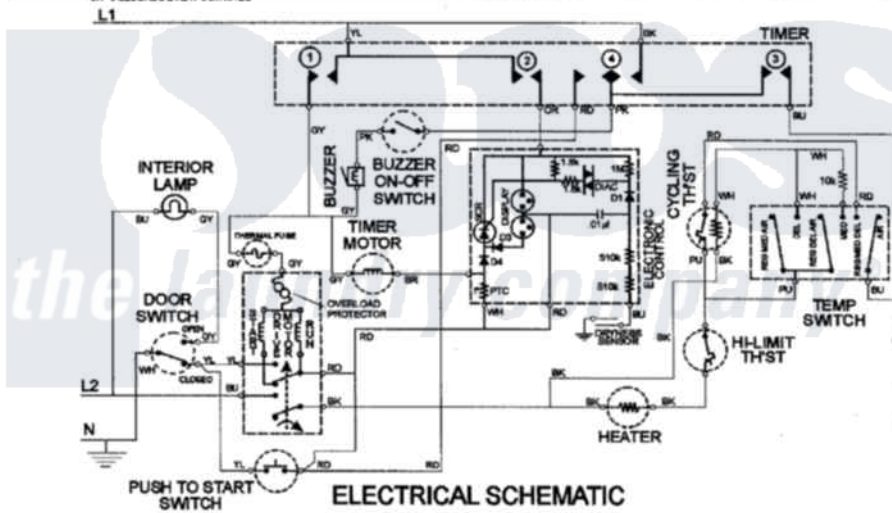

# Maytag SDE505DAYW 08 - WIRING INFORMATION

DRYER	FUNCTION	REG FABRICS	TIME DRY	PERMANENT PRESS
1	YL-GY DRIVE MOTOR	█	█	█
2	YL-OR TIMER MOTOR	█	█	█
3	BU-BU HEATER	█	█	█
4	BU-BU BUZZER/SPEAKER	█	█	█

\*OFF 5 SECONDS EVERY 8 MINUTES

Maytag [Residential Maytag SDE505DAYW Dryer Parts](#) Parts Diagram 08 - WIRING INFORMATION  
 Click on the part number to view part

Item	Original Part Number	Replaced By	Status	Part Description
1	15003162		Not Available	WIRING INFORMATION (ELEC)