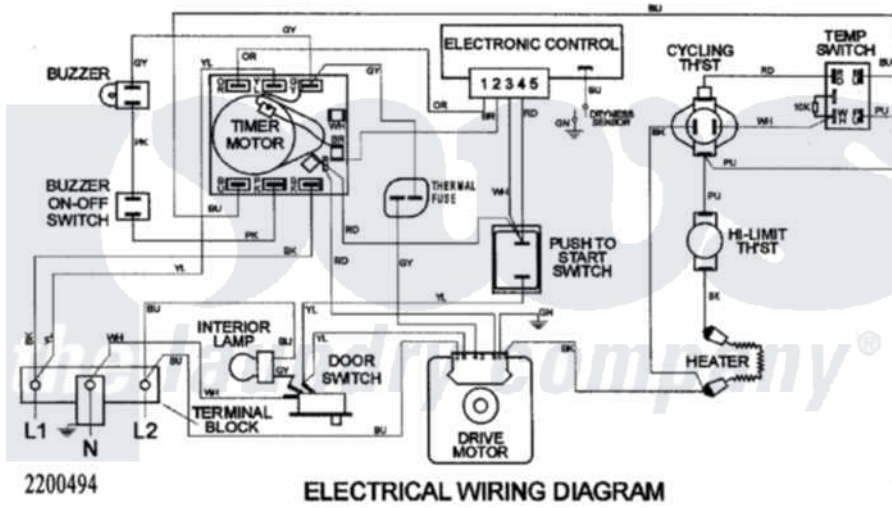

# Maytag SDE505DAYW 08 - WIRING INFORMATION

DRYER	FUNCTION	REG FABRICS	TIME DRY	PERMANENT PRESS
1	YL-GY DRIVE MOTOR	█	█	█
2	YL-OR TIMER MOTOR	█	█	█
3	BU-BU HEATER	█	█	█
4	BU-BU BUZZER/SPEAKER	█	█	█

\*OFF 5 SECONDS EVERY 8 MINUTES

Maytag [Residential Maytag SDE505DAYW Dryer Parts](#) Parts Diagram 08 - WIRING INFORMATION  
 Click on the part number to view part

Item	Original Part Number	Replaced By	Status	Part Description
1	15003162		Not Available	WIRING INFORMATION (ELEC)