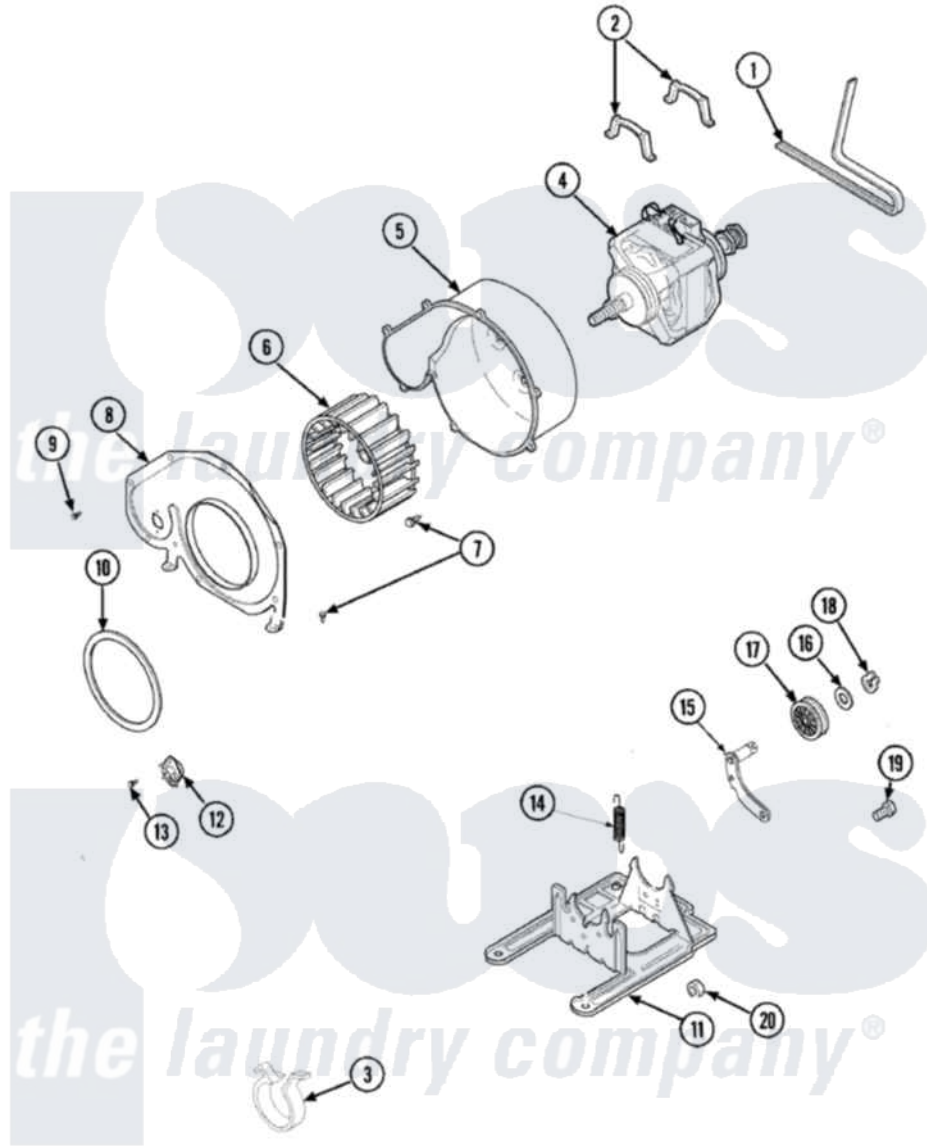

Maytag SDE505DAZW 05 - MOTOR, FAN & BELT

Maytag [Residential Maytag SDE505DAZW Dryer Parts](#) Parts Diagram 05 - MOTOR, FAN & BELT
 Click on the part number to view part

Item	Original Part Number	Replaced By	Status	Part Description
1	4011201			Belt, Cylinder
2	Y58047	660658		Clamp, Motor Mounting 343481 685441
3	504034			Clip, Wire
4	2200376			Motor
5	56020			Housing, Blower
6	56000	510139P		Assembly Blower Fan Package
7	503661	27001200		Screw
8	500078	511969P		Kit Blower Housing And Cover
9	31260			Screw, No.8 X 3/8 Ind H
10	40090001	37001119		Seal, Blower Housing
11	503613			Mount, Motor
12	306911			Thermostat, Multi-Temp
13	31260			Screw, No.8 X 3/8 Ind H
14	56076			Spring, Idler
15	40113501	37001144		Assembly- Idler

16	52549	Washer, 501 ID X3/4 Odx
17	Y54414	Assembly, Wheel And Bearing
18	23748	Ring, Retaining
19	500824	Screw, 1/4-20 Unc Hex
20	52566	27001225 Nut, Jam Mid Lock 1/4-20