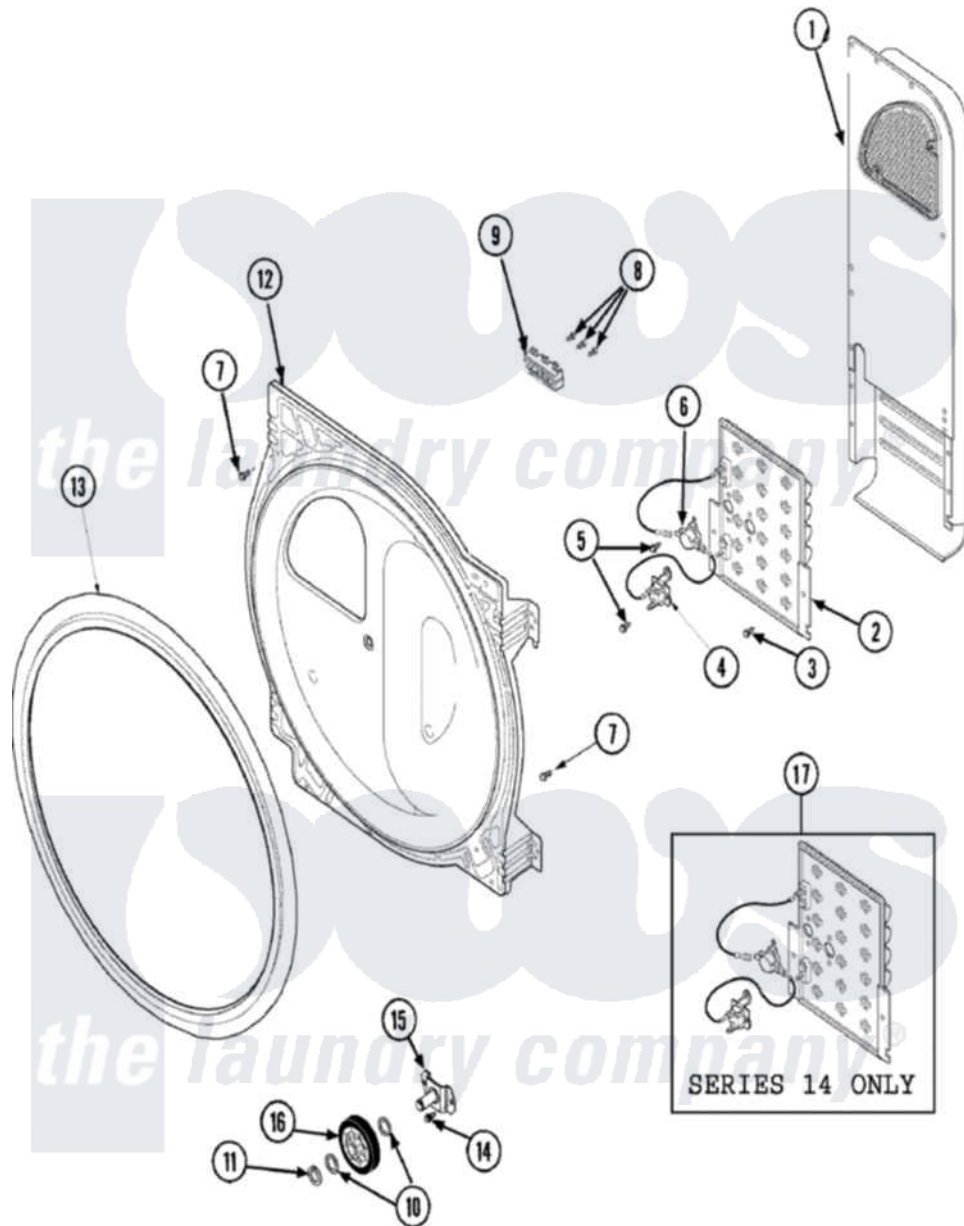

Maytag SDE515DAYW 06 - REAR BLKHD, AIR DUCT, ROLLER&HTR (ELE)

Maytag Residential Maytag SDE515DAYW Dryer Parts Parts Diagram 06 - REAR BLKHD, AIR DUCT, ROLLER&HTR (ELE)

Click on the part number to view part

Item	Original Part Number	Replaced By	Status	Part Description
1	503605			Assembly, Heater Duct
2	Y503978			Assembly, Heater Kit
"	Y503978			Assembly, Heater Kit
"	37001134	37001139		Repair Kit, 5300w Element
3	503688			Screw, 10B-16 X .34 I
4	40113801			Fuse, Thermal
"	40113801			Fuse, Thermal
"	37001137			Thermostat, Bias-Heated
5	23222	3177991		Screw
6	Y62641	W10116735		Thermistor-Fix
"	Y62641	W10116735		Thermistor-Fix
"	37001133			Thermostat, 240F Limit
7	20530			Screw, 10-24 x 3/8 Hex
8	Y61199	3400094		Screw, 10-32 X 3/8
9	61923			Block, Terminal
10	52549			Washer, 501 ID X3/4 Odx

11	23748	Ring, Retaining	
12	502614WP	Bulkhead, Rear	
13	501801	37001132	Seal, Cylinder
14	503688	Screw, 10B-16 X .34 I	
15	40113601	Assembly, Roller Brkt	
16	37001042	Assembly, Cylinder Roller	
17	37001139	Repair Kit, 5300w Element	