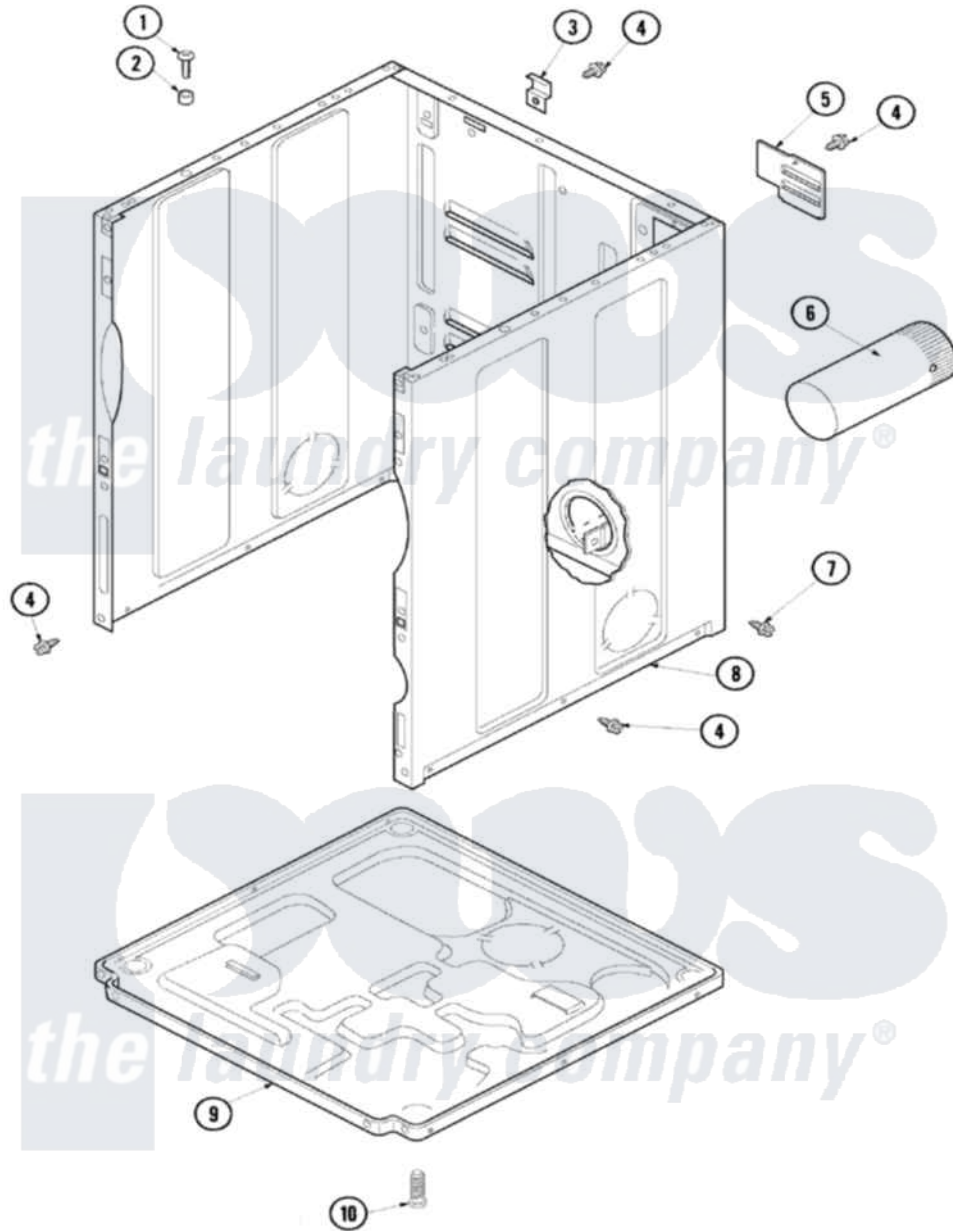

Maytag SDE515DAZW 01 - CABINET & BASE

Maytag Residential Maytag SDE515DAZW Dryer Parts Parts Diagram 01 - CABINET & BASE
 Click on the part number to view part

Item	Original Part Number	Replaced By	Status	Part Description
1	32671	Y014874		Screw, Idler Arm And Sleeve
2	505187			Locator, Panel
3	500003			Hinge, Top
4	503661	27001200		Screw
5	500114	510903		Plate Access Panel
6	505518			Duct, Exhaust
7	503688			Screw, 10B-16 X .34 I
8	40076402WP	37001284		Cabinet As Pack
9	500070			Base, Dryer
10	Y500101			Leg, Leveling
11	40097501	33002916		Power Cord, Canadian 240V