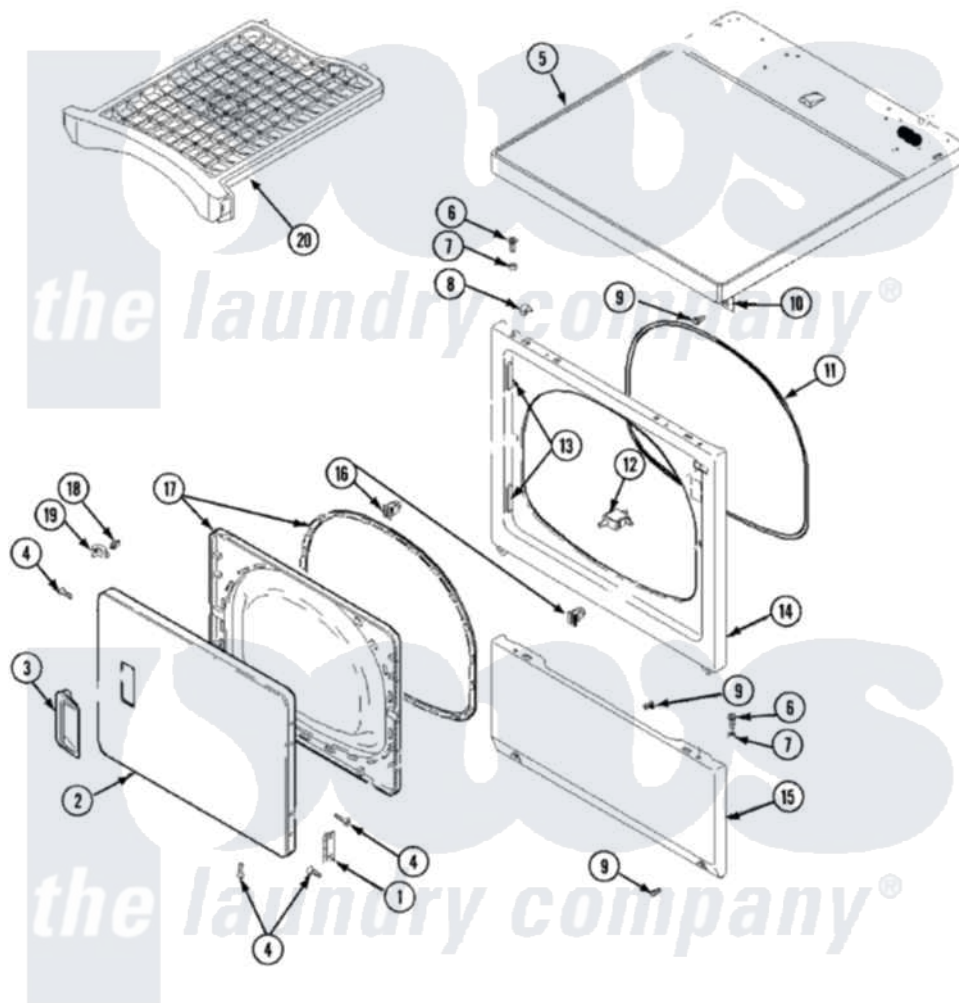

Maytag SDE515DAZW 03 - DOOR, FRONT, ACCESS & TOP PANELS

Maytag Residential Maytag SDE515DAZW Dryer Parts Parts Diagram 03 - DOOR, FRONT, ACCESS & TOP PANELS
 Click on the part number to view part

Item	Original Part Number	Replaced By	Status	Part Description
1	Y503676			Hinge, Door And Top
2	37001029			Door, Dryer
3	33001241			Handle, Door
4	37001030			Screw, No.8ab-16 x 3/4 Fh
5	Y56128			Pad, Bumper
"	37001027			Panel, Top
6	32671	Y014874		Screw, Idler Arm And Sleeve
7	505187			Locator, Panel
8	56080	22001650		Fastener, Spring
9	503661	27001200		Screw
10	40130801			Bracket, Top Mount
11	504005	511056		Seal Front Panel
12	Y504570	W10169313		Switch-Dor
13	503126			Plug, Hinge Hole
14	503656WP			Panel, Front
15	40045301WP			Panel, Access

16	54660	LA-1003	Door Catch Kit
17	37001028		Seal And Liner, Assembly
18	500039	510181	Strike Doormetal
19	40116201		Bracket, Door Strike
20	Y504105	Y504105A	Rack-Dry