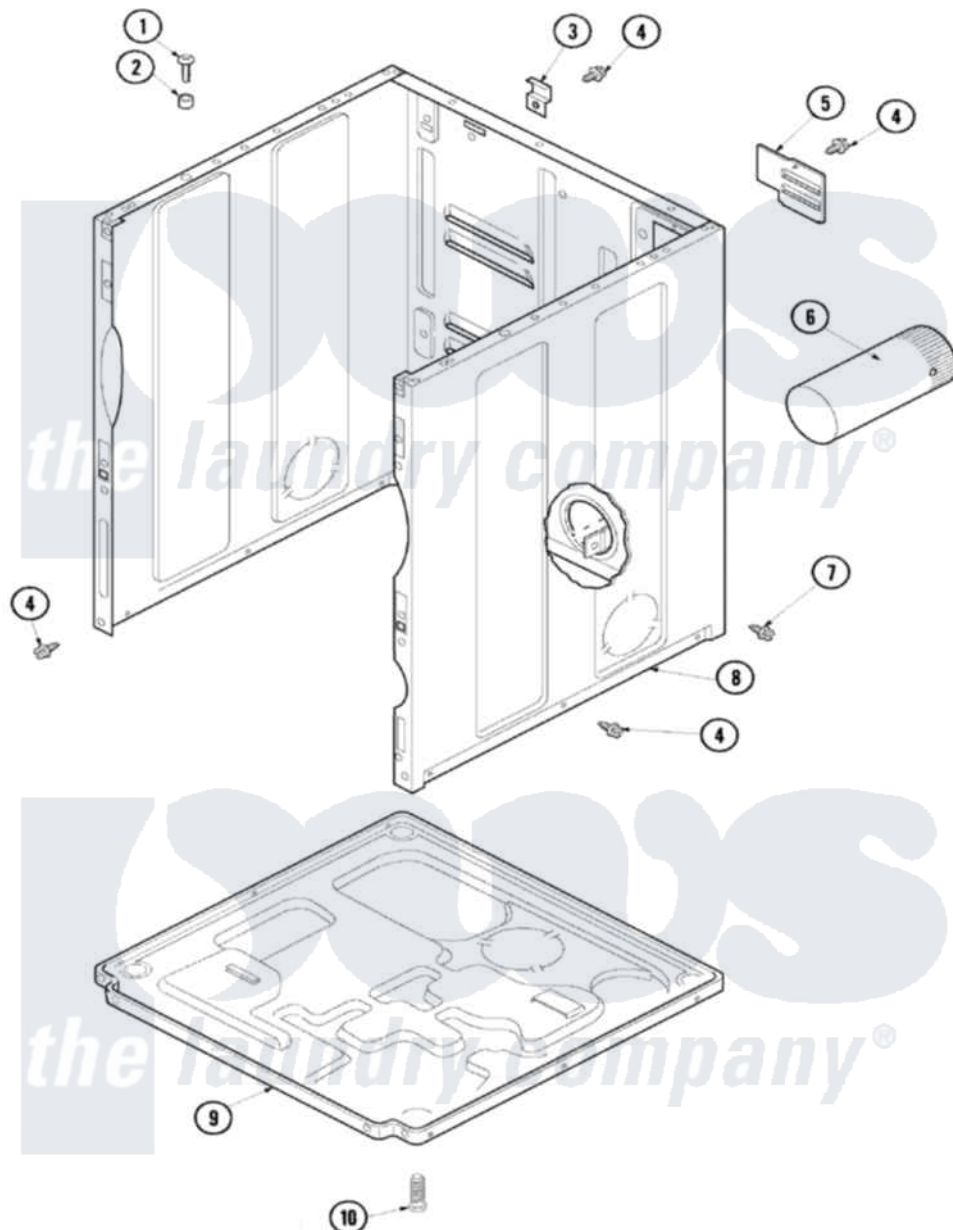

# Maytag SDE5401AYW 01 - CABINET & BASE

Maytag Residential Maytag SDE5401AYW Dryer Parts Parts Diagram 01 - CABINET & BASE  
 Click on the part number to view part

Item	Original Part Number	Replaced By	Status	Part Description
1	32671	<a href="#">Y014874</a>		Screw, Idler Arm And Sleeve
2	<a href="#">505187</a>			Locator, Panel
3	<a href="#">500003</a>			Hinge, Top
4	503661	<a href="#">27001200</a>		Screw
5	500114	<a href="#">510903</a>		Plate Access Panel
6	<a href="#">505518</a>			Duct, Exhaust
7	<a href="#">503688</a>			Screw, 10B-16 X .34 I
8	40076402WP	<a href="#">37001284</a>		Cabinet As Pack
9	<a href="#">500070</a>			Base, Dryer
10	<a href="#">Y500101</a>			Leg, Leveling