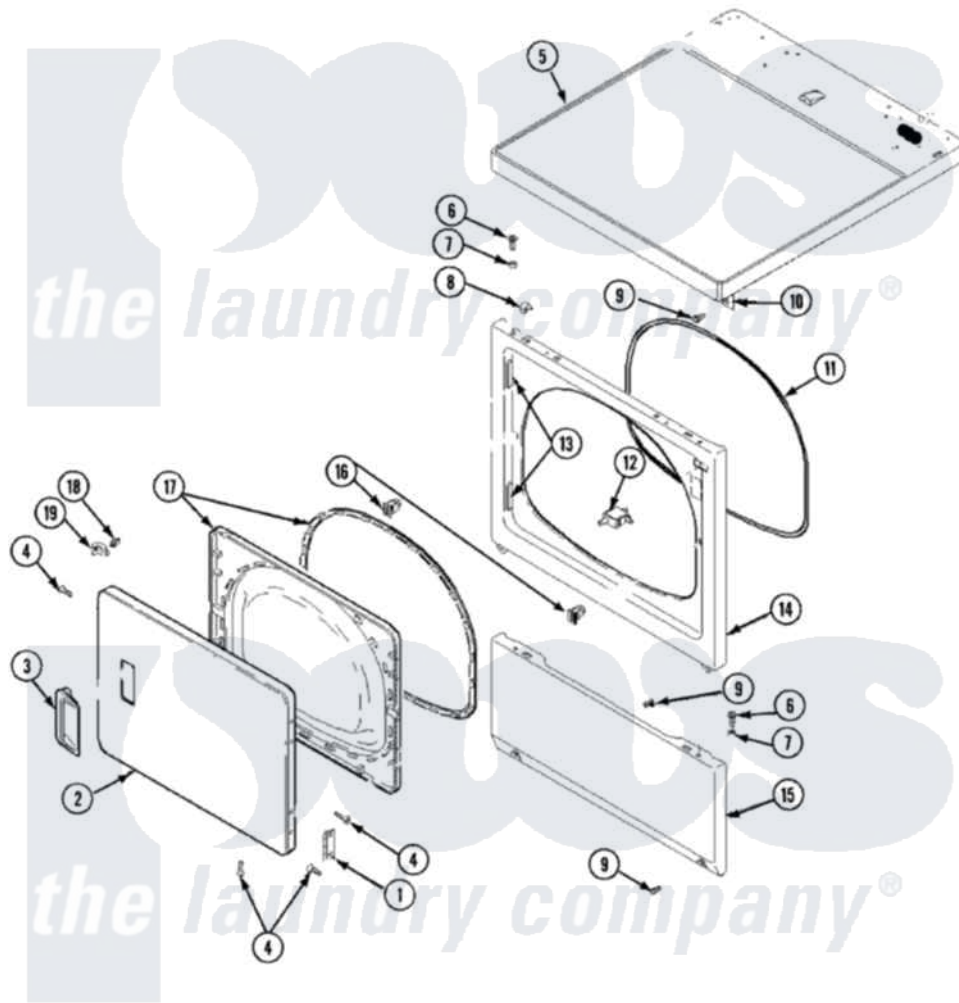

Maytag SDE5401AYW 03 - DOOR & FRONT, ACCESS & TOP PANEL

Maytag Residential Maytag SDE5401AYW Dryer Parts Parts Diagram 03 - DOOR & FRONT, ACCESS & TOP PANEL
 Click on the part number to view part

Item	Original Part Number	Replaced By	Status	Part Description
1	Y503676			Hinge, Door And Top
2	37001029			Door, Dryer
3	33001241			Handle, Door
4	37001030			Screw, No.8ab-16 x 3/4 Fh
5	Y56128			Pad, Bumper
"	37001027			Panel, Top
6	32671	Y014874		Screw, Idler Arm And Sleeve
7	505187			Locator, Panel
8	56080	22001650		Fastener, Spring
9	503661	27001200		Screw
10	40130801			Bracket, Top Mount
11	504005	511056		Seal Front Panel
12	Y504570	W10169313		Switch-Dor
13	503126			Plug, Hinge Hole
14	503656WP			Panel, Front
15	40045301WP			Panel, Access

16	54660	LA-1003	Door Catch Kit
17	37001028		Seal And Liner, Assembly
18	500039	510181	Strike Doormetal
19	40116201		Bracket, Door Strike