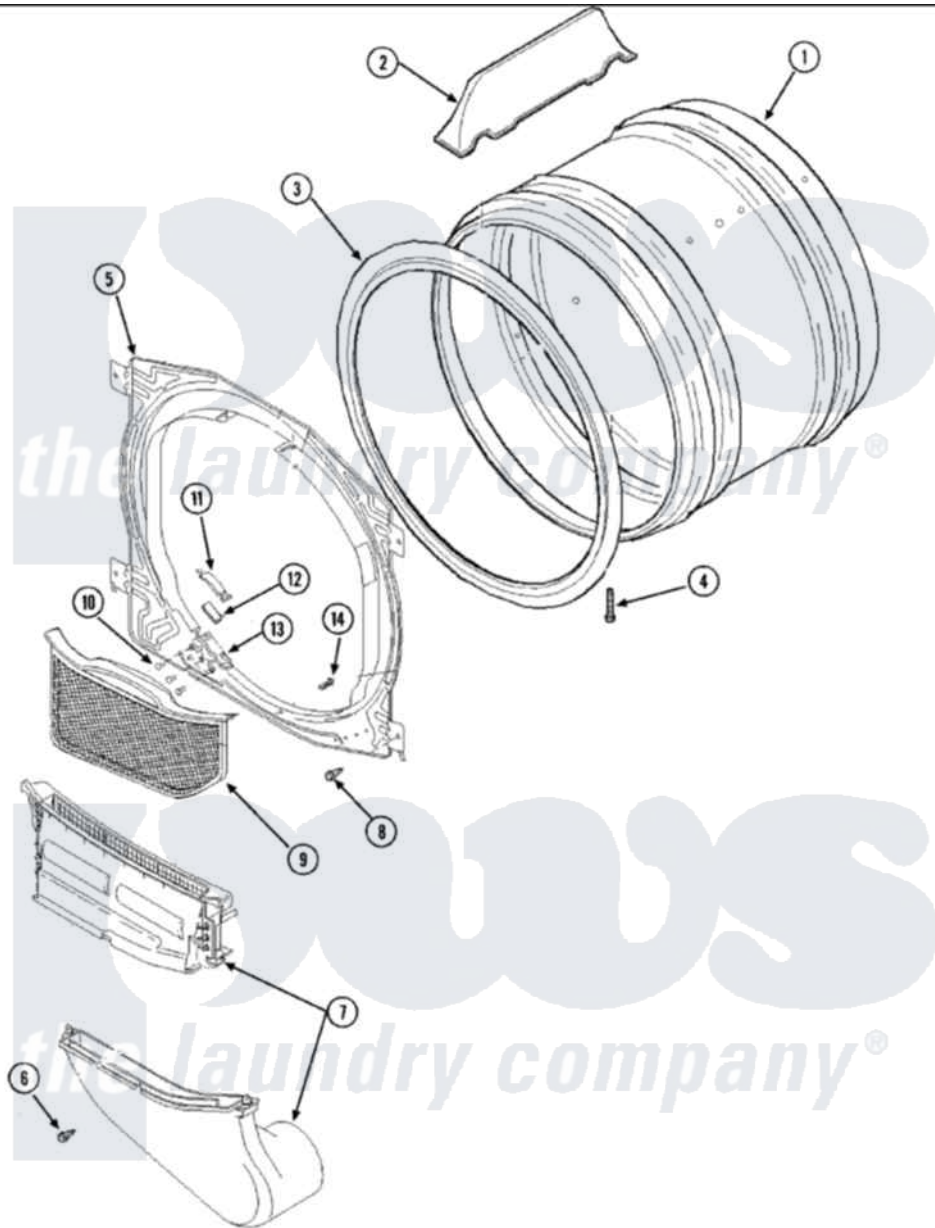

# Maytag SDE5401AYW 04 - FRONT BULKHEAD, AIR DUCT & DRUM

Maytag [Residential Maytag SDE5401AYW Dryer Parts](#) Parts Diagram 04 - FRONT BULKHEAD, AIR DUCT & DRUM

[Click on the part number to view part](#)

Item	Original Part Number	Replaced By	Status	Part Description
1	<a href="#">504467WP</a>			Cylinder Assembly
2	503703	<a href="#">12002559</a>		Baffle Kit
3	501801	<a href="#">37001132</a>		Seal, Cylinder
4	<a href="#">Y62588</a>			Screw, 10BT-12 X 1 Tap
5	503709WP	<a href="#">503616WP</a>		Assembly, Frt Bulkhead
6	<a href="#">501285</a>			Screw, No.12 X 9/16-Pla
7	40124501	<a href="#">37001141</a>		Air Duct Assembly
8	<a href="#">503688</a>			Screw, 10B-16 X .34 I
9	40124401	<a href="#">37001142</a>		Filter, Lint
10	37001031	<a href="#">3370225</a>		Screw
11	40116501	<a href="#">37001298</a>		Glide- Dry
12	500092	<a href="#">510189</a>		Pad Felt
13	<a href="#">37001036</a>			Bracket, Cylinder Glide
14	<a href="#">500226</a>			Screw, 8b-16 x 5/8 Tap