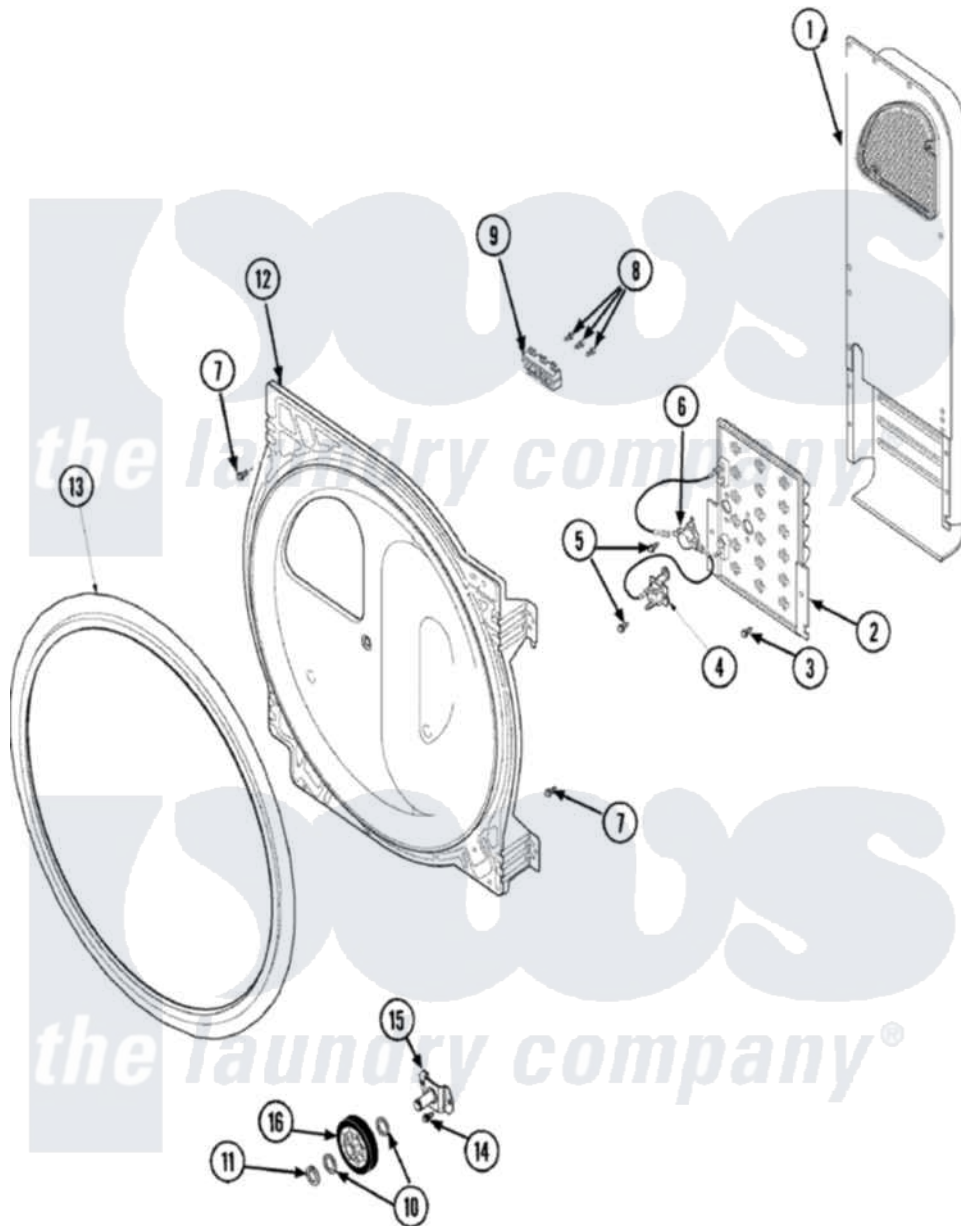

Maytag SDE5401AYW 06 - REAR BLKHD, AIR DUCT, ROLLER&HTR (ELE)

Maytag Residential Maytag SDE5401AYW Dryer Parts Parts Diagram 06 - REAR BLKHD, AIR DUCT, ROLLER&HTR (ELE)

[Click on the part number to view part](#)

Item	Original Part Number	Replaced By	Status	Part Description
1	503605			Assembly, Heater Duct
2	Y503978			Assembly, Heater Kit
3	503688			Screw, 10B-16 X .34 I
4	40113801			Fuse, Thermal
5	23222	3177991		Screw
6	Y62641	W10116735		Thermistor-Fix
7	20530			Screw, 10-24 x 3/8 Hex
8	Y61199	3400094		Screw, 10-32 X 3/8
9	61923			Block, Terminal
10	52549			Washer, 501 ID X3/4 Odx
11	23748			Ring, Retaining
12	502614WP			Bulkhead, Rear
13	501801	37001132		Seal, Cylinder
14	503688			Screw, 10B-16 X .34 I
15	40113601			Assembly, Roller Brkt
16	37001042			Assembly, Cylinder Roller