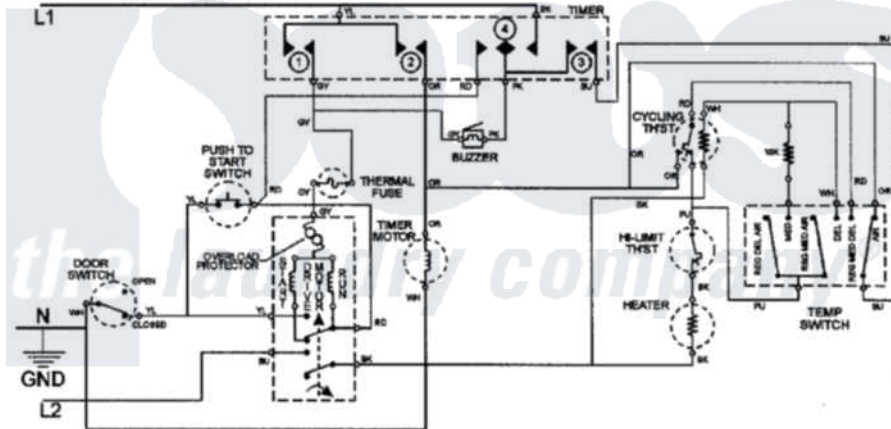

Maytag SDE5401AYW 08 - WIRING INFORMATION

CONDUIT	FUNCTION	REQ. FABRIC	OFF	TIME DRY	OFF	PERMANENT PRESS	OFF
1	YL-GY DRIVE MOTOR						
2	YL-OR TIMER MOTOR						
3	BUZZER HEATER						
4	FWAK HEATER/HEATER FWAD BUZZER/BUZZER						

ON 8 SECONDS EVERY 9 MINUTES

ELECTRICAL SCHEMATIC

ELECTRICAL WIRING DIAGRAM

Maytag Residential Maytag SDE5401AYW Dryer Parts Parts Diagram 08 - WIRING INFORMATION
 Click on the part number to view part

Item	Original Part Number	Replaced By	Status	Part Description
1	15003156		Not Available	WIRING INFORMATION (ELEC)