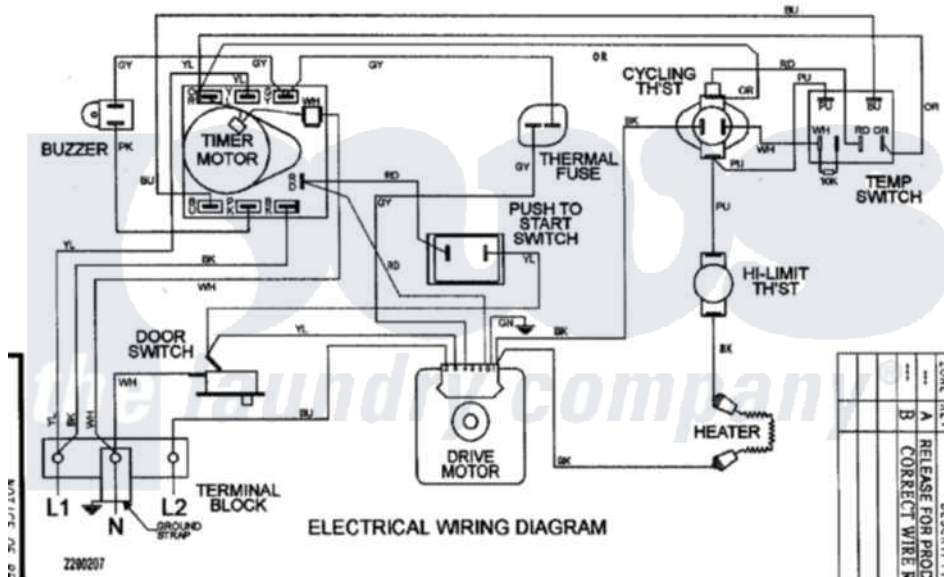

Maytag SDE5401AYW 08 - WIRING INFORMATION

CONDUIT	FUNCTION	REQ. FABRIC	OFF	TIME DRY	OFF	PERMANENT PRESS	OFF
1	YL-GY DRIVE MOTOR						
2	YL-OR TIMER MOTOR						
3	BUZZER HEATER						
4	FWAK HEATER/HEATER FWAD BUZZER/BUZZER						

ON 8 SECONDS EVERY 9 MINUTES

ELECTRICAL SCHEMATIC

ELECTRICAL WIRING DIAGRAM

Maytag Residential Maytag SDE5401AYW Dryer Parts Parts Diagram 08 - WIRING INFORMATION
 Click on the part number to view part

Item	Original Part Number	Replaced By	Status	Part Description
1	15003156		Not Available	WIRING INFORMATION (ELEC)