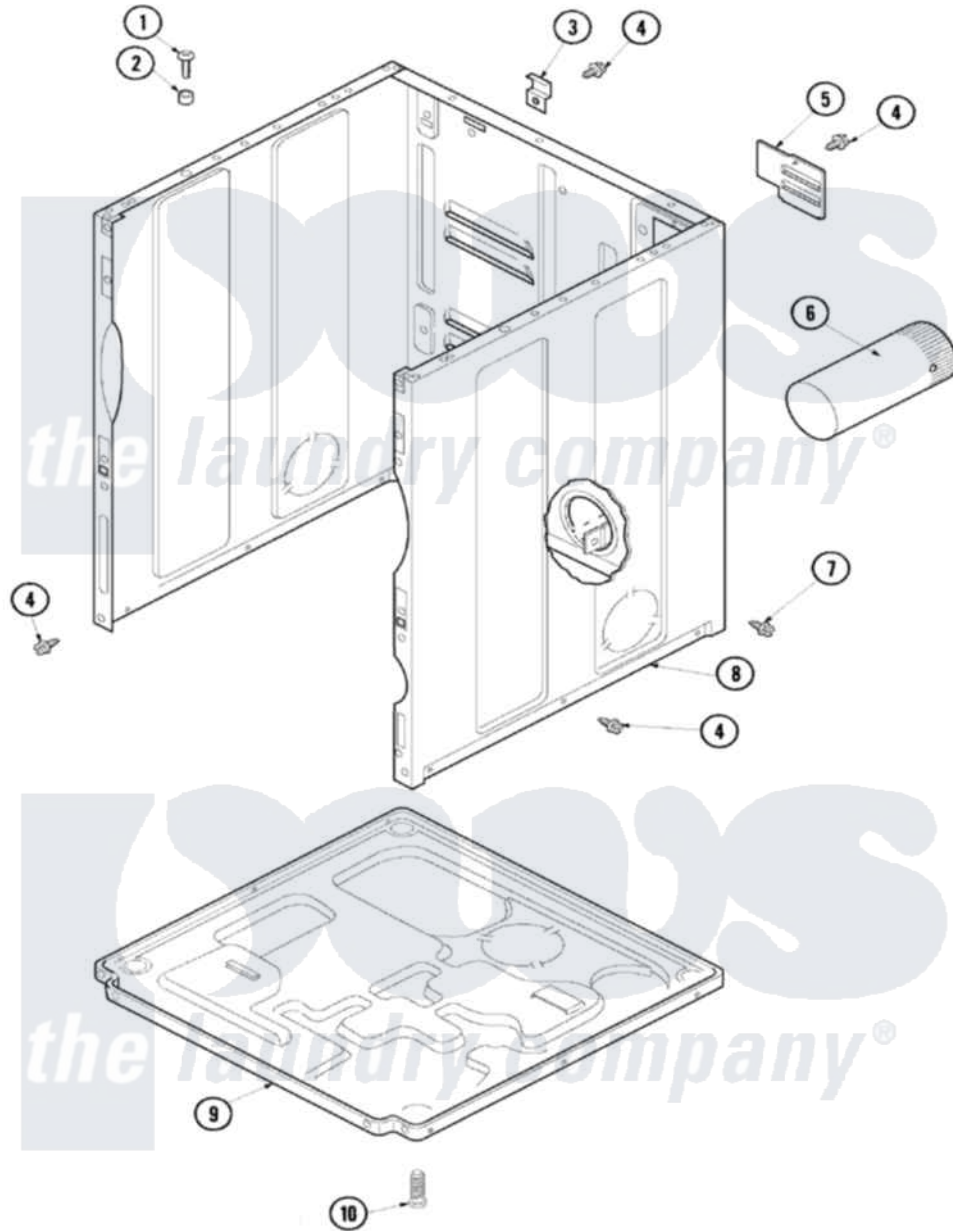

Maytag SDE5401AZW 01 - CABINET & BASE

Maytag Residential Maytag SDE5401AZW Dryer Parts Parts Diagram 01 - CABINET & BASE
 Click on the part number to view part

Item	Original Part Number	Replaced By	Status	Part Description
1	32671	Y014874		Screw, Idler Arm And Sleeve
2	505187			Locator, Panel
3	500003			Hinge, Top
4	503661	27001200		Screw
5	500114	510903		Plate Access Panel
6	505518			Duct, Exhaust
7	503688			Screw, 10B-16 X .34 I
8	40076402WP	37001284		Cabinet As Pack
9	500070			Base, Dryer
10	Y500101			Leg, Leveling
11	40097501	33002916		Power Cord, Canadian 240V