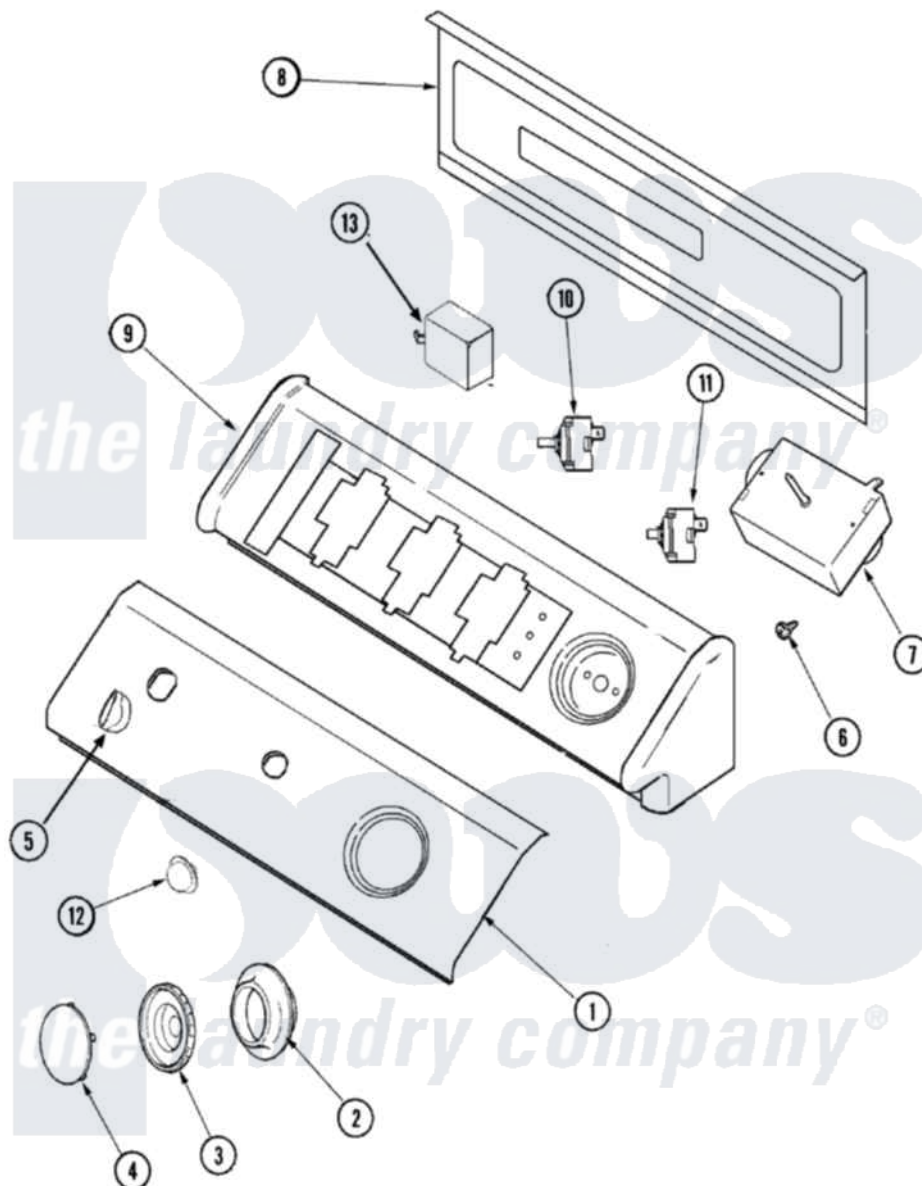

Maytag SDE5401AZW 02 - CONTROL PANEL

Maytag [Residential Maytag SDE5401AZW Dryer Parts](#) Parts Diagram 02 - CONTROL PANEL
 Click on the part number to view part

Item	Original Part Number	Replaced By	Status	Part Description
1	37001026	22003950		Facia, Control Panel
"	Y22002339	8534058		Screw
2	37001043	22003951		Dial Skirt
3	22003915			Timer Knob
4	22001664			Timer Knob Insert/Cap
5	22003913	22001663		Knob, Selector Switch
6	37001031	3370225		Screw
7	33001632			Timer
8	216423	3370225		Screw
"	22002529		Not Available	CONSOLE BACK PANEL
9	33002286		Not Available	CONSOLE (WHT)
10	33001640			Switch, Temperature
11	33001861	33001618		Switch- PU
12	33001619	37001071		Button, Push-To-Start
13	501086	90767		Screw, 8A X 3/8 HeX Washer Head Tapping
"	33001623			Buzzer, Non-Adjustable