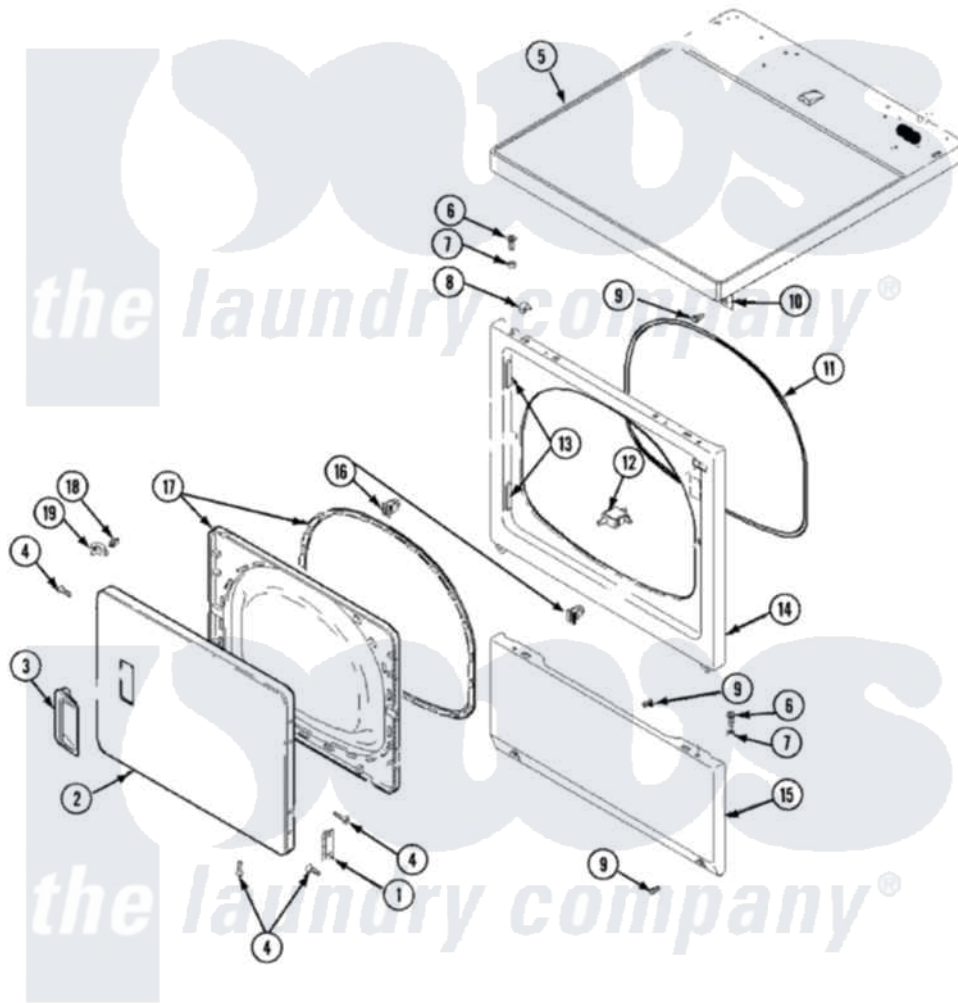

# Maytag SDE5401AZW 03 - DOOR & FRONT, ACCESS & TOP PANEL

Maytag Residential Maytag SDE5401AZW Dryer Parts Parts Diagram 03 - DOOR & FRONT, ACCESS & TOP PANEL  
 Click on the part number to view part

Item	Original Part Number	Replaced By	Status	Part Description
1	<a href="#">Y503676</a>			Hinge, Door And Top
2	<a href="#">37001029</a>			Door, Dryer
3	<a href="#">33001241</a>			Handle, Door
4	<a href="#">37001030</a>			Screw, No.8ab-16 x 3/4 Fh
5	<a href="#">Y56128</a>			Pad, Bumper
"	<a href="#">37001027</a>			Panel, Top
6	32671	<a href="#">Y014874</a>		Screw, Idler Arm And Sleeve
7	<a href="#">505187</a>			Locator, Panel
8	56080	<a href="#">22001650</a>		Fastener, Spring
9	503661	<a href="#">27001200</a>		Screw
10	<a href="#">40130801</a>			Bracket, Top Mount
11	504005	<a href="#">511056</a>		Seal Front Panel
12	Y504570	<a href="#">W10169313</a>		Switch-Dor
13	<a href="#">503126</a>			Plug, Hinge Hole
14	<a href="#">503656WP</a>			Panel, Front
15	<a href="#">40045301WP</a>			Panel, Access

16	54660	<a href="#">LA-1003</a>	Door Catch Kit
17	<a href="#">37001028</a>		Seal And Liner, Assembly
18	500039	<a href="#">510181</a>	Strike Doormetal
19	<a href="#">40116201</a>		Bracket, Door Strike