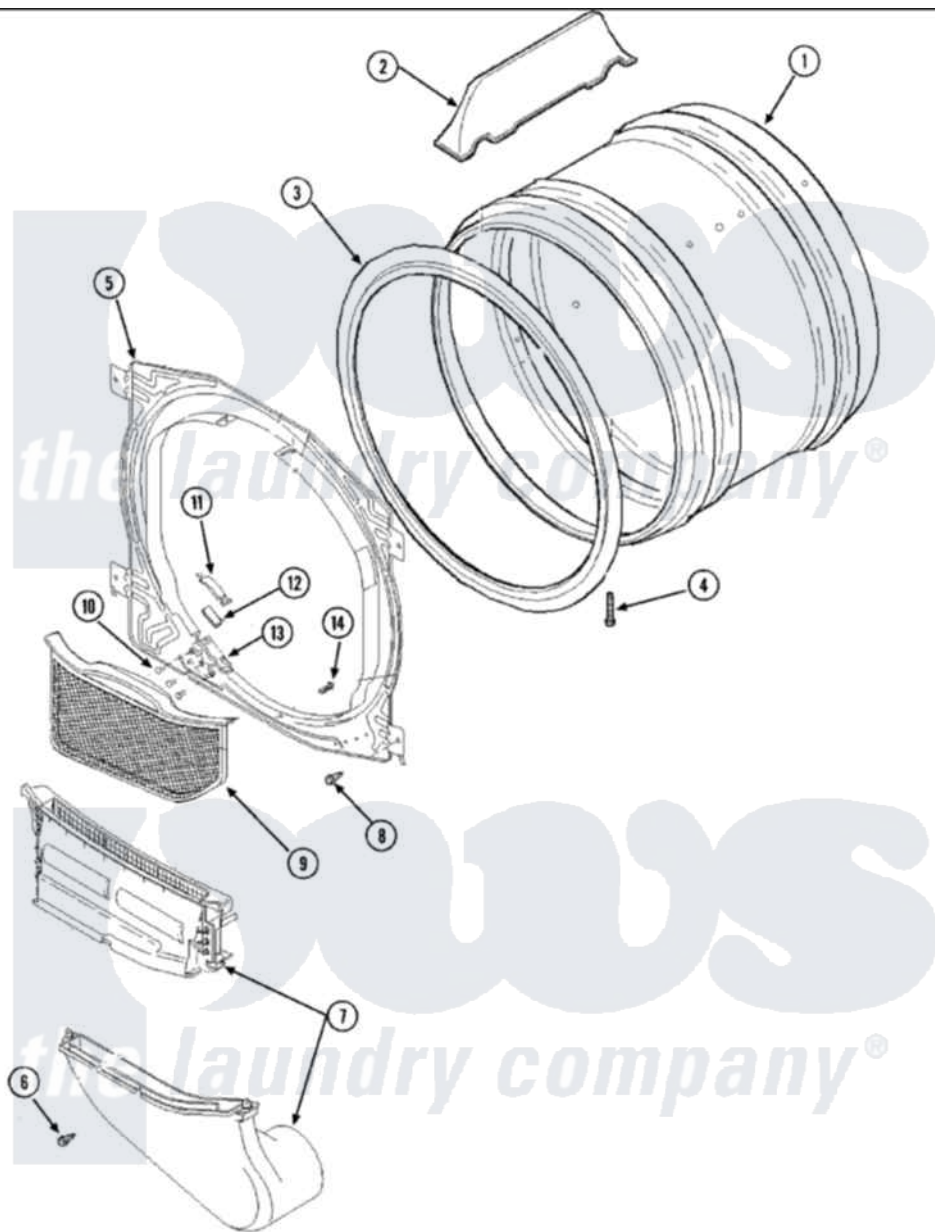

Maytag SDE5401AZW 04 - FRONT BULKHEAD, AIR DUCT & DRUM

Maytag [Residential Maytag SDE5401AZW Dryer Parts](#) Parts Diagram 04 - FRONT BULKHEAD, AIR DUCT & DRUM

[Click on the part number to view part](#)

Item	Original Part Number	Replaced By	Status	Part Description
1	504467WP			Cylinder Assembly
2	503703	12002559		Baffle Kit
3	501801	37001132		Seal, Cylinder
4	Y62588			Screw, 10BT-12 X 1 Tap
5	503709WP	503616WP		Assembly, Frt Bulkhead
6	501285			Screw, No.12 X 9/16-Pla
7	40124501	37001141		Air Duct Assembly
8	503688			Screw, 10B-16 X .34 I
9	40124401	37001142		Filter, Lint
10	37001031	3370225		Screw
11	40116501	37001298		Glide- Dry
12	500092	510189		Pad Felt
13	37001036			Bracket, Cylinder Glide
14	500226			Screw, 8b-16 x 5/8 Tap