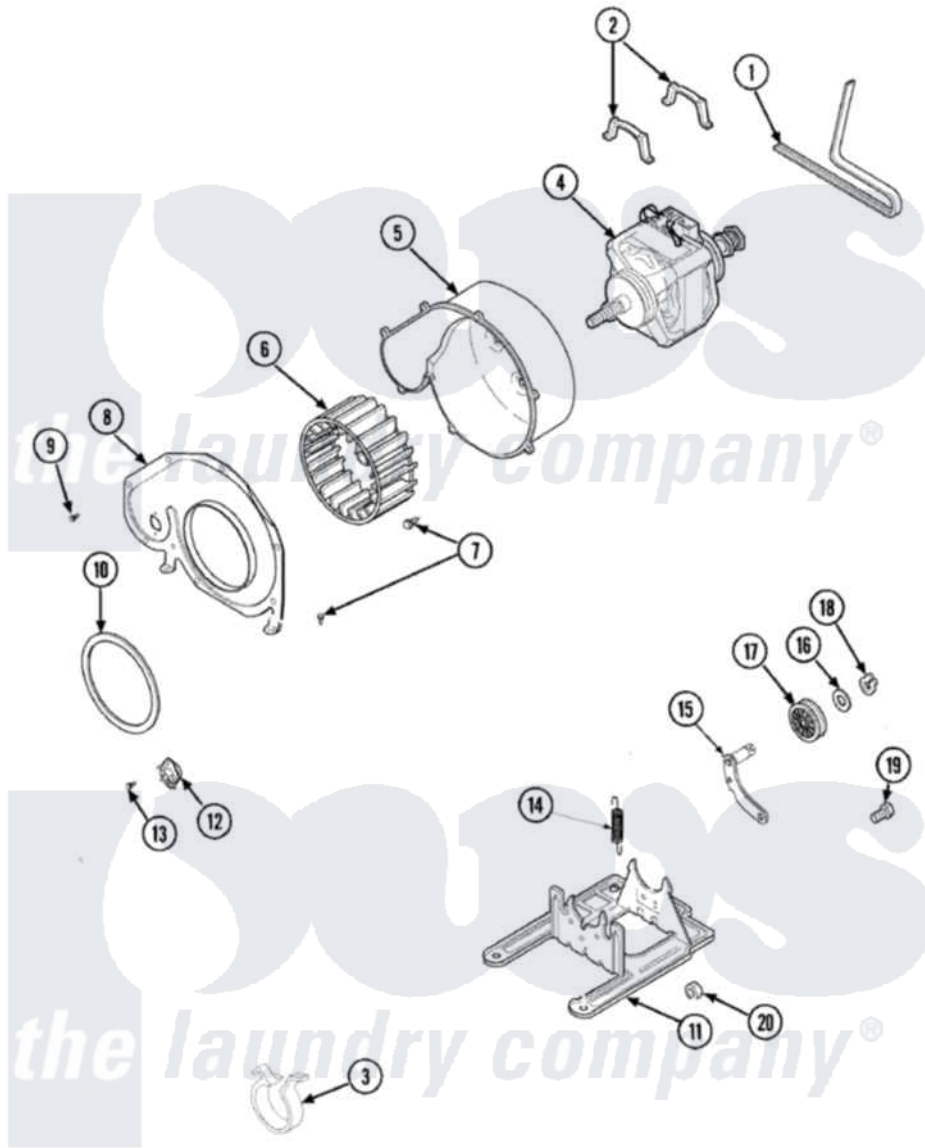

# Maytag SDE5401AZW 05 - MOTOR, FAN & BELT

Maytag [Residential Maytag SDE5401AZW Dryer Parts](#) Parts Diagram 05 - MOTOR, FAN & BELT  
 Click on the part number to view part

Item	Original Part Number	Replaced By	Status	Part Description
1	<a href="#">4011201</a>			Belt, Cylinder
2	Y58047	<a href="#">660658</a>		Clamp, Motor Mounting 343481 685441
3	<a href="#">504034</a>			Clip, Wire
4	<a href="#">2200376</a>			Motor
5	<a href="#">56020</a>			Housing, Blower
6	56000	<a href="#">510139P</a>		Assembly Blower Fan Package
7	503661	<a href="#">27001200</a>		Screw
8	500078	<a href="#">511969P</a>		Kit Blower Housing And Cover
9	<a href="#">31260</a>			Screw, No.8 X 3/8 Ind H
10	40090001	<a href="#">37001119</a>		Seal, Blower Housing
11	<a href="#">503613</a>			Mount, Motor
12	<a href="#">307249</a>			Thermostat, Multi-Temp
13	<a href="#">31260</a>			Screw, No.8 X 3/8 Ind H
14	<a href="#">56076</a>			Spring, Idler
15	40113501	<a href="#">37001144</a>		Assembly- Idler

16	<a href="#">52549</a>	Washer, 501 ID X3/4 Odx
17	<a href="#">Y54414</a>	Assembly, Wheel And Bearing
18	<a href="#">23748</a>	Ring, Retaining
19	<a href="#">500824</a>	Screw, 1/4-20 Unc Hex
20	52566	<a href="#">27001225</a> Nut, Jam Mid Lock 1/4-20