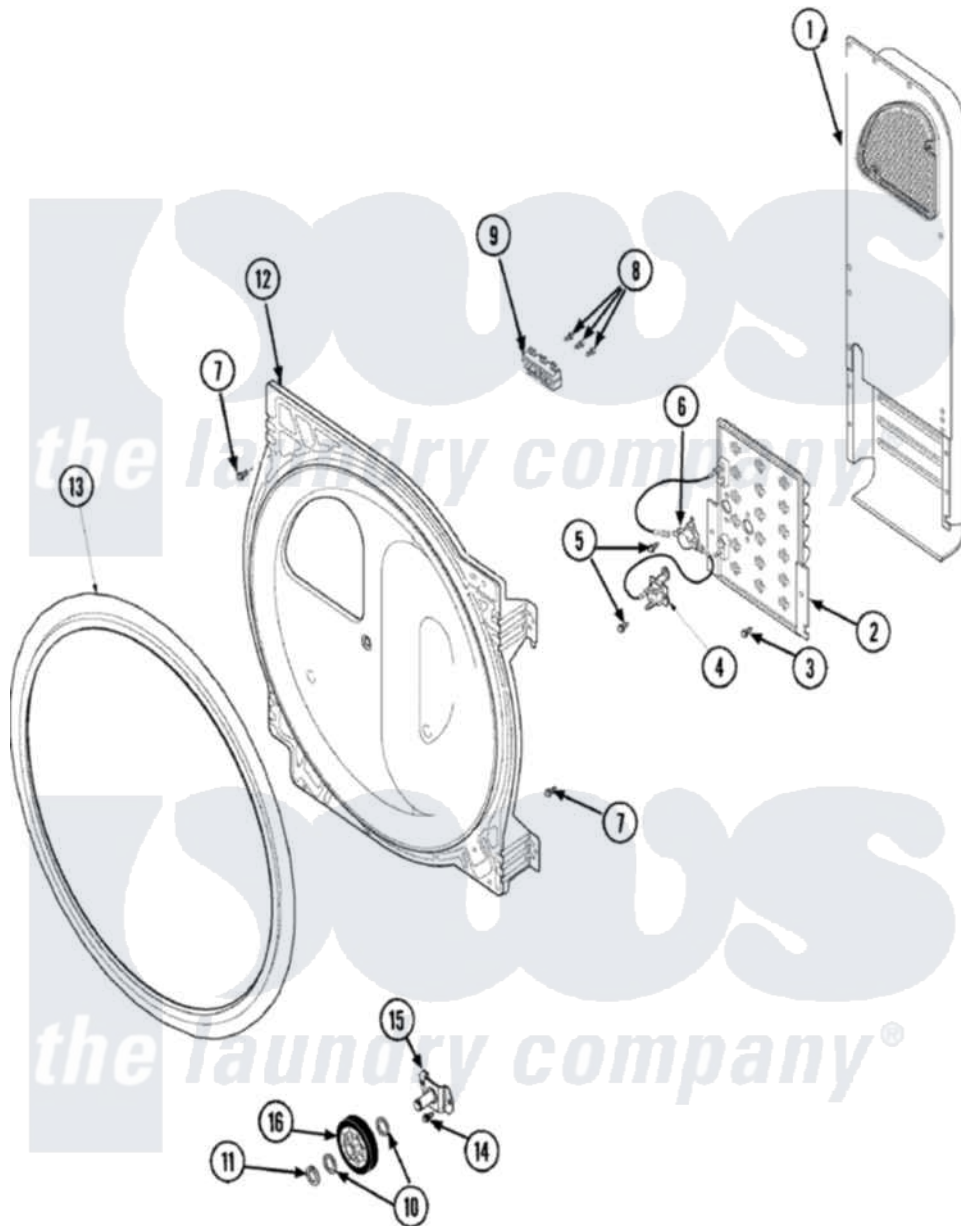

# Maytag SDE5401AZW 06 - REAR BLKHD, AIR DUCT, ROLLER&HTR (ELE)

Maytag Residential Maytag SDE5401AZW Dryer Parts Parts Diagram 06 - REAR BLKHD, AIR DUCT, ROLLER&HTR (ELE)

[Click on the part number to view part](#)

Item	Original Part Number	Replaced By	Status	Part Description
1	<a href="#">503605</a>			Assembly, Heater Duct
2	61195	<a href="#">61927</a>		Heater Assembly
3	<a href="#">503688</a>			Screw, 10B-16 X .34 I
4	<a href="#">40113801</a>			Fuse, Thermal
5	23222	<a href="#">3177991</a>		Screw
6	Y62641	<a href="#">W10116735</a>		Thermistor-Fix
7	<a href="#">20530</a>			Screw, 10-24 x 3/8 Hex
8	Y61199	<a href="#">3400094</a>		Screw, 10-32 X 3/8
9	<a href="#">61923</a>			Block, Terminal
10	<a href="#">52549</a>			Washer, 501 ID X3/4 Odx
11	<a href="#">23748</a>			Ring, Retaining
12	<a href="#">502614WP</a>			Bulkhead, Rear
13	501801	<a href="#">37001132</a>		Seal, Cylinder
14	<a href="#">503688</a>			Screw, 10B-16 X .34 I
15	<a href="#">40113601</a>			Assembly, Roller Brkt
16	<a href="#">37001042</a>			Assembly, Cylinder Roller